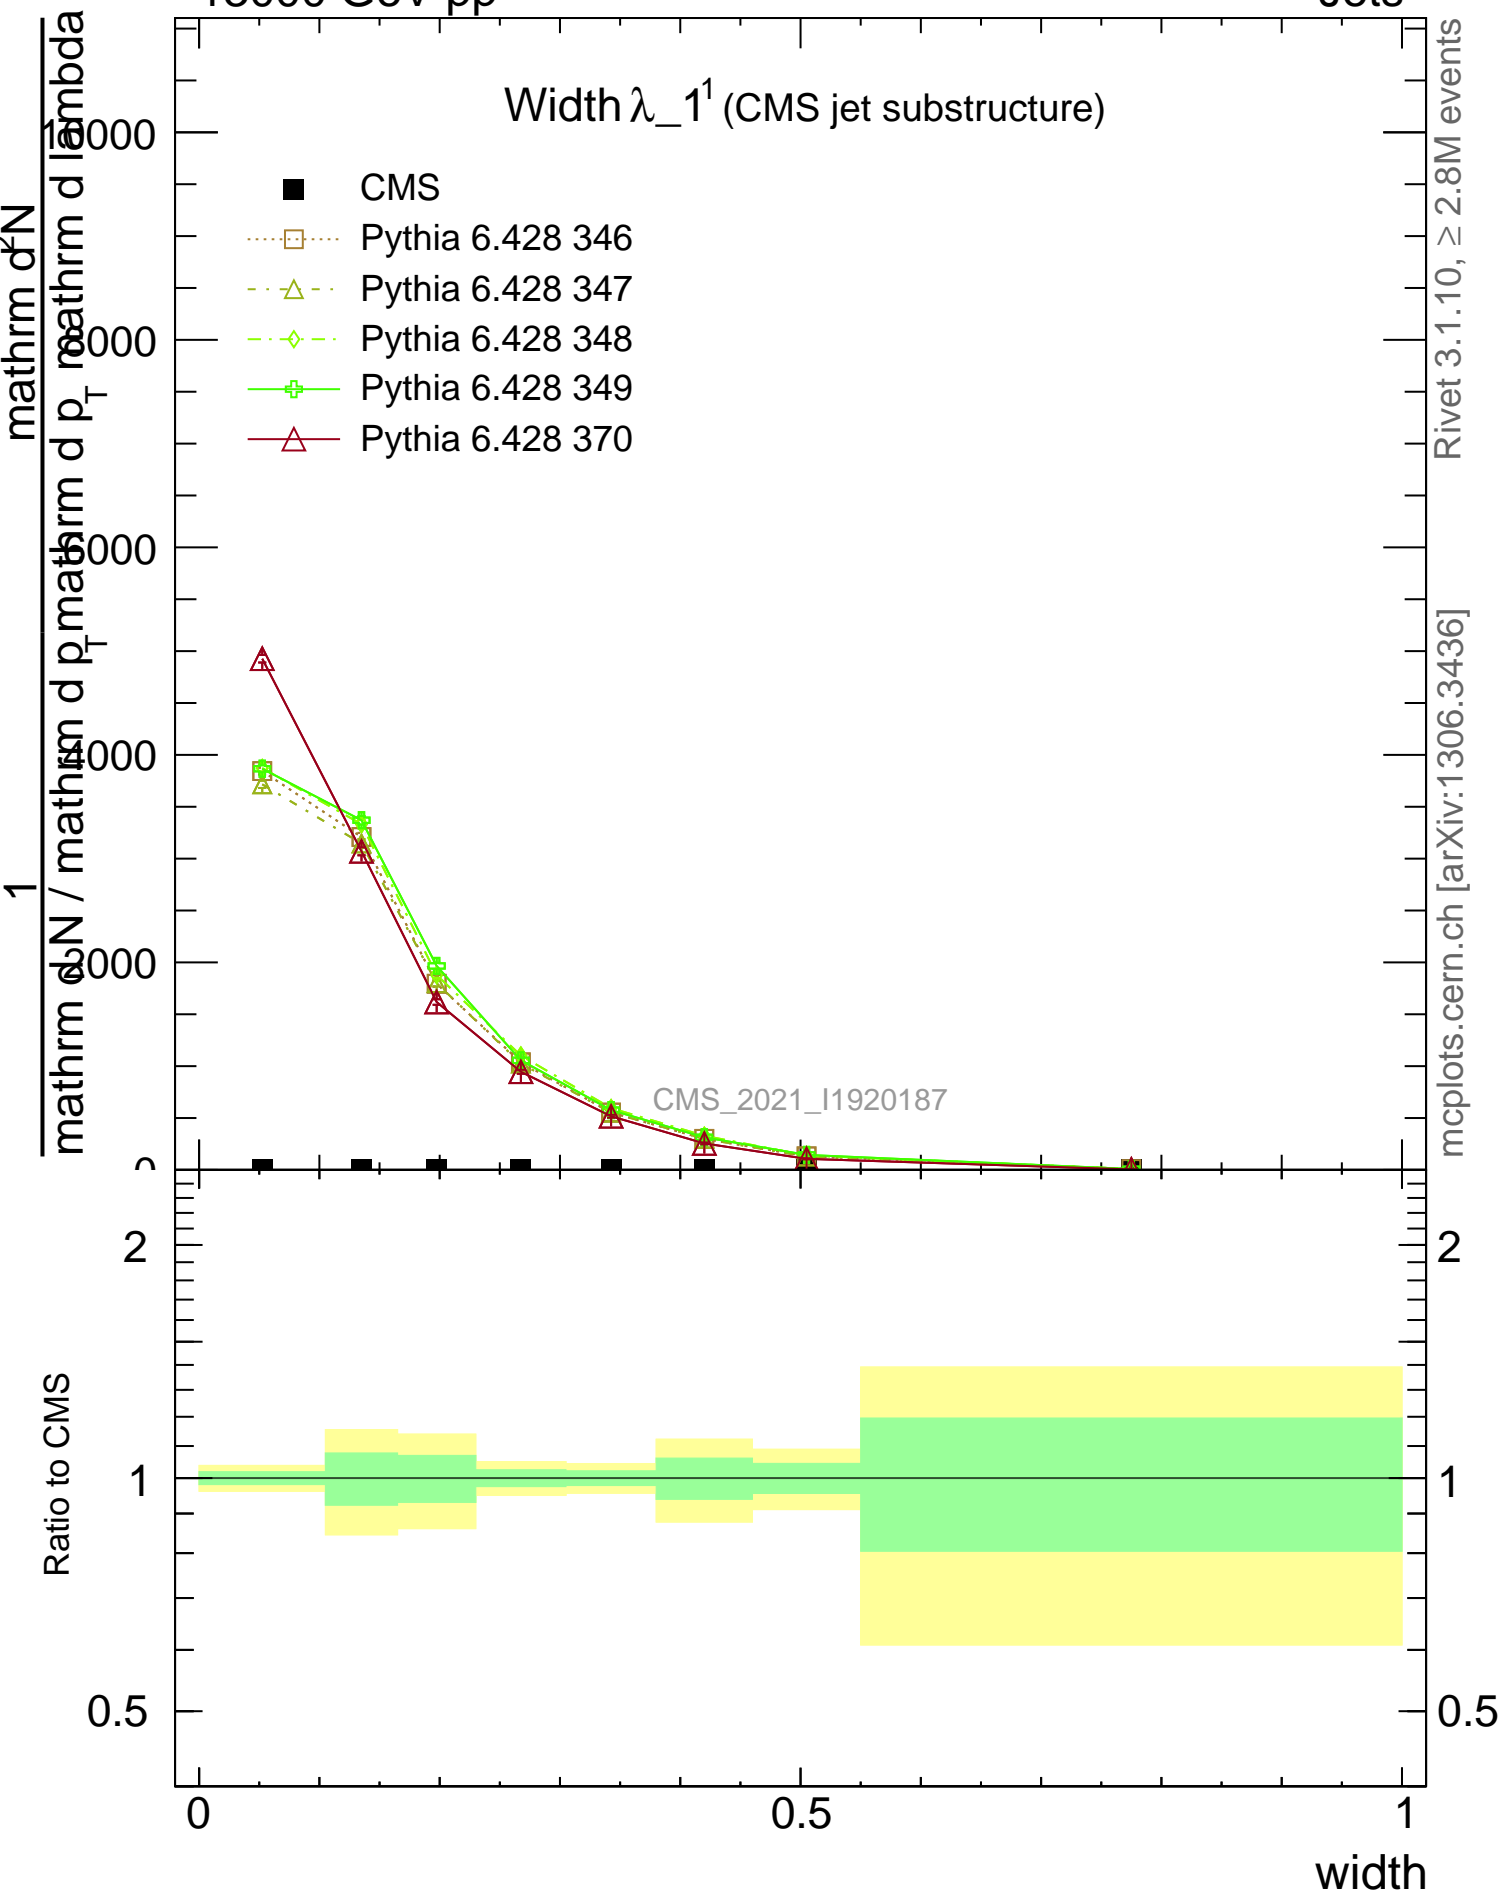

Width  $\lambda_{-1}$  (CMS jet substructure)

Rivet 3.1.10, ≥ 2.8M events

mcplots.cern.ch [arXiv:1306.3436]