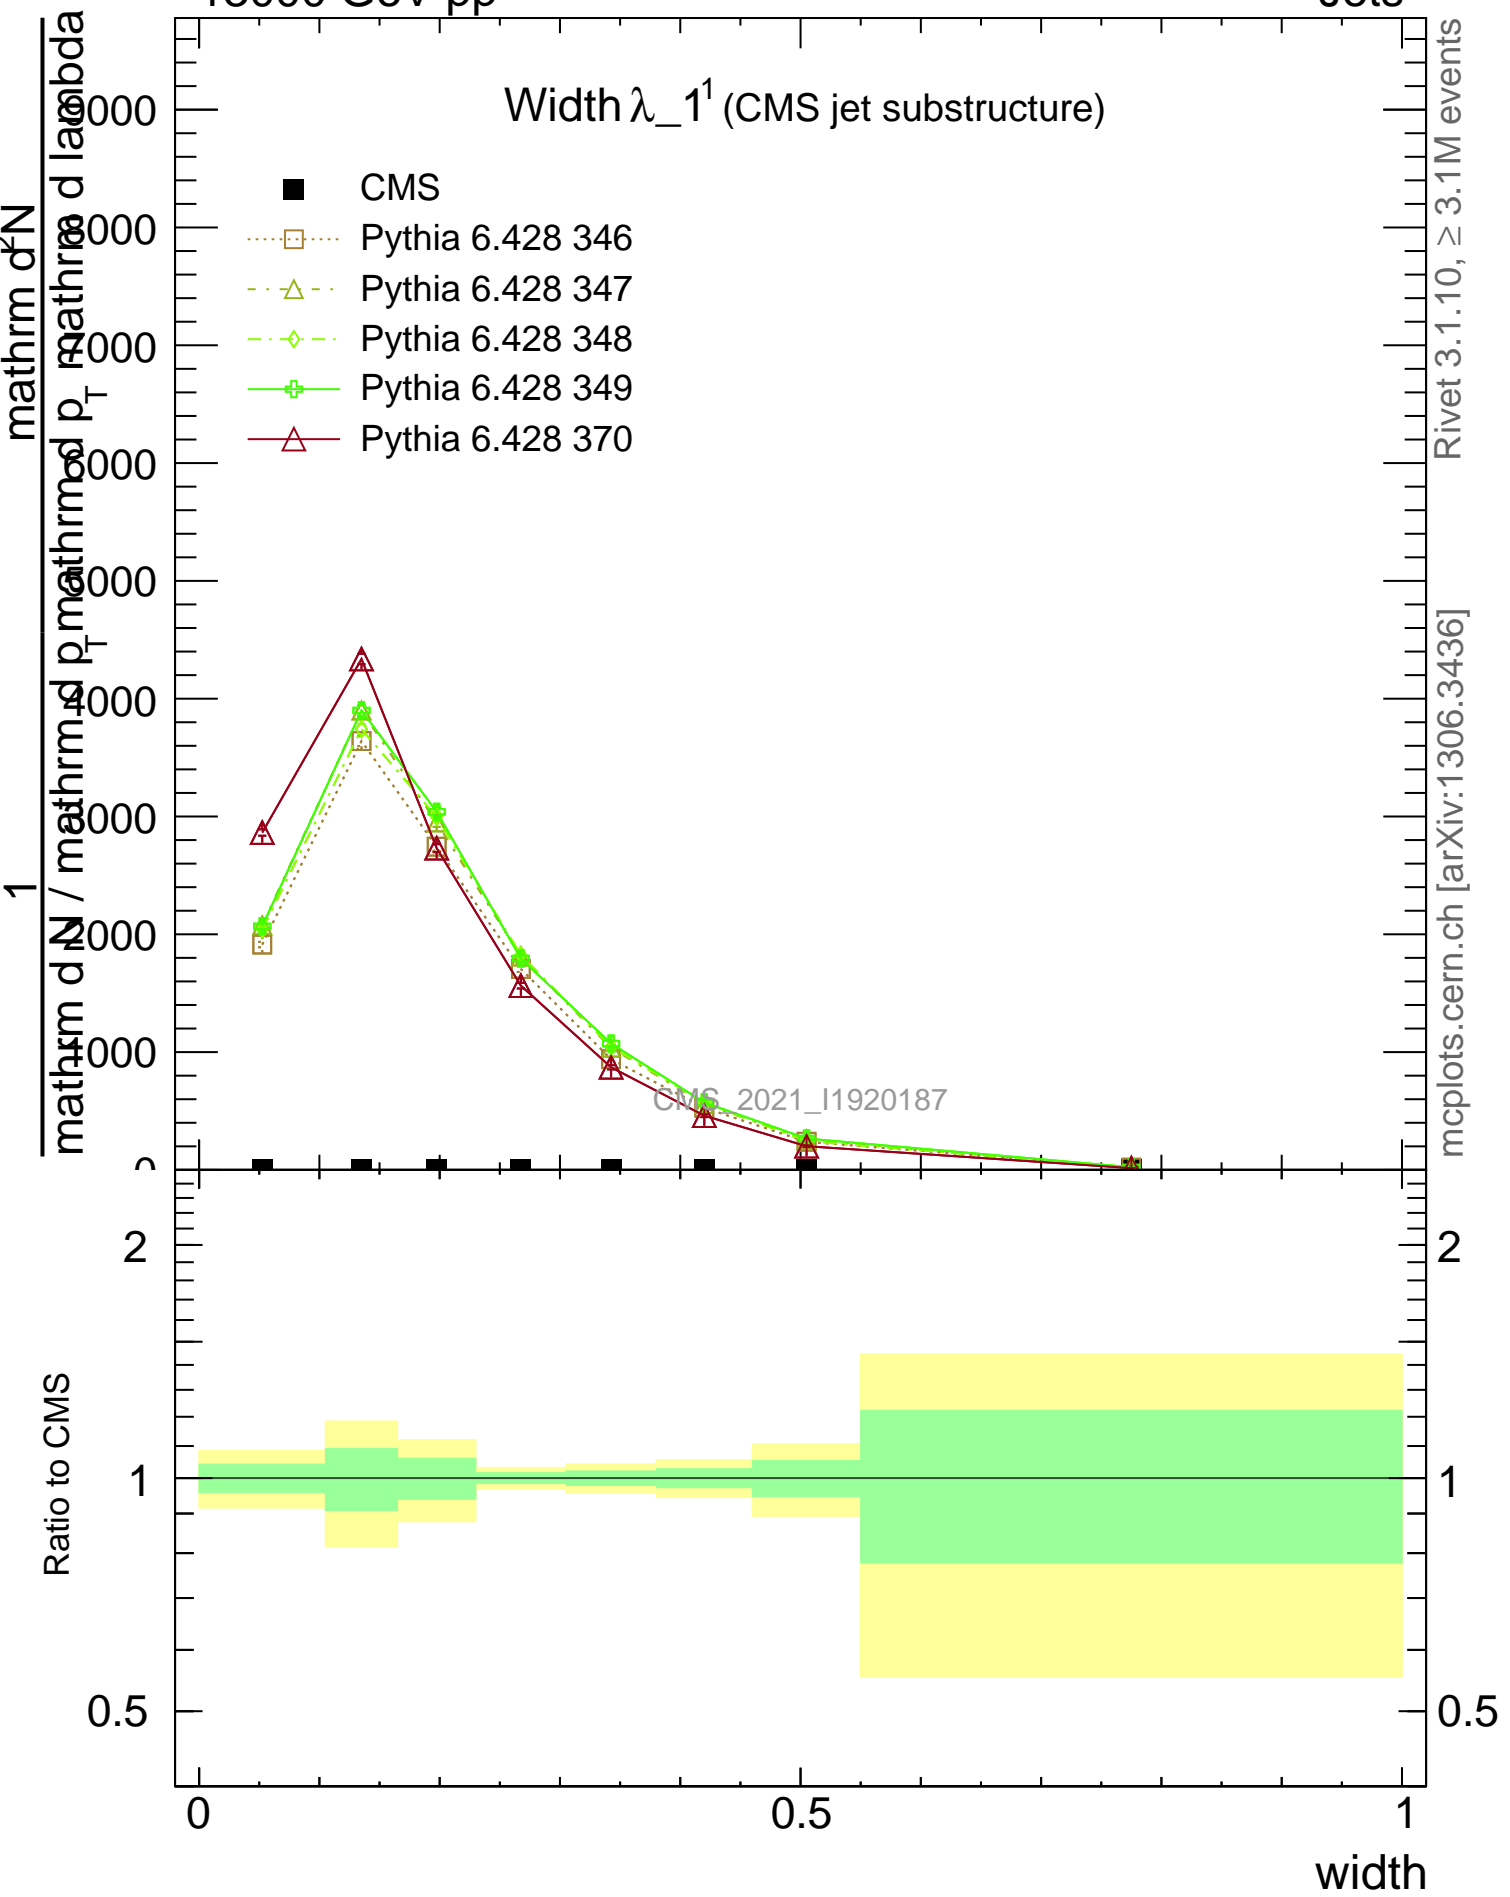

Width λ_{-1} (CMS jet substructure)

CMS 2021_11920187

mcplots.cern.ch [arXiv:1306.3436]

Rivet 3.1.10, ≥ 3.1M events