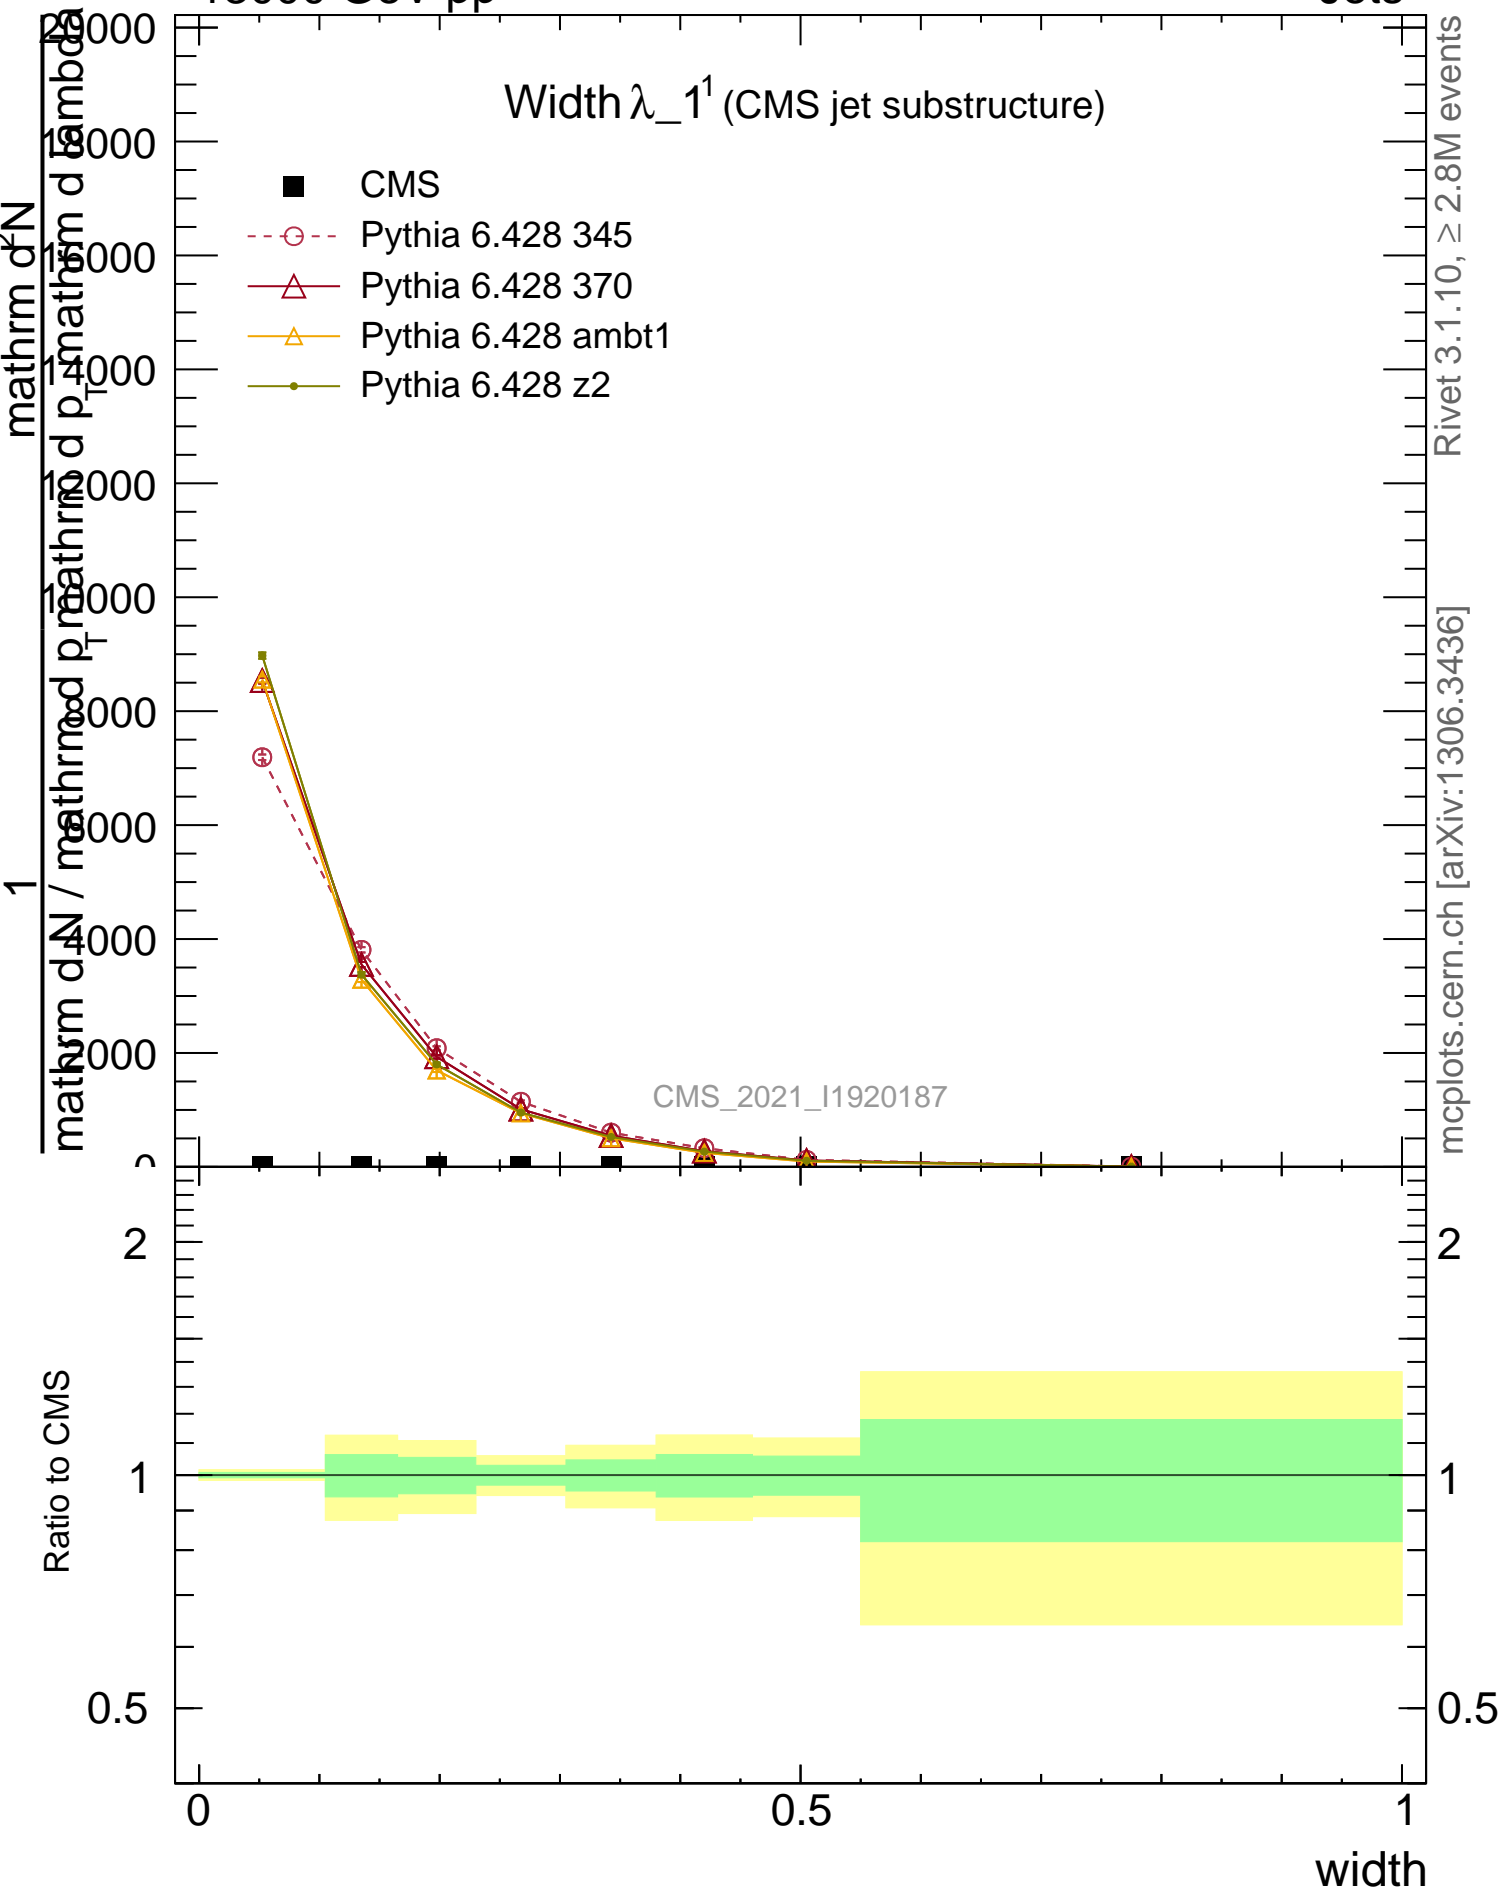

Width  $\lambda_{-1}$  (CMS jet substructure)

mcplots.cern.ch [arXiv:1306.3436]

Rivet 3.1.10, ≥ 2.8M events