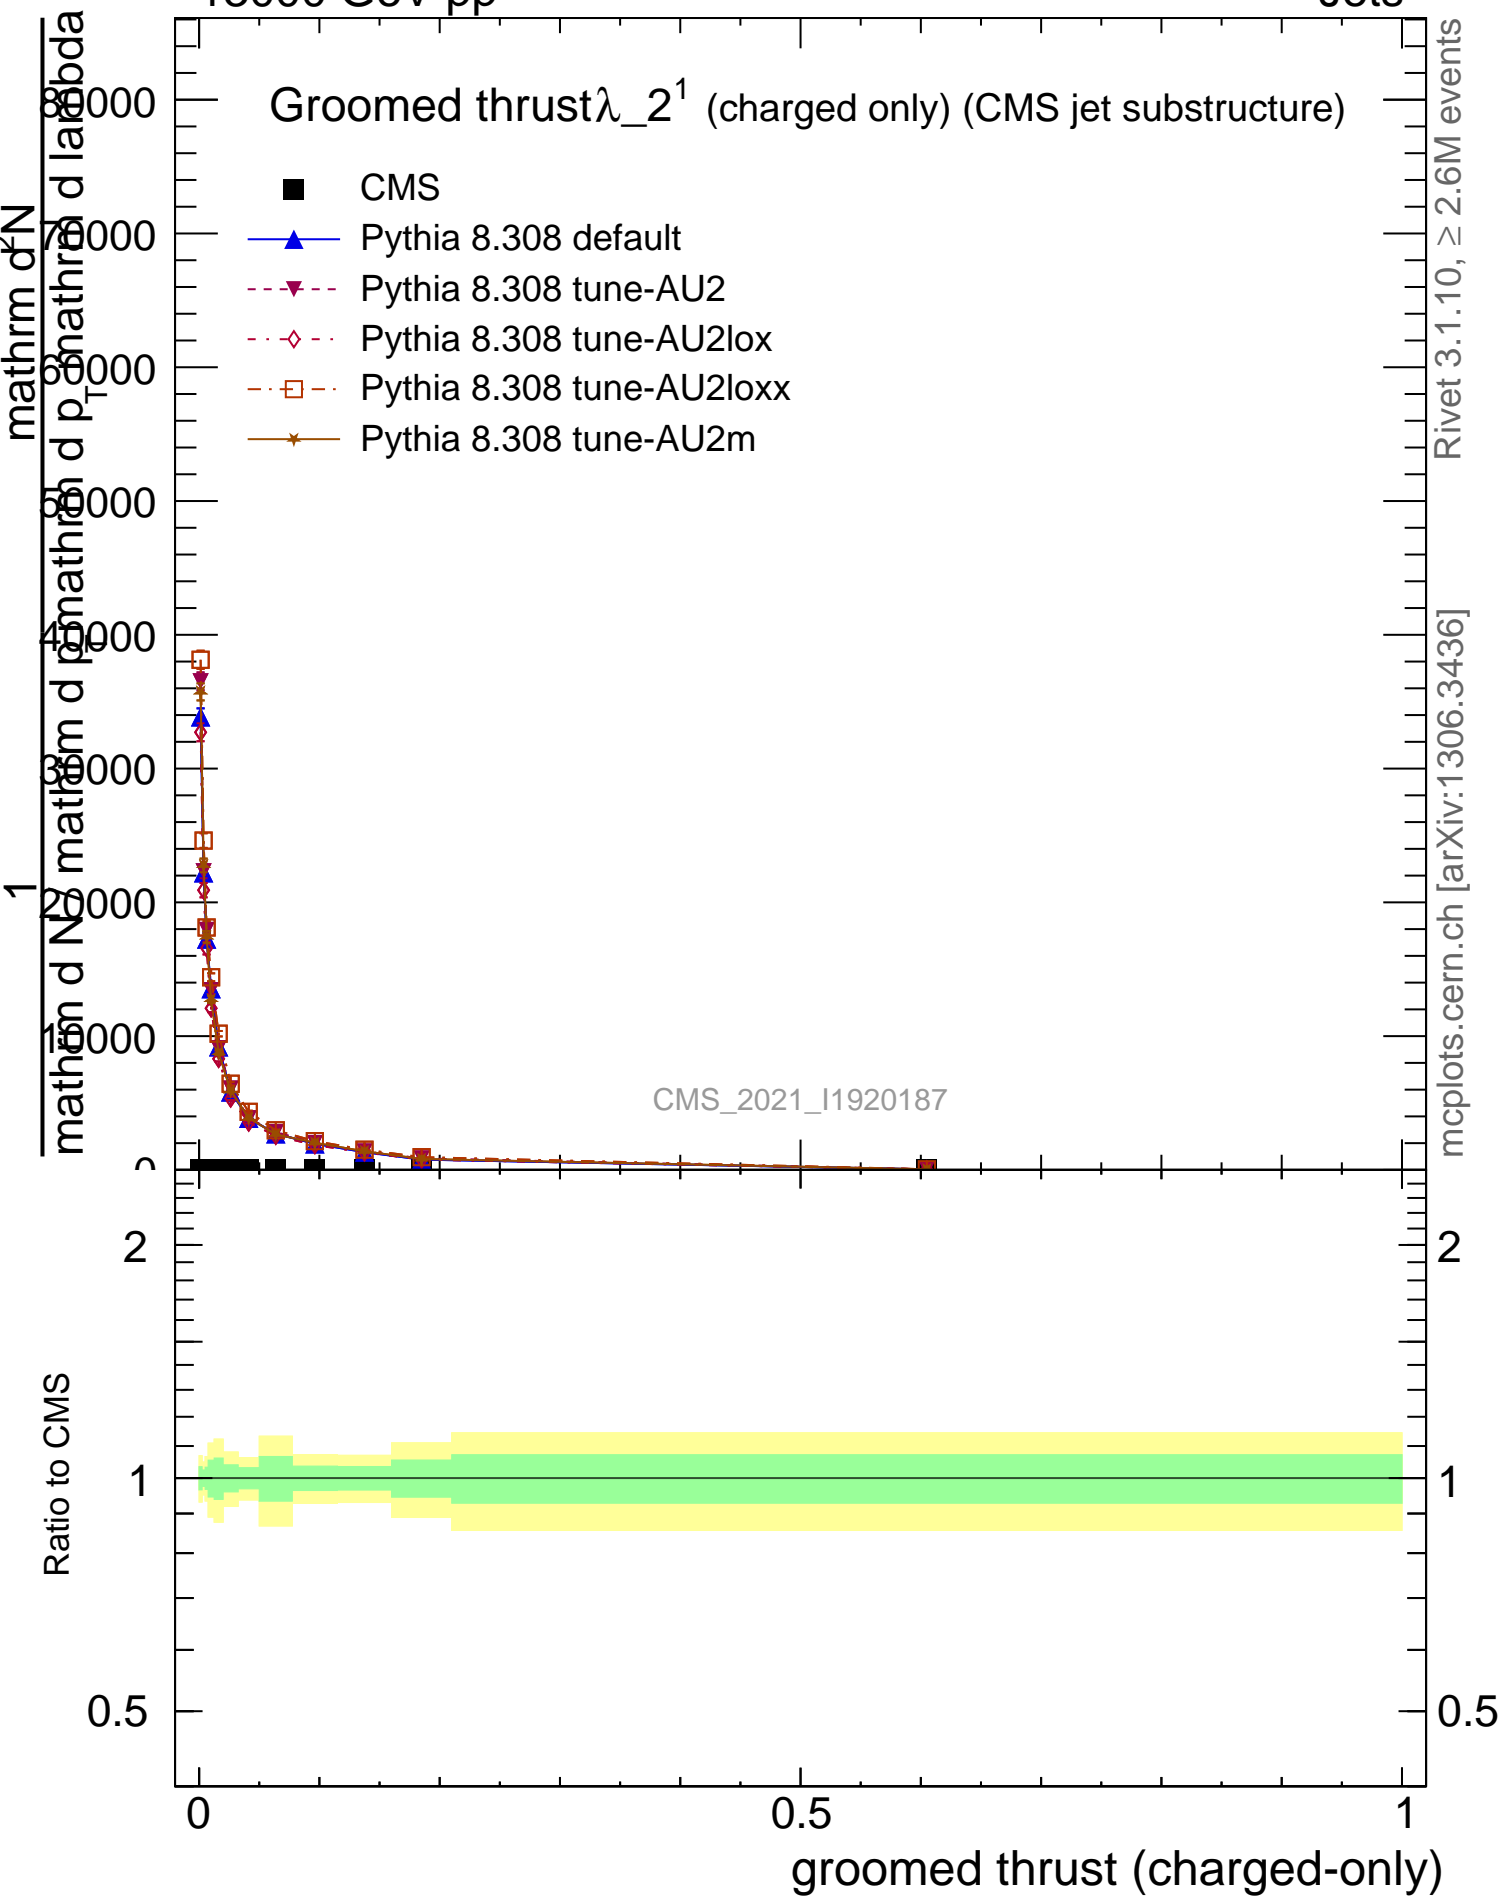

Groomed thrust λ_{2^1} (charged only) (CMS jet substructure)

- CMS
- ▲ Pythia 8.308 default
- ▼ Pythia 8.308 tune-AU2
- ◆ Pythia 8.308 tune-AU2lox
- Pythia 8.308 tune-AU2loxx
- ★ Pythia 8.308 tune-AU2m

Rivet 3.1.10, $\geq 2.6M$ events
mcplots.cern.ch [arXiv:1306.3436]