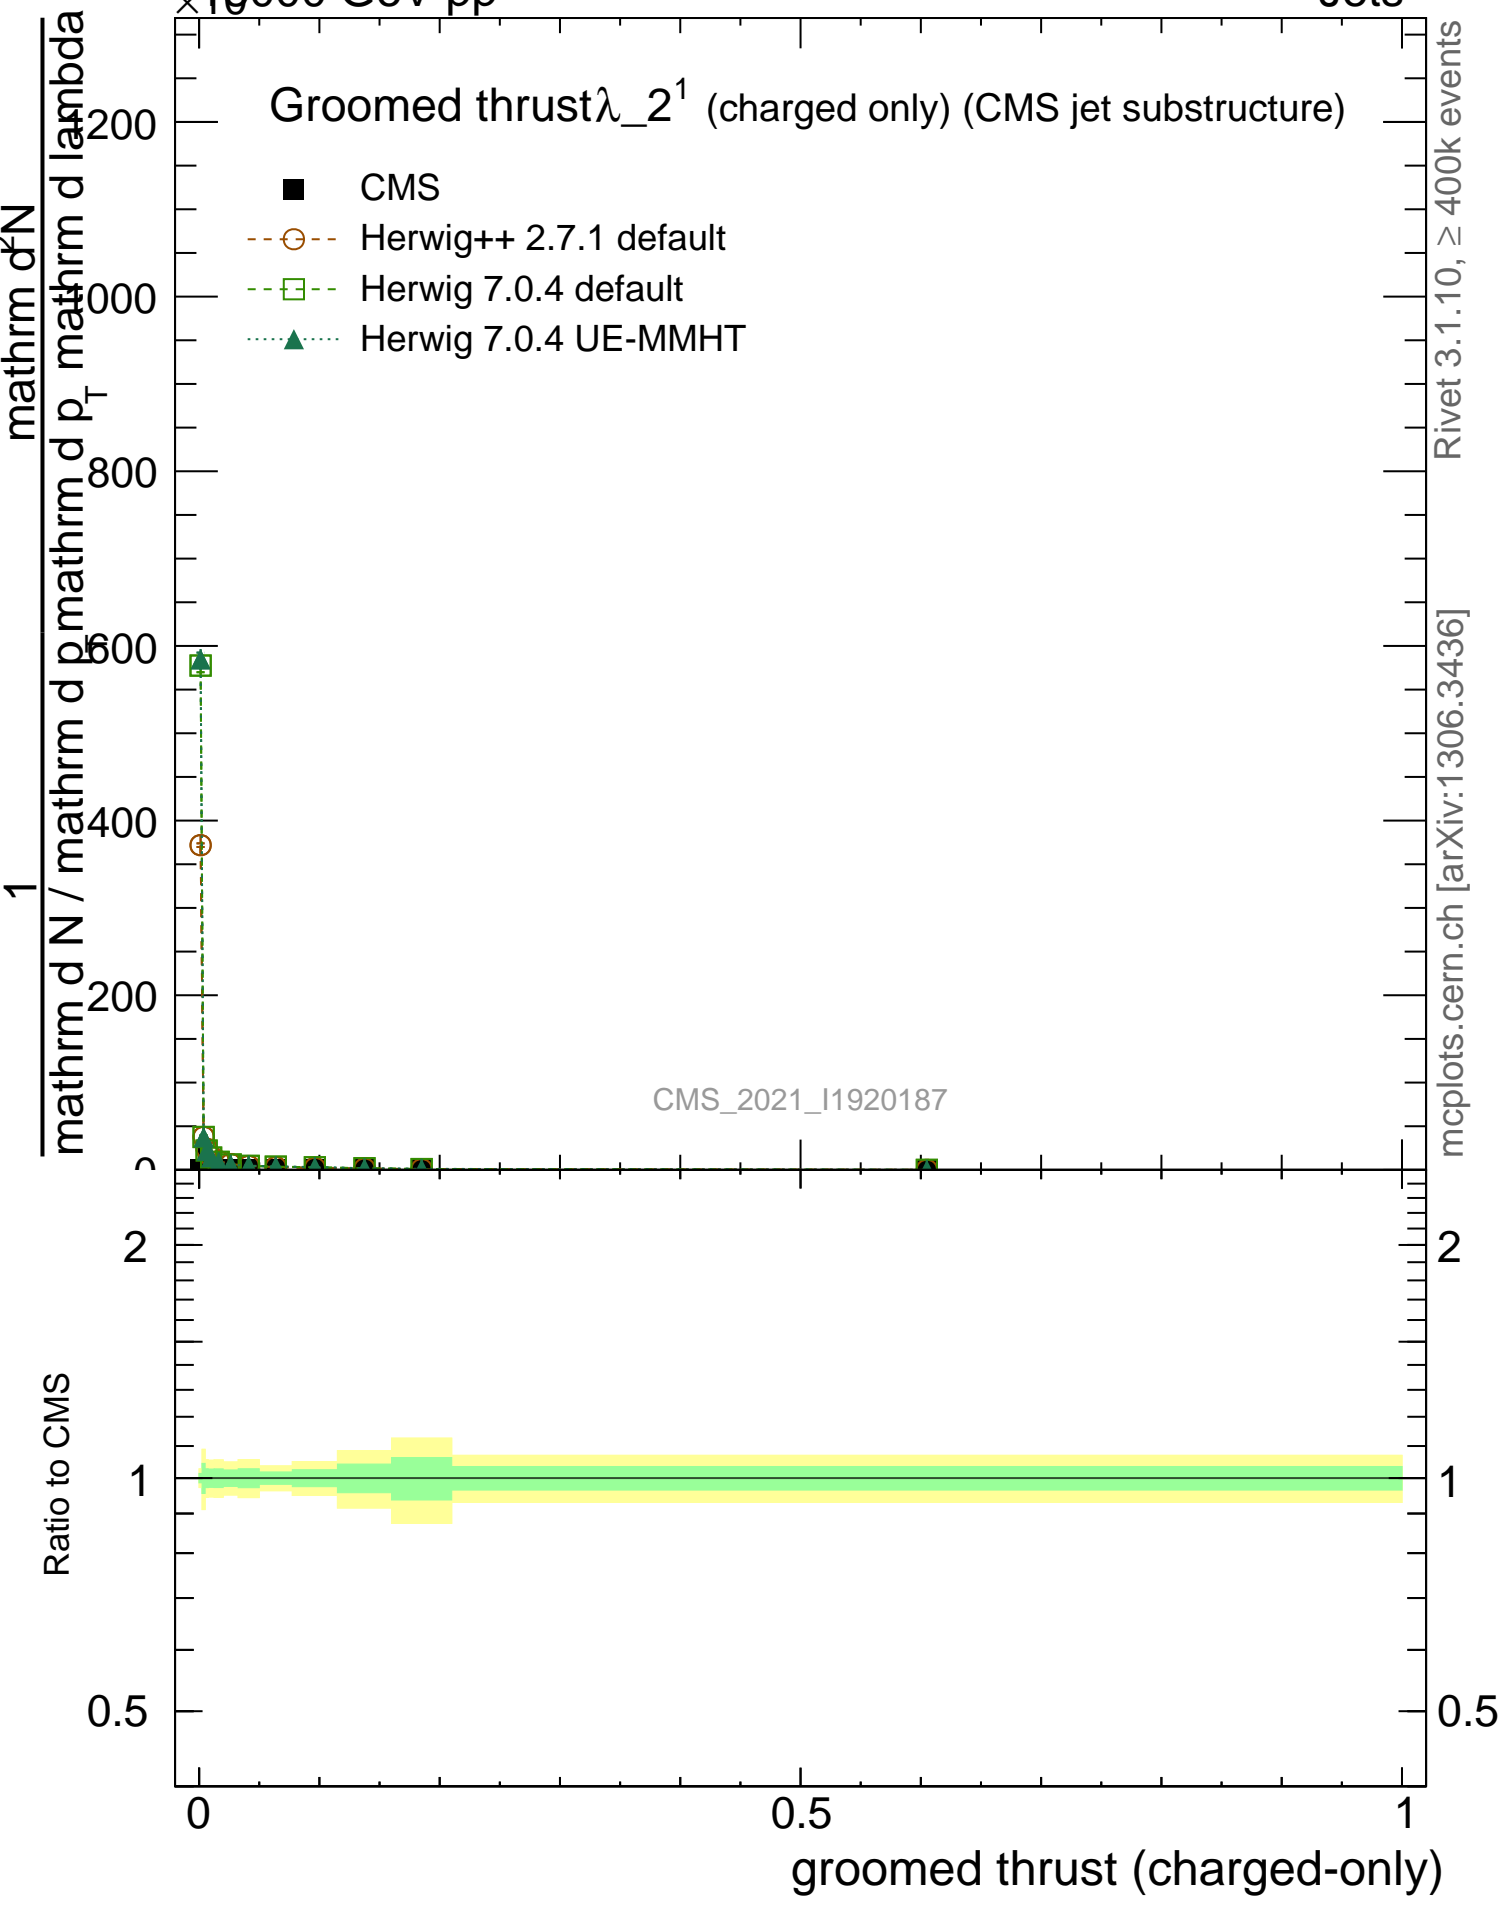

13000 GeV pp

Jets

Groomed thrust $\lambda_{2,1}$ (charged only) (CMS jet substructure)

- CMS
- Herwig++ 2.7.1 default
- Herwig 7.0.4 default
- ▲- Herwig 7.0.4 UE-MMHT

CMS_2021_I1920187

Rivet 3.1.10, $\geq 400k$ events
mcplots.cern.ch [arXiv:1306.3436]