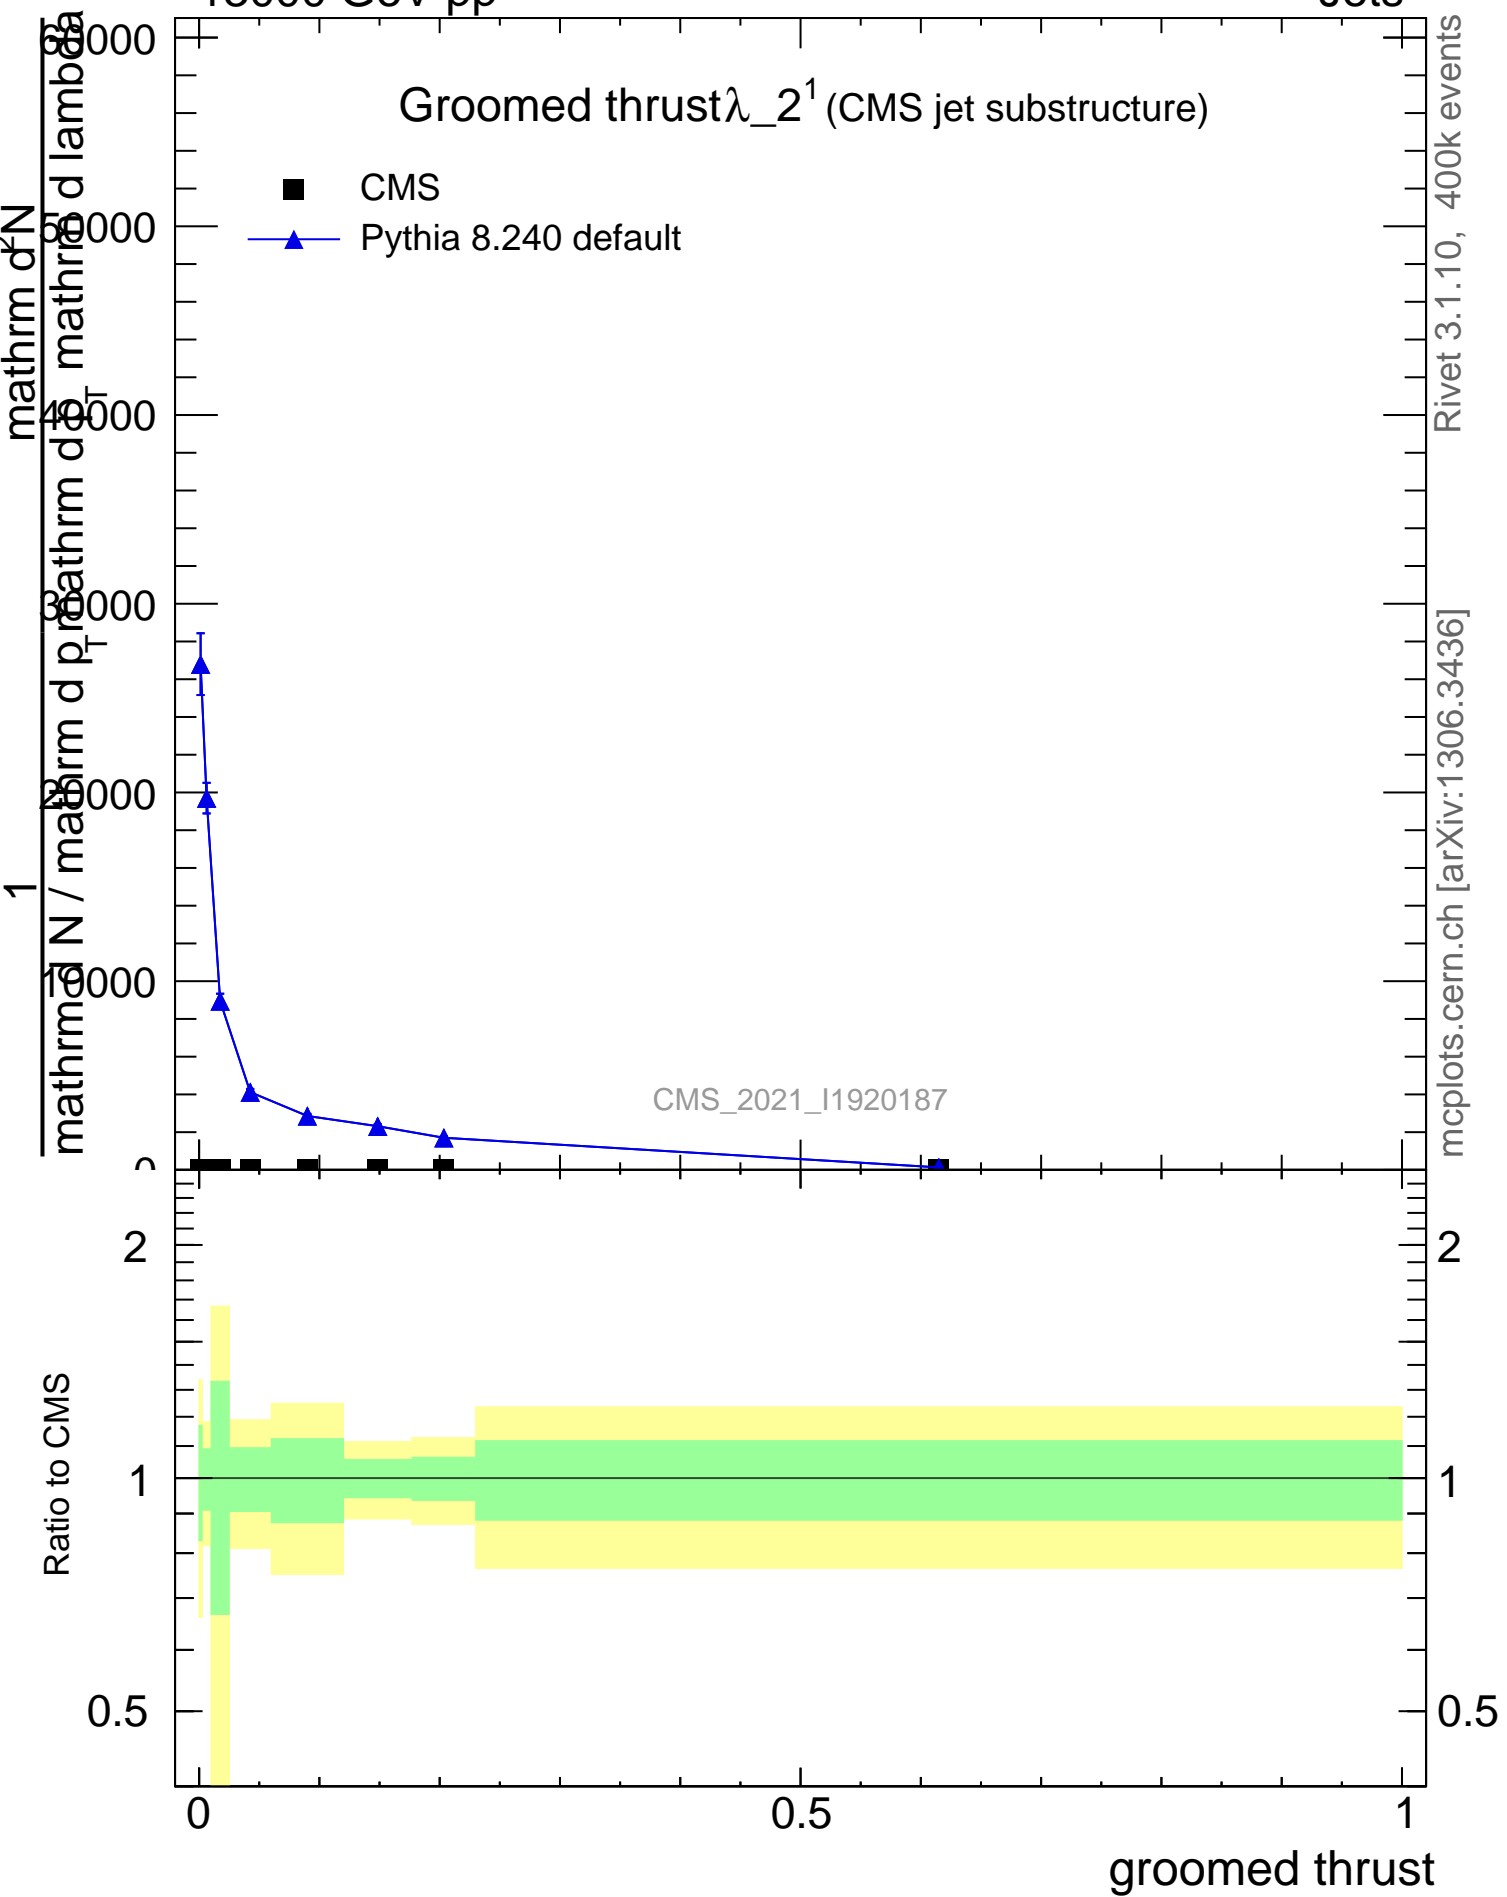

### Groomed thrust $\lambda_{2^1}$ (CMS jet substructure)

- CMS
- ▲ Pythia 8.240 default

CMS\_2021\_I1920187

mcplots.cern.ch [arXiv:1306.3436]

Rivet 3.1.10, 400k events