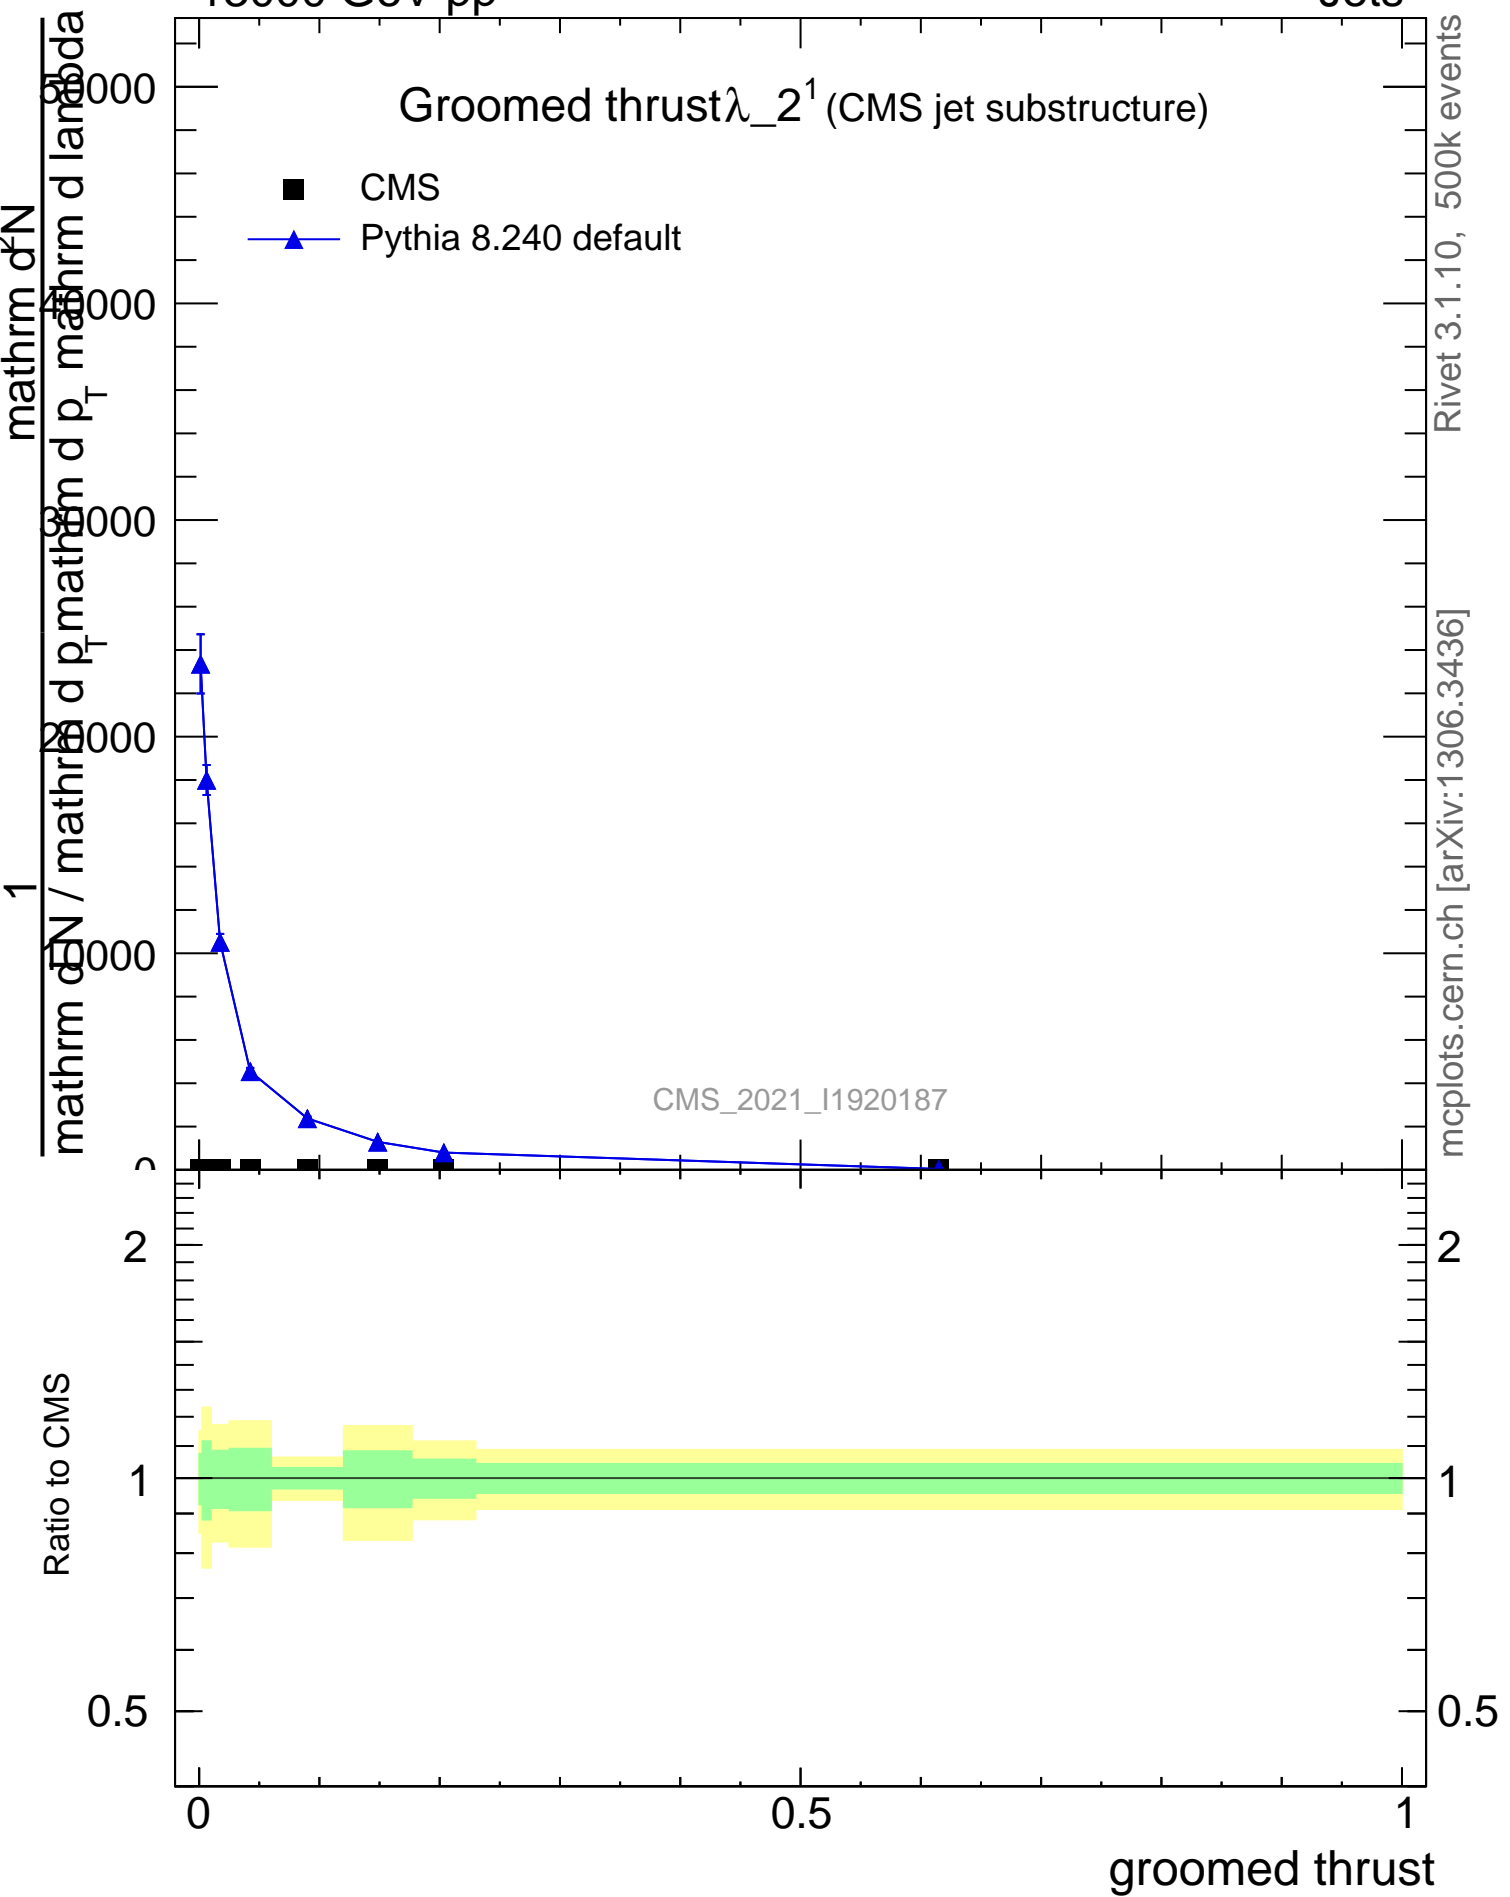

### Groomed thrust $\lambda_{2^1}$ (CMS jet substructure)

- CMS
- ▲ Pythia 8.240 default

Rivet 3.1.10, 500k events  
mcplots.cern.ch [arXiv:1306.3436]