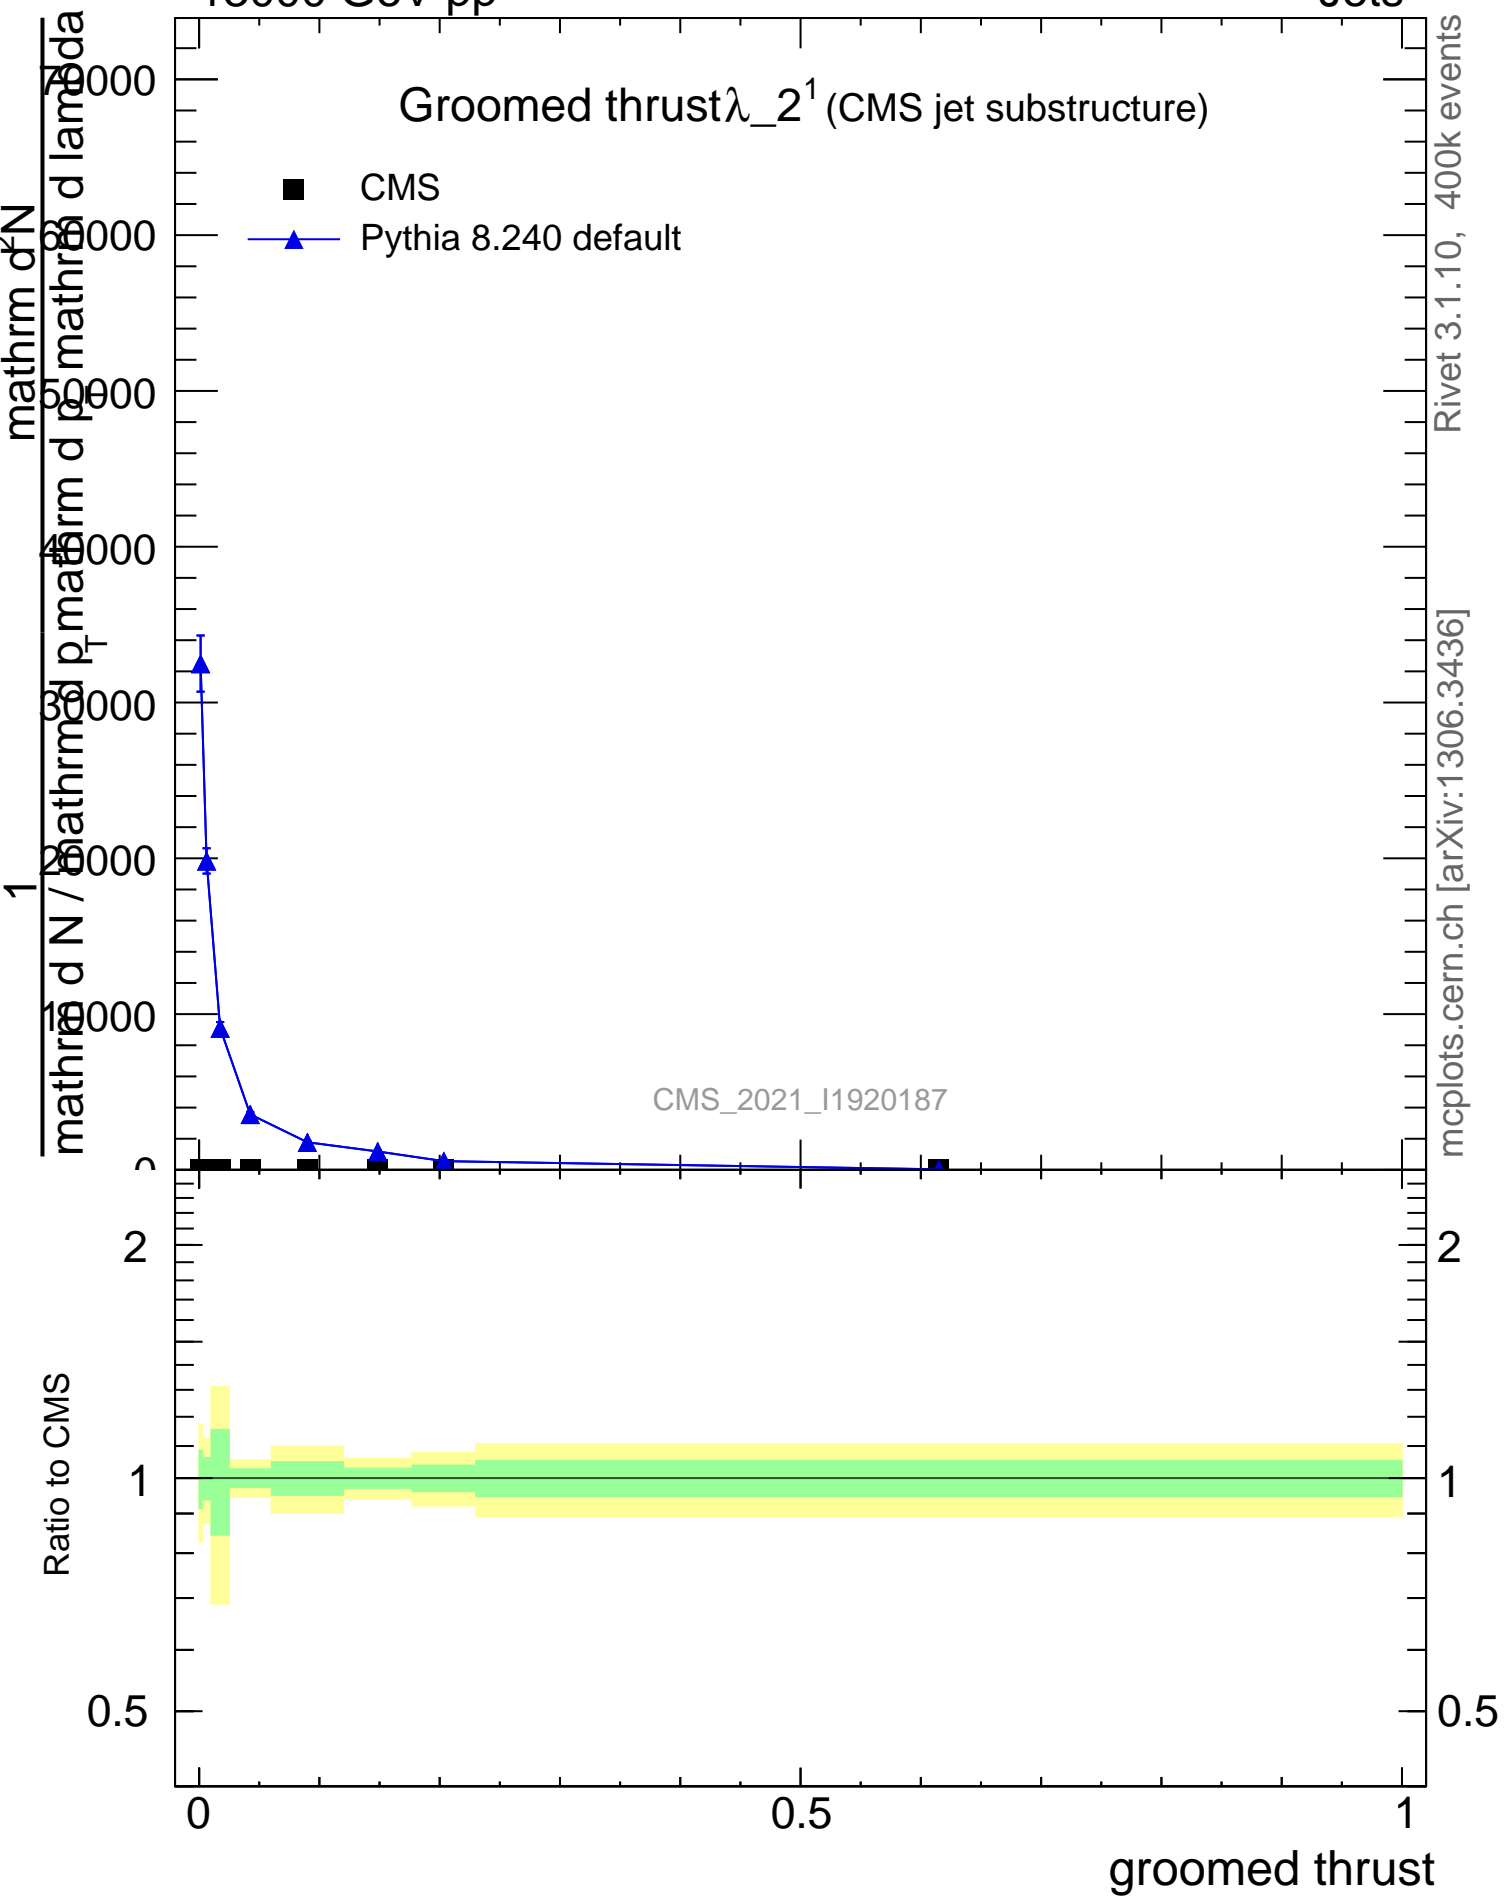

Groomed thrust λ_2^1 (CMS jet substructure)

- CMS
- ▲ Pythia 8.240 default

CMS_2021_I1920187

Rivet 3.1.10, 400k events
mcplots.cern.ch [arXiv:1306.3436]