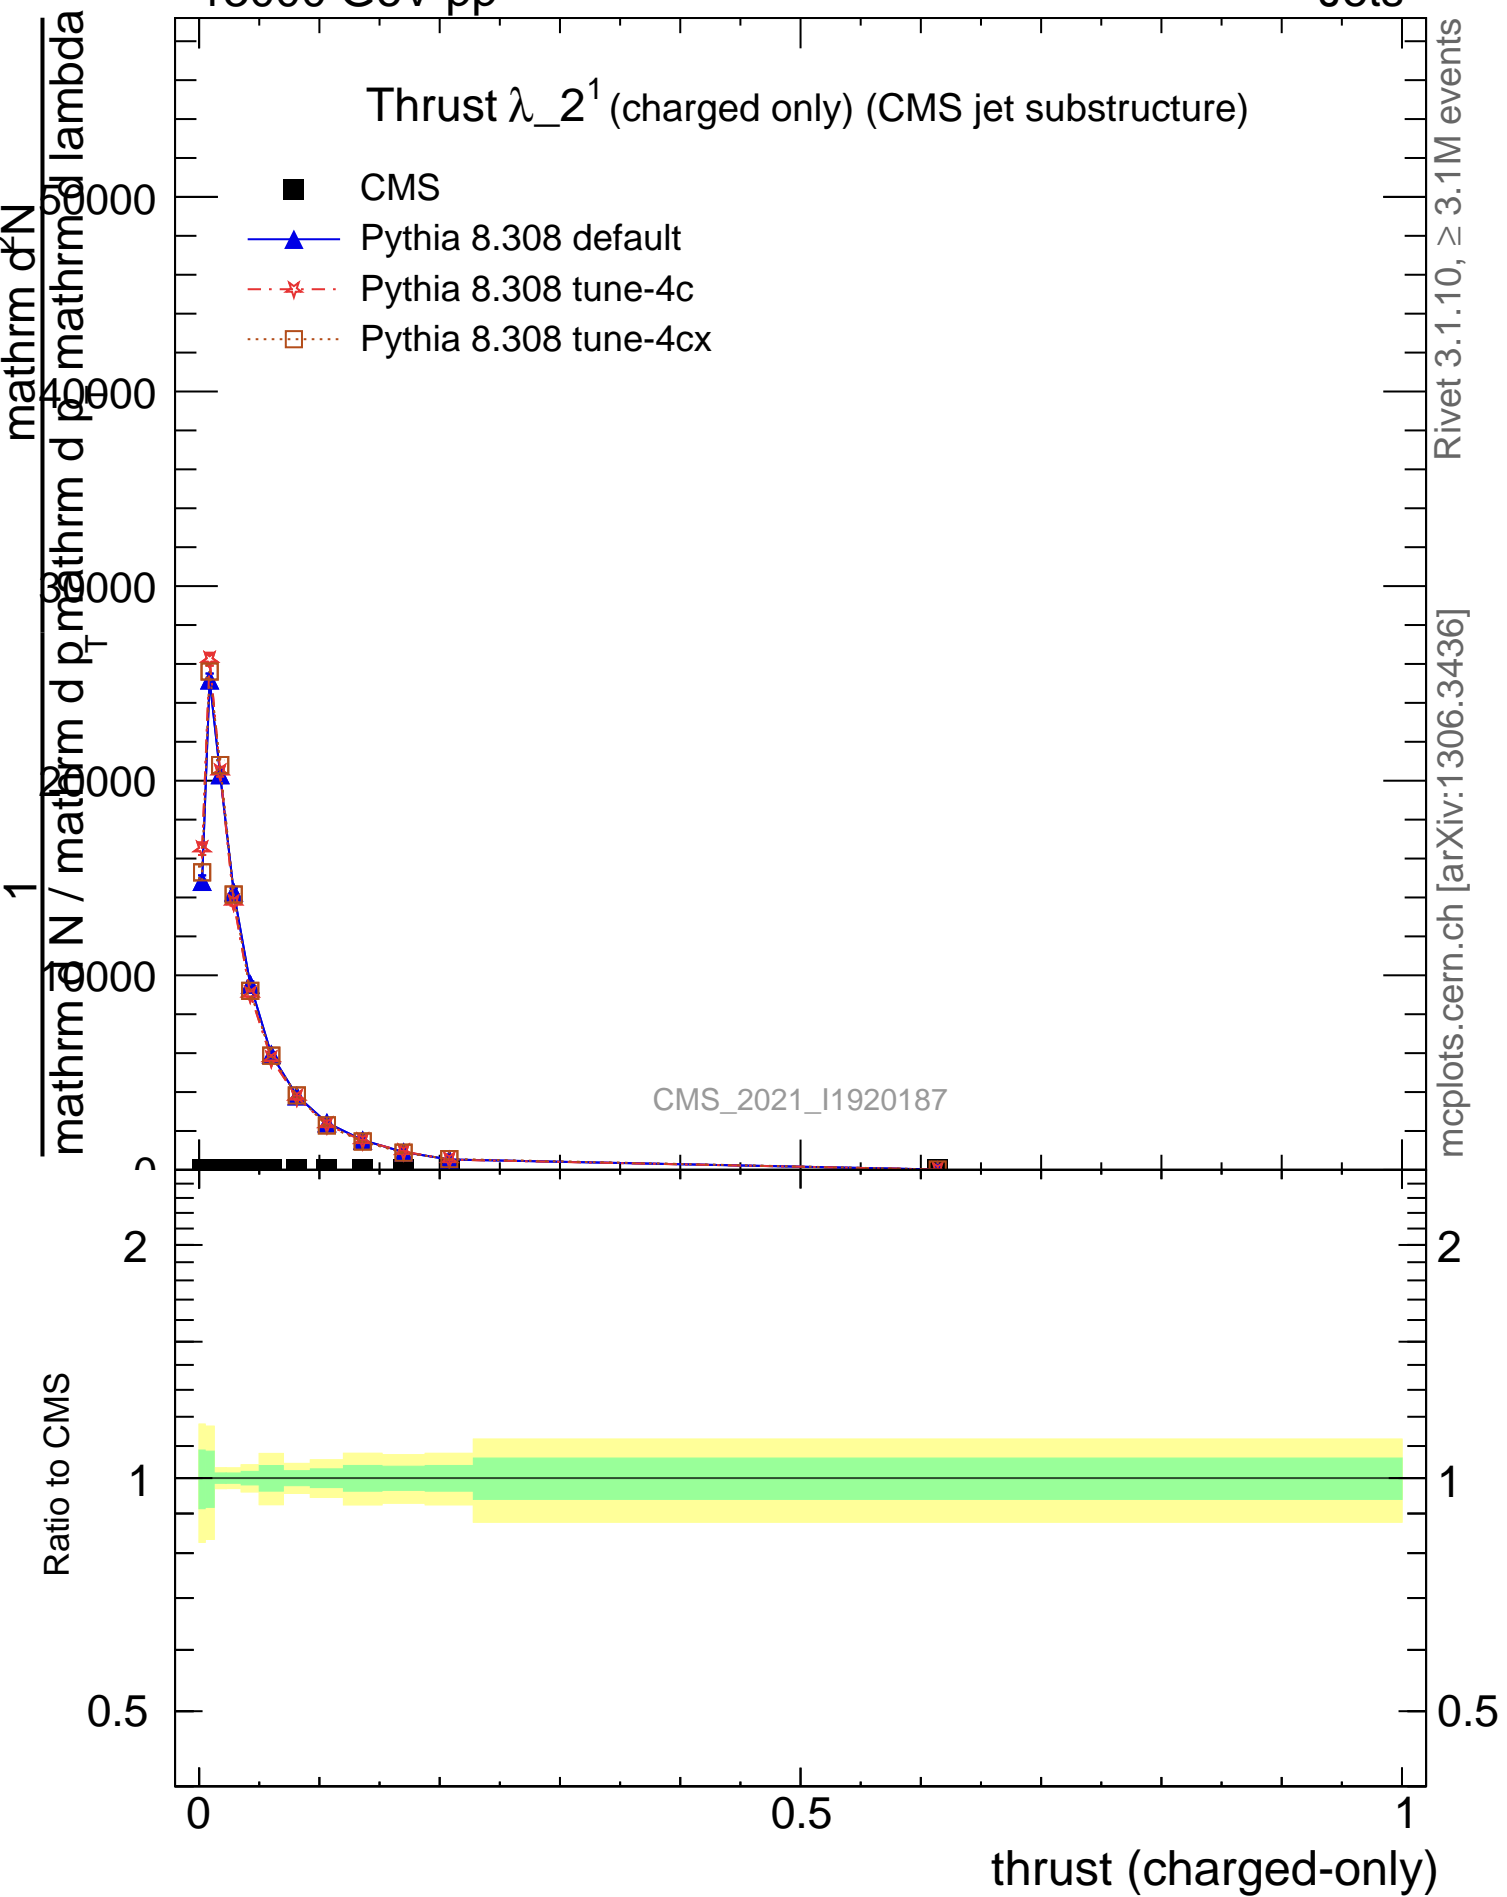

Thrust λ_{21} (charged only) (CMS jet substructure)

- CMS
- ▲ Pythia 8.308 default
- * Pythia 8.308 tune-4c
- Pythia 8.308 tune-4cx

CMS_2021_I1920187

mcplots.cern.ch [arXiv:1306.3436]

Rivet 3.1.10, $\geq 3.1M$ events