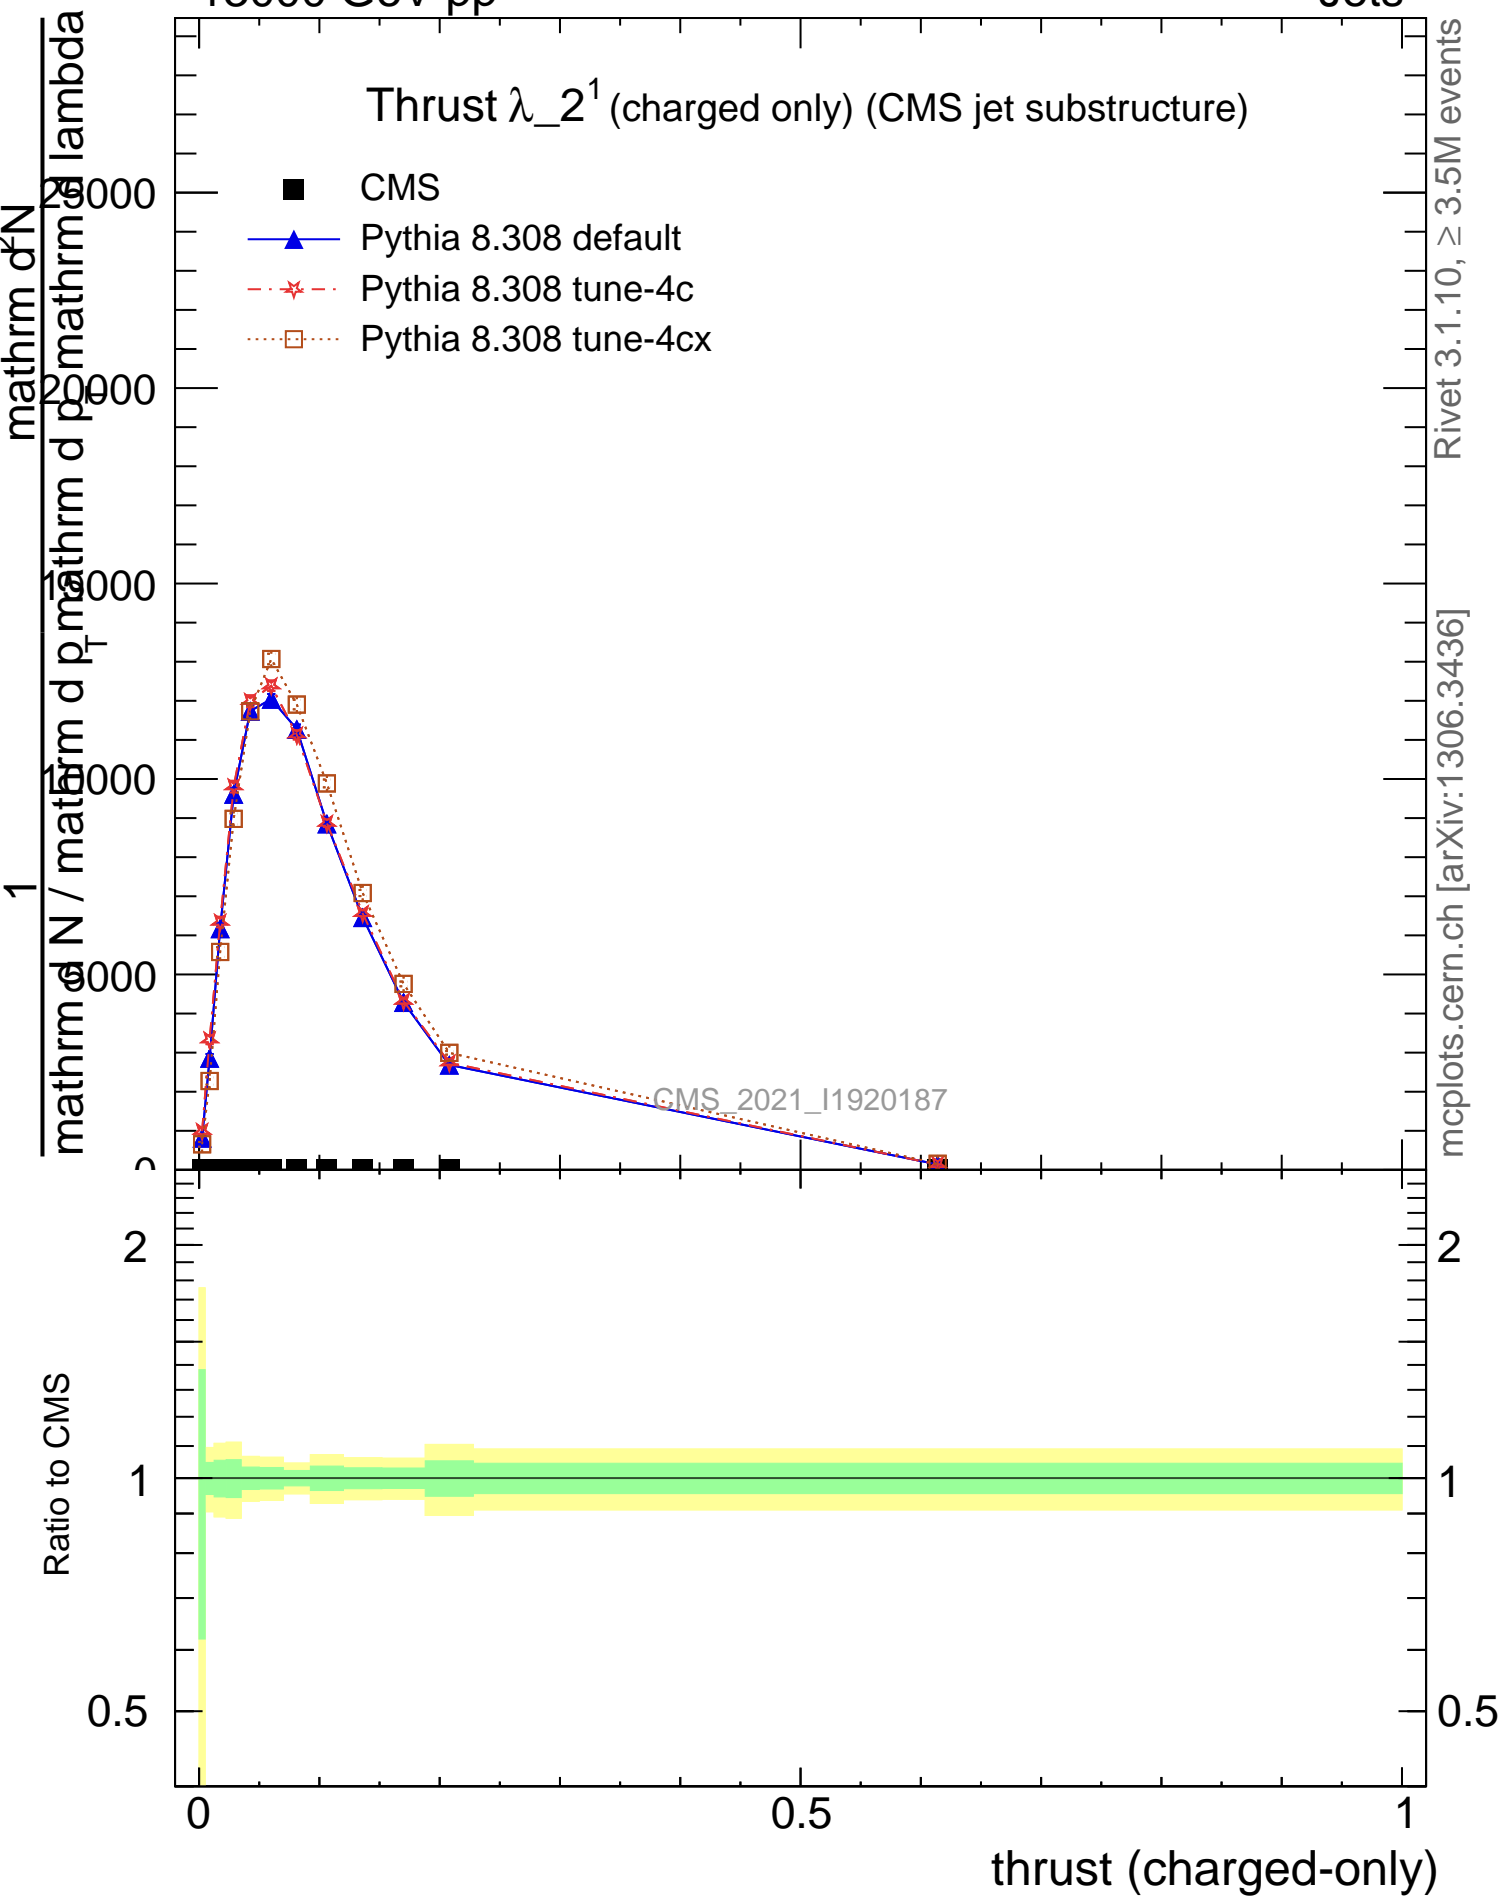

Thrust  $\lambda_{21}$  (charged only) (CMS jet substructure)

- CMS
- ▲ Pythia 8.308 default
- \* Pythia 8.308 tune-4c
- Pythia 8.308 tune-4cx

Rivet 3.1.10,  $\geq 3.5M$  events

mcplots.cern.ch [arXiv:1306.3436]