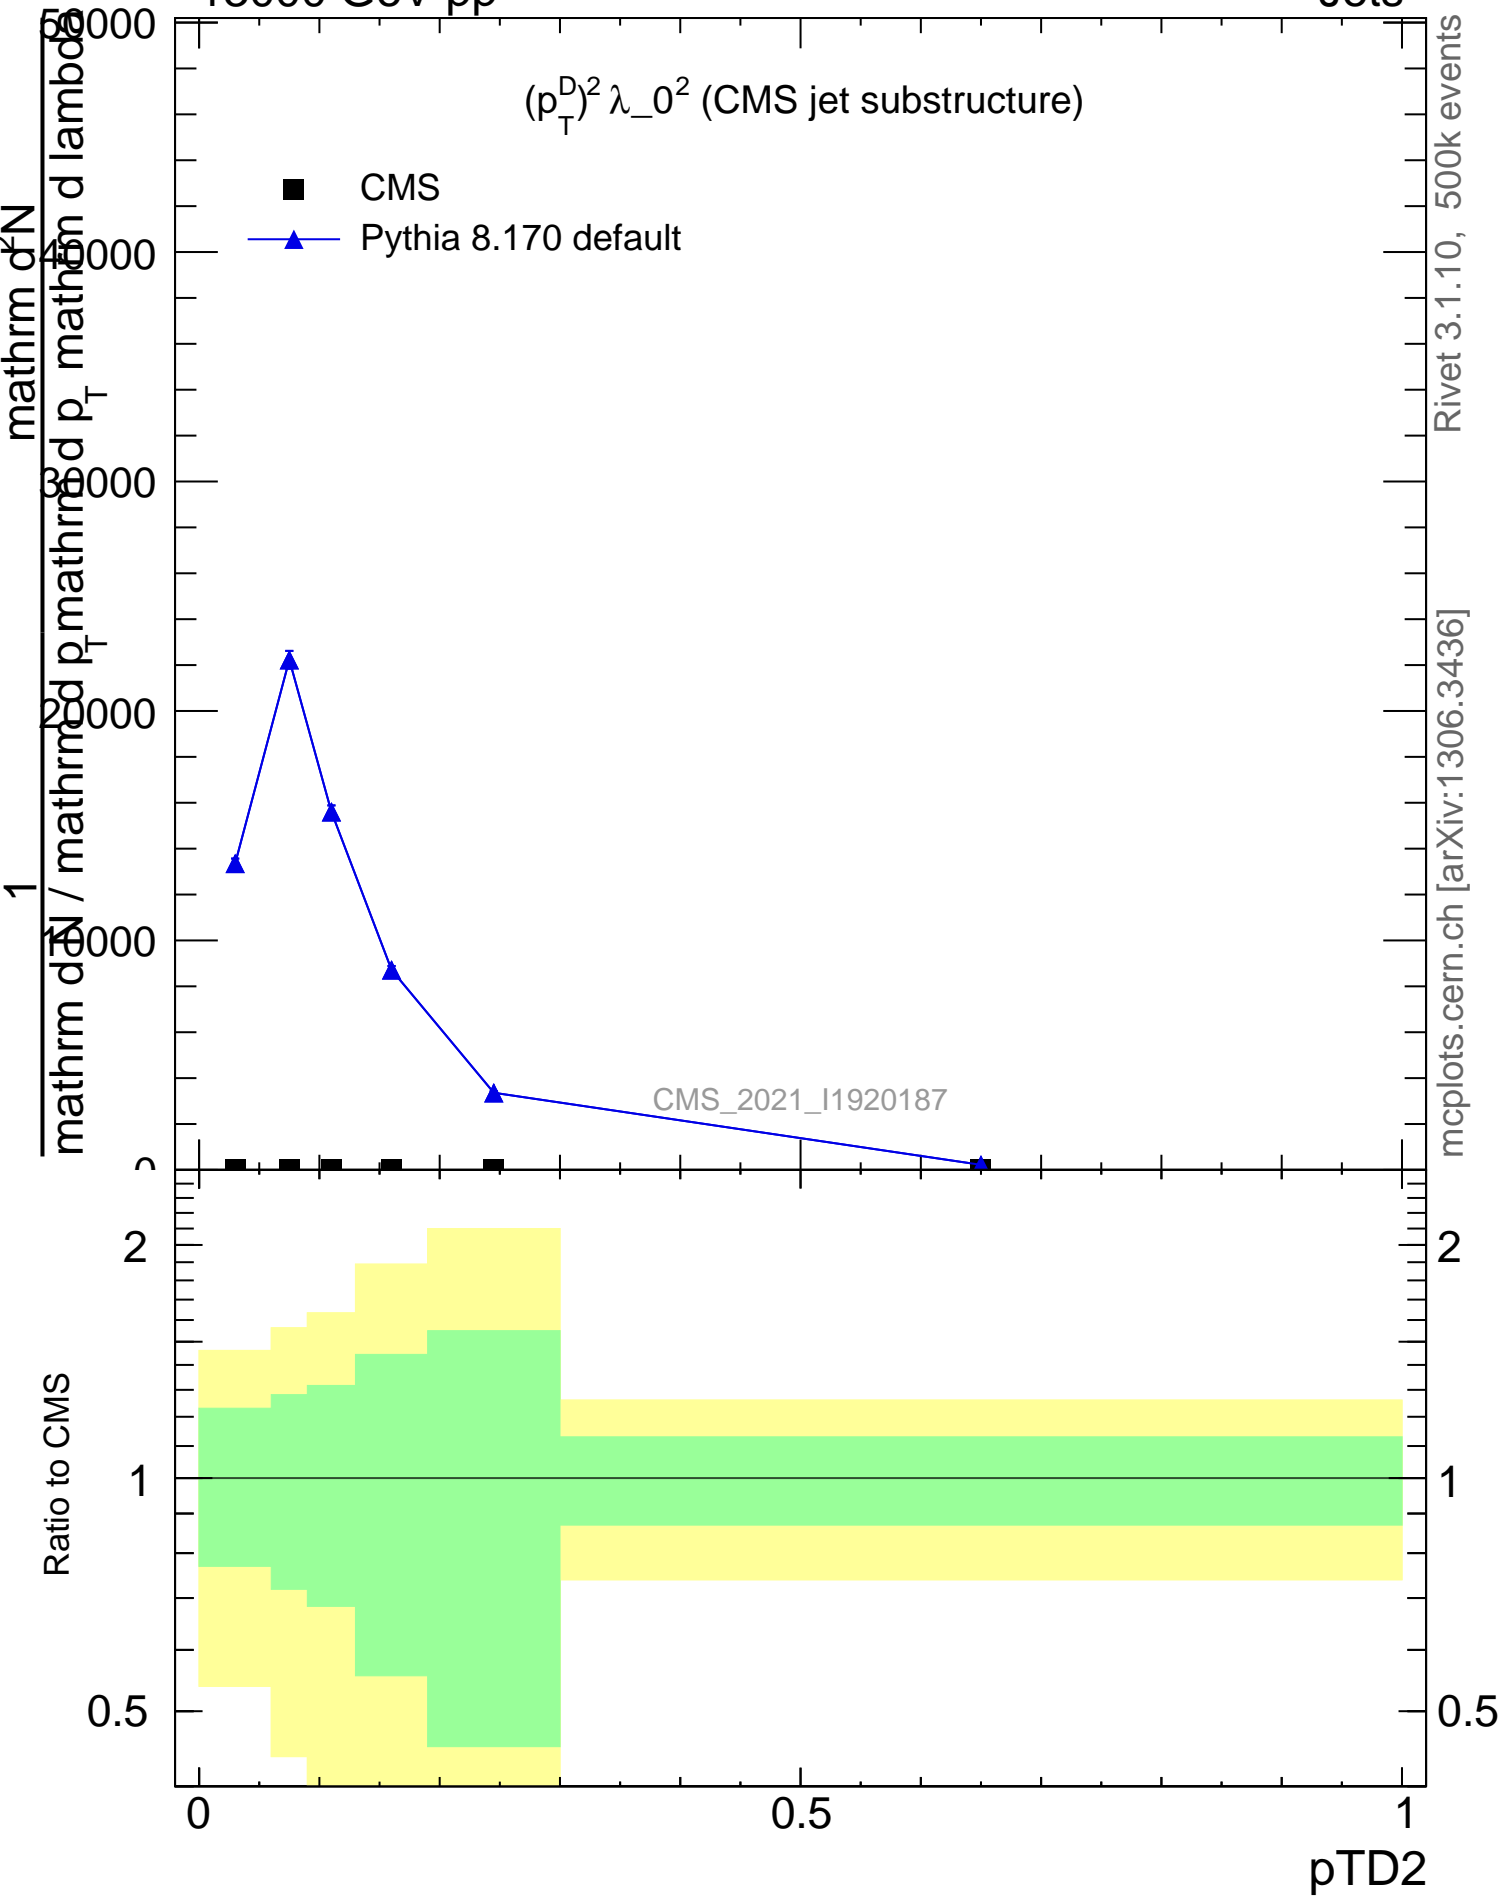

13000 GeV pp

Jets

Rivet 3.1.10, 500k events

mcplots.cern.ch [arXiv:1306.3436]