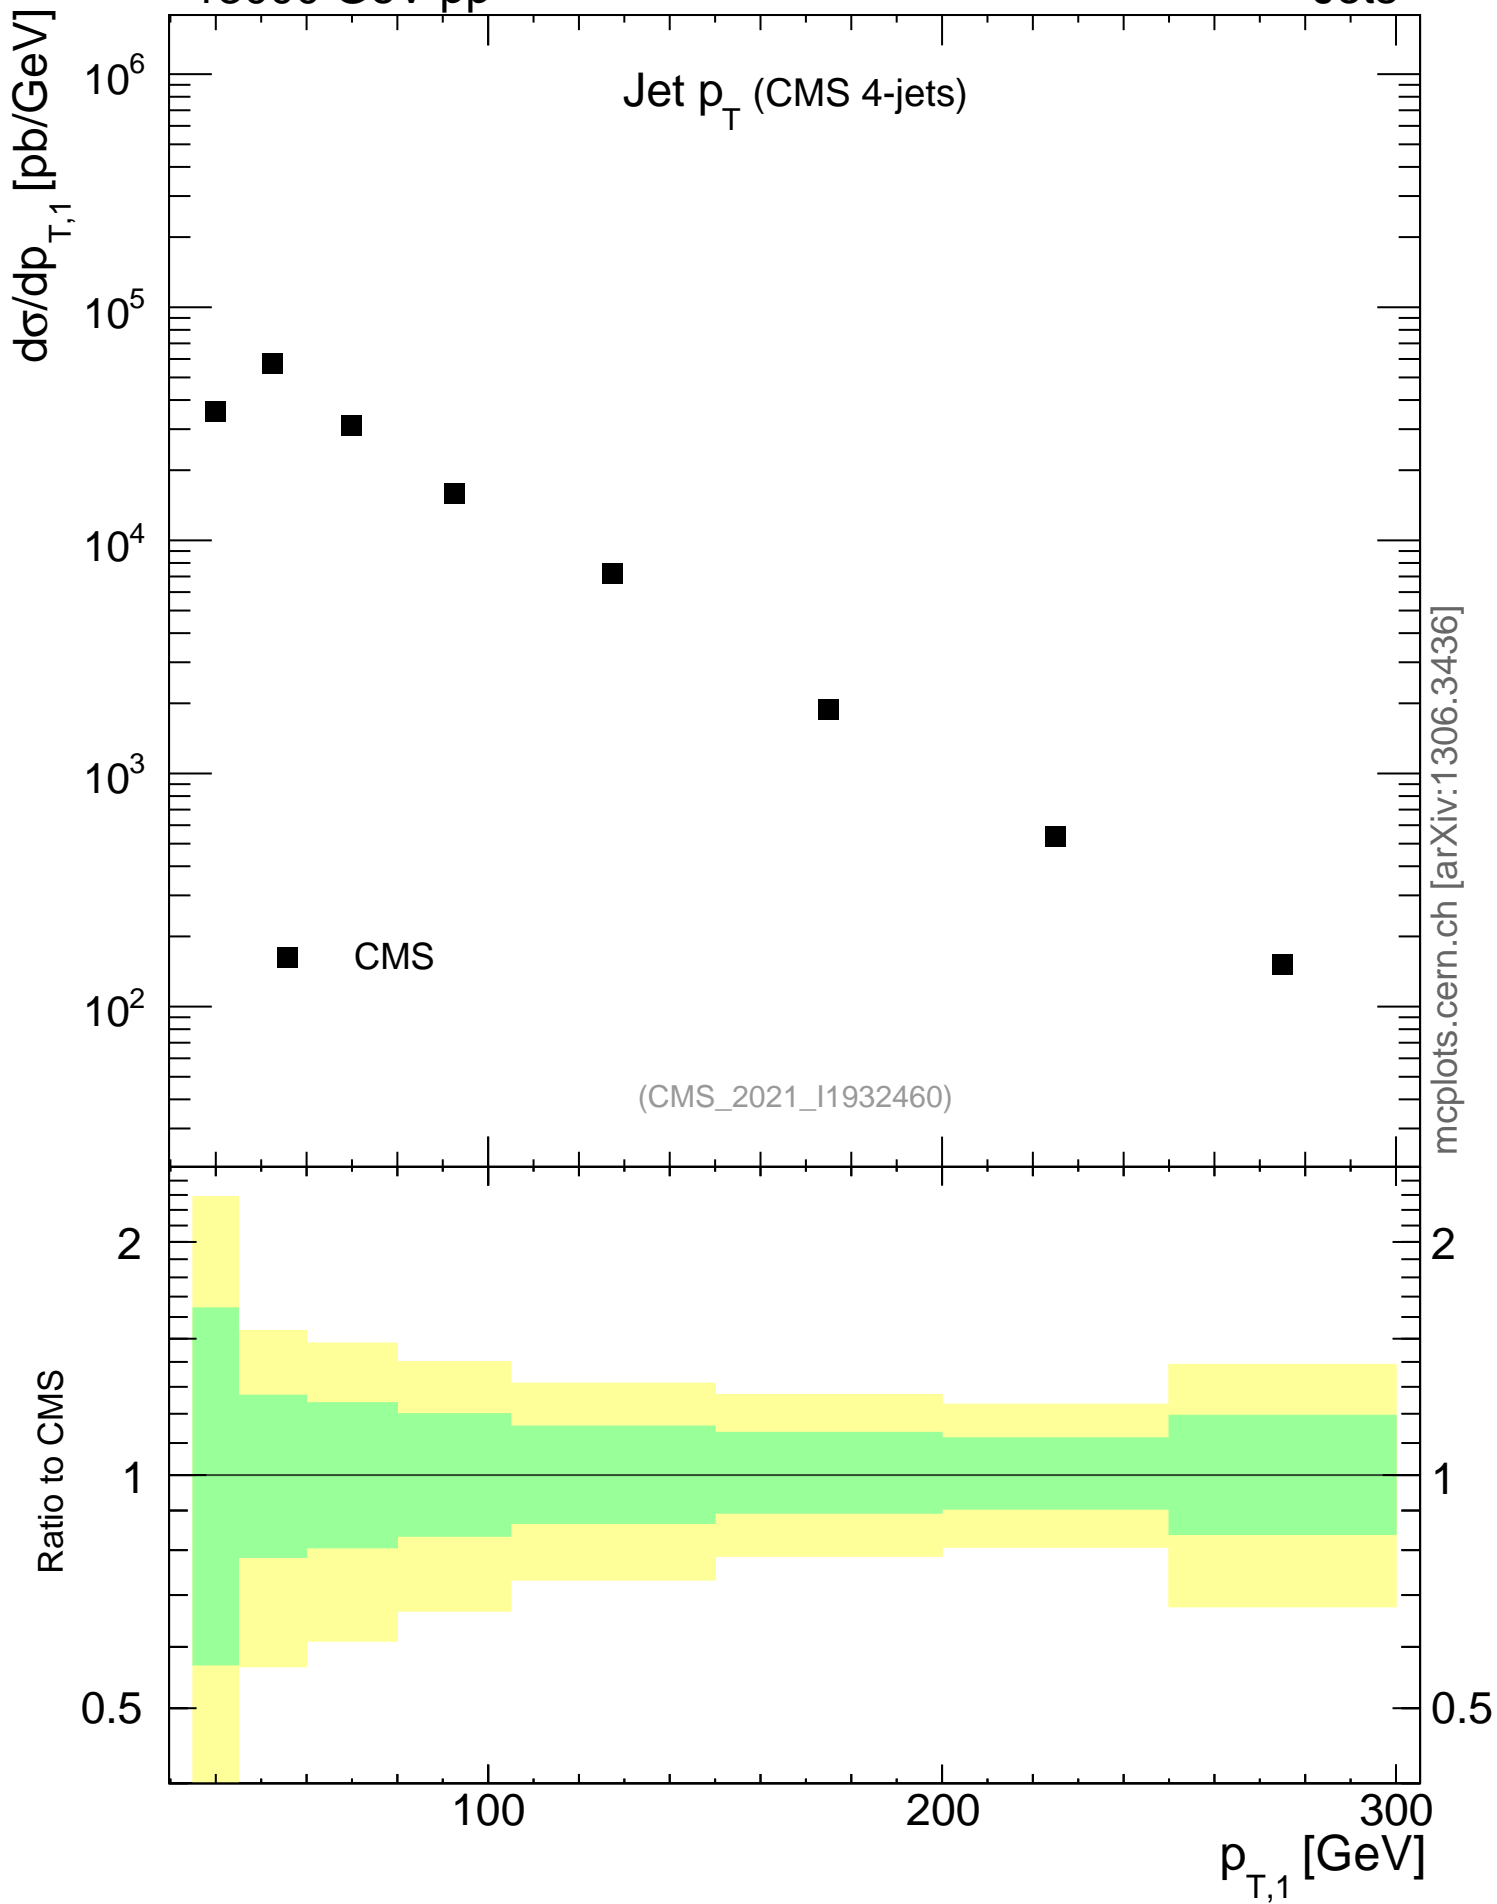

13000 GeV pp

Jets

Jet p_T (CMS 4-jets)

CMS

(CMS_2021_I1932460)

mcplots.cern.ch [arXiv:1306.3436]