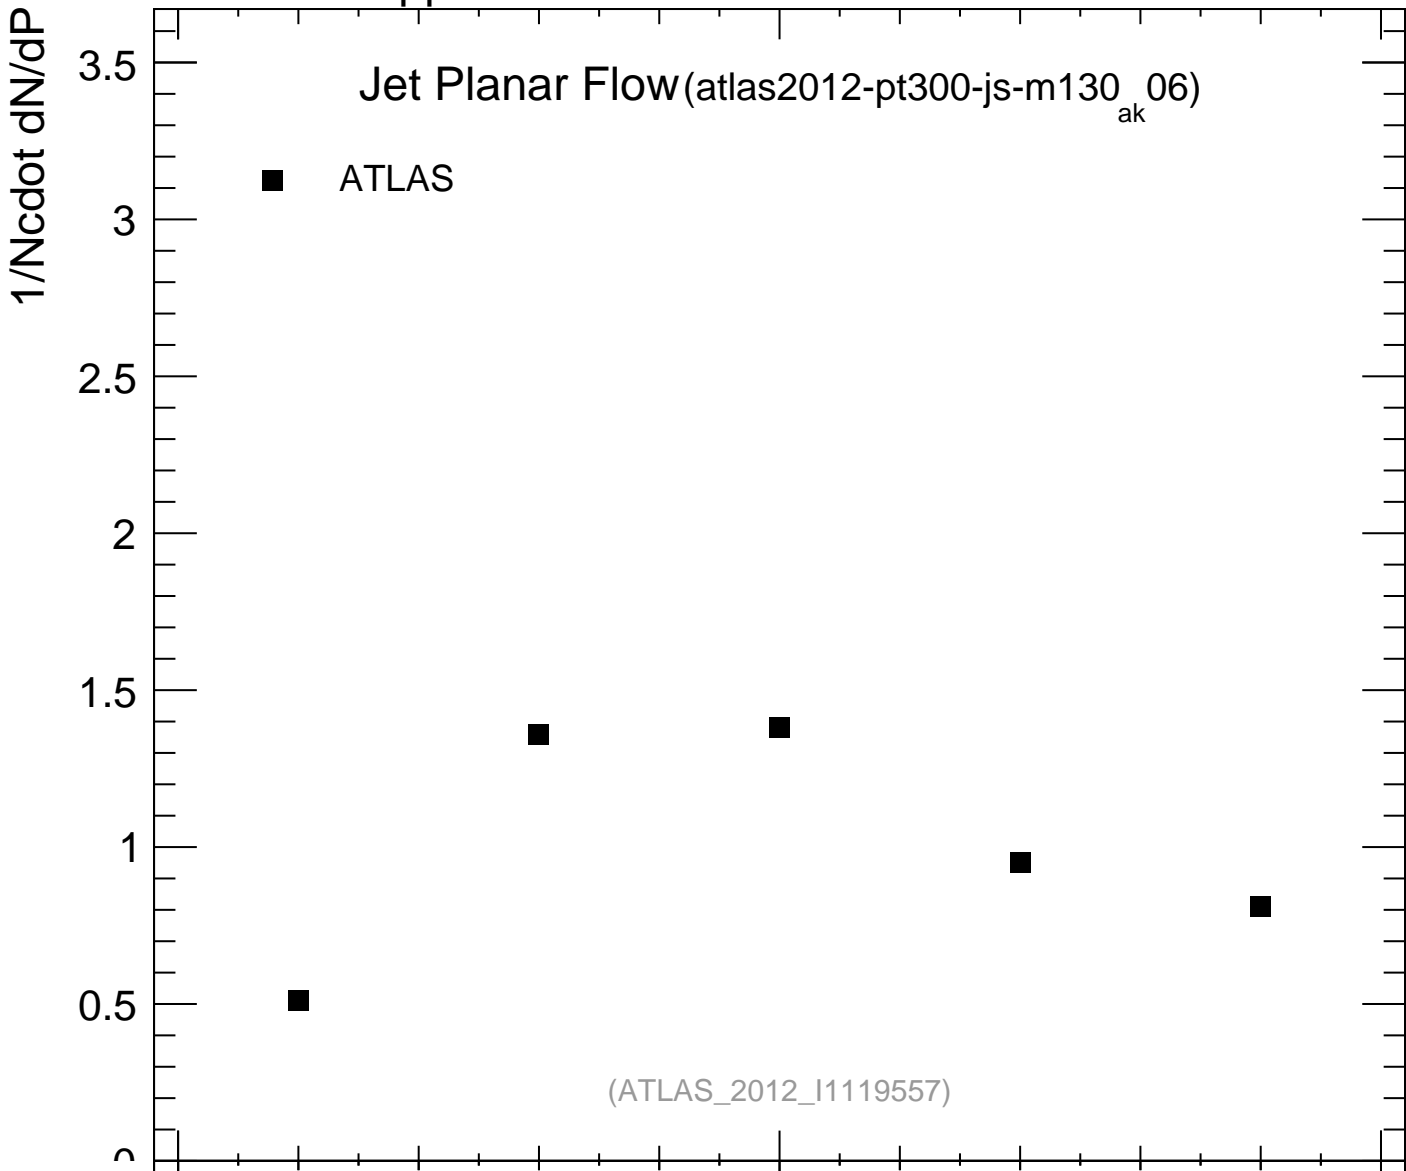

7000 GeV pp

Jets

Jet Planar Flow (atlas2012-pt300-js-m130\_06)  
ak

■ ATLAS

(ATLAS\_2012\_I1119557)

mcplots.cern.ch [arXiv:1306.3436]

Ratio to ATLAS

Planar flow