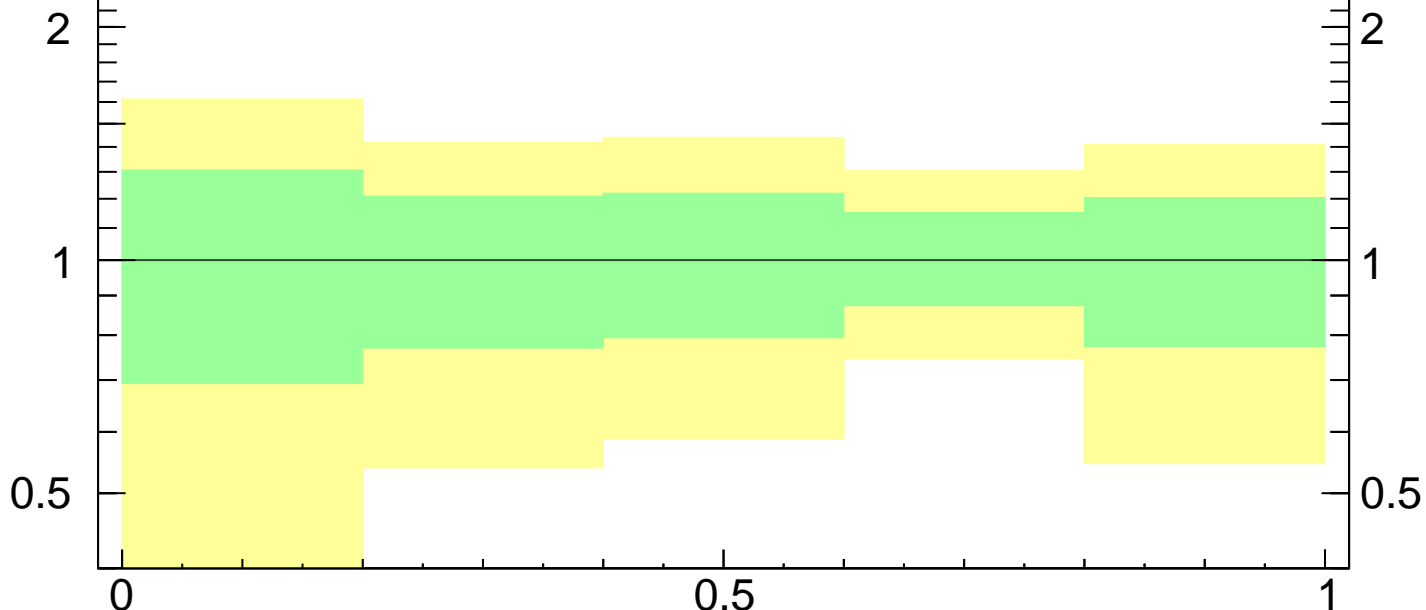

7000 GeV pp

Jets

Jet Planar Flow (atlas2012-pt300-js-m130\_06)  
ak

■ ATLAS

(ATLAS\_2012\_I1119557)

mcplots.cern.ch [arXiv:1306.3436]

Ratio to ATLAS

Planar flow