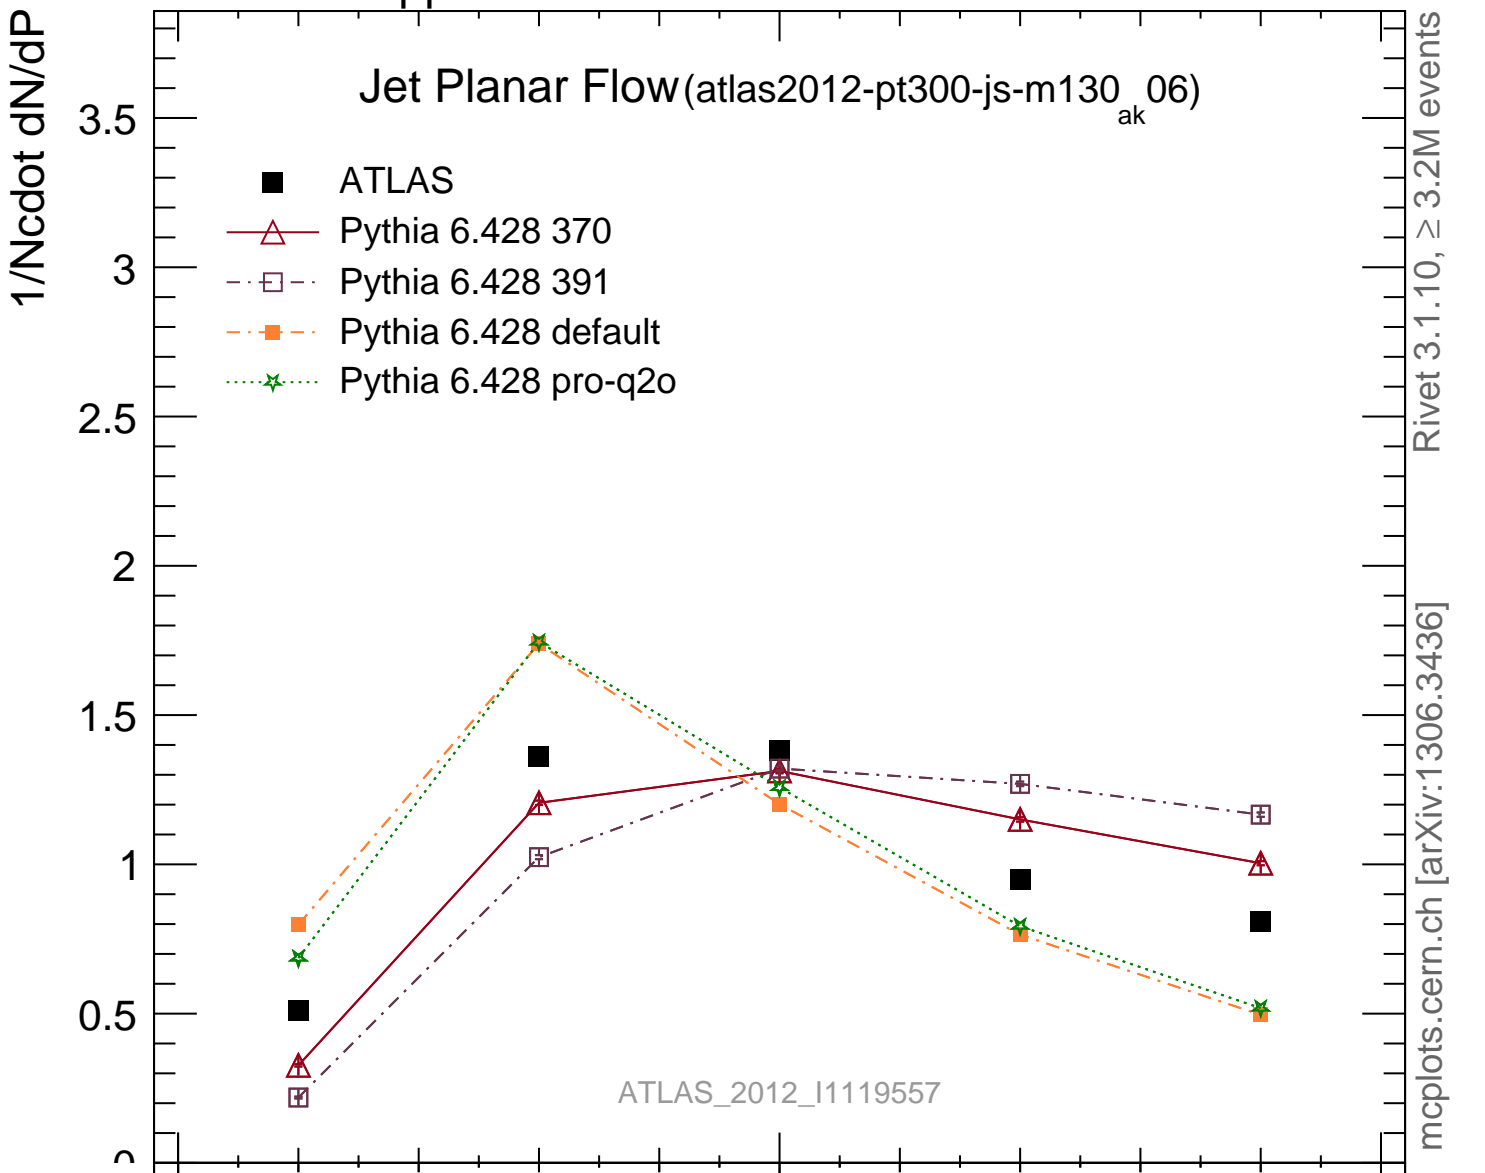

Jet Planar Flow (atlas2012-pt300-js-m130\_06)  
akRivet 3.1.10,  $\geq 3.2M$  events

mcplots.cern.ch [arXiv:1306.3436]