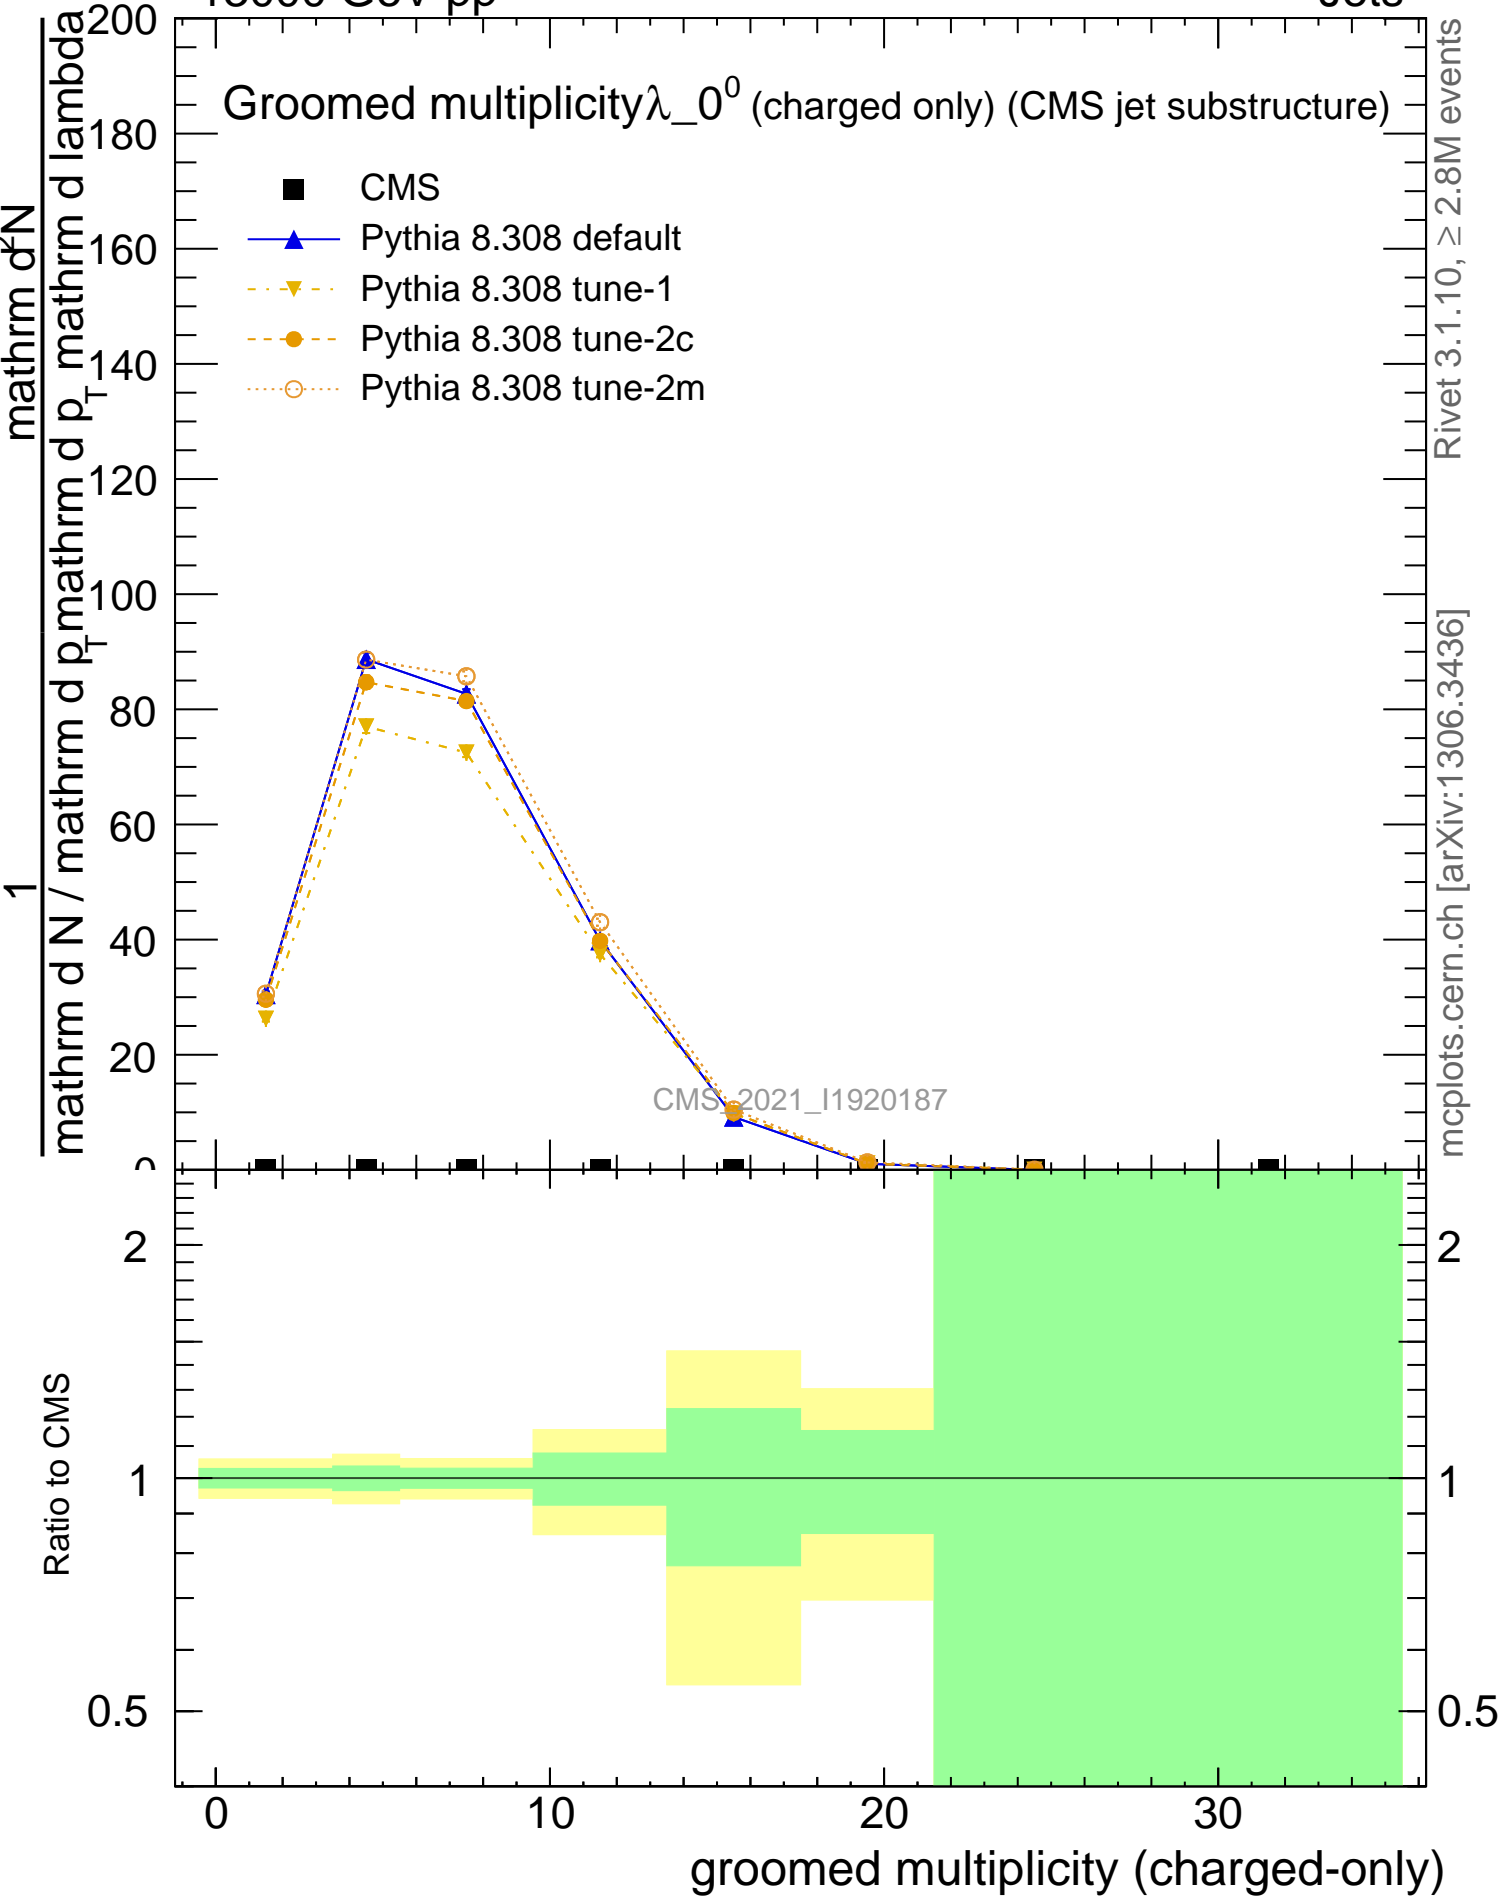

Groomed multiplicity  $\lambda_0^0$  (charged only) (CMS jet substructure)

- CMS
- ▲ Pythia 8.308 default
- ▼ Pythia 8.308 tune-1
- Pythia 8.308 tune-2c
- Pythia 8.308 tune-2m

CMS\_2021\_11920187

mcplots.cern.ch [arXiv:1306.3436]

Rivet 3.1.10,  $\geq 2.8$ M events