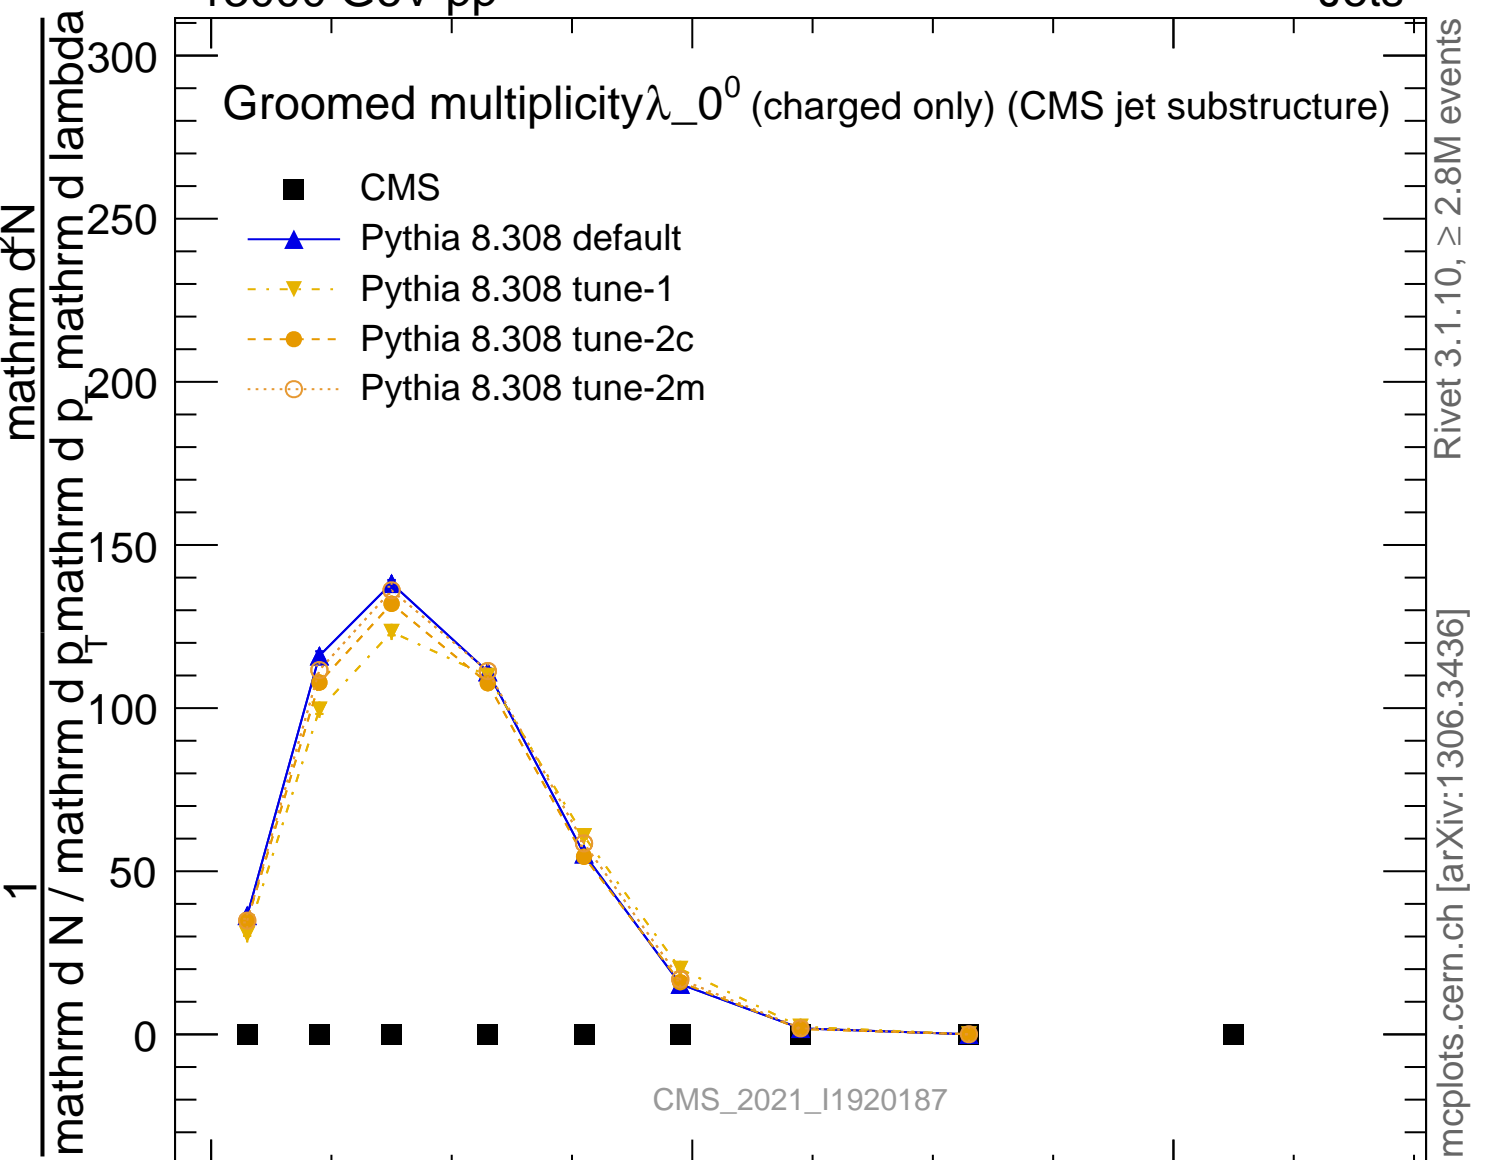

13000 GeV pp

Jets

Groomed multiplicity λ_0^0 (charged only) (CMS jet substructure)

- CMS
- ▲ Pythia 8.308 default
- ▼ Pythia 8.308 tune-1
- Pythia 8.308 tune-2c
- Pythia 8.308 tune-2m

Rivet 3.1.10, $\geq 2.8M$ events
mcplots.cern.ch [arXiv:1306.3436]