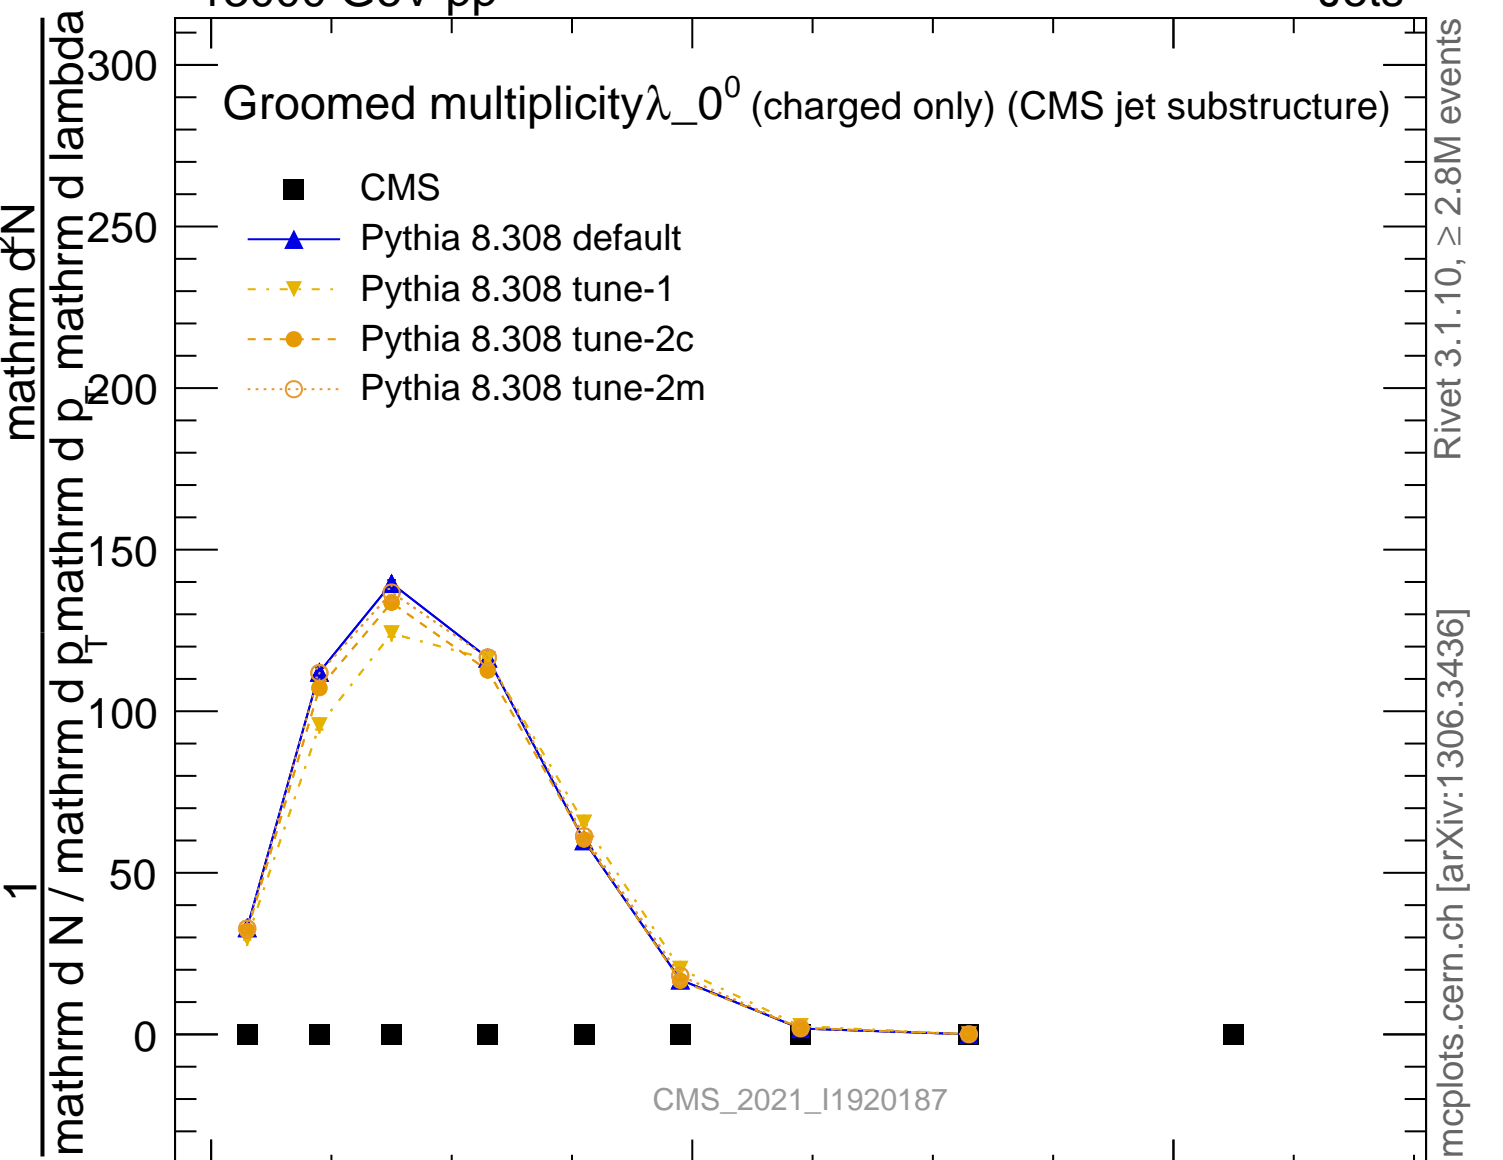

13000 GeV pp

Jets

Groomed multiplicity λ_0^0 (charged only) (CMS jet substructure)

- CMS
- ▲ Pythia 8.308 default
- ▼ Pythia 8.308 tune-1
- Pythia 8.308 tune-2c
- Pythia 8.308 tune-2m

CMS_2021_I1920187

mcplots.cern.ch [arXiv:1306.3436]

Rivet 3.1.10, ≥ 2.8M events