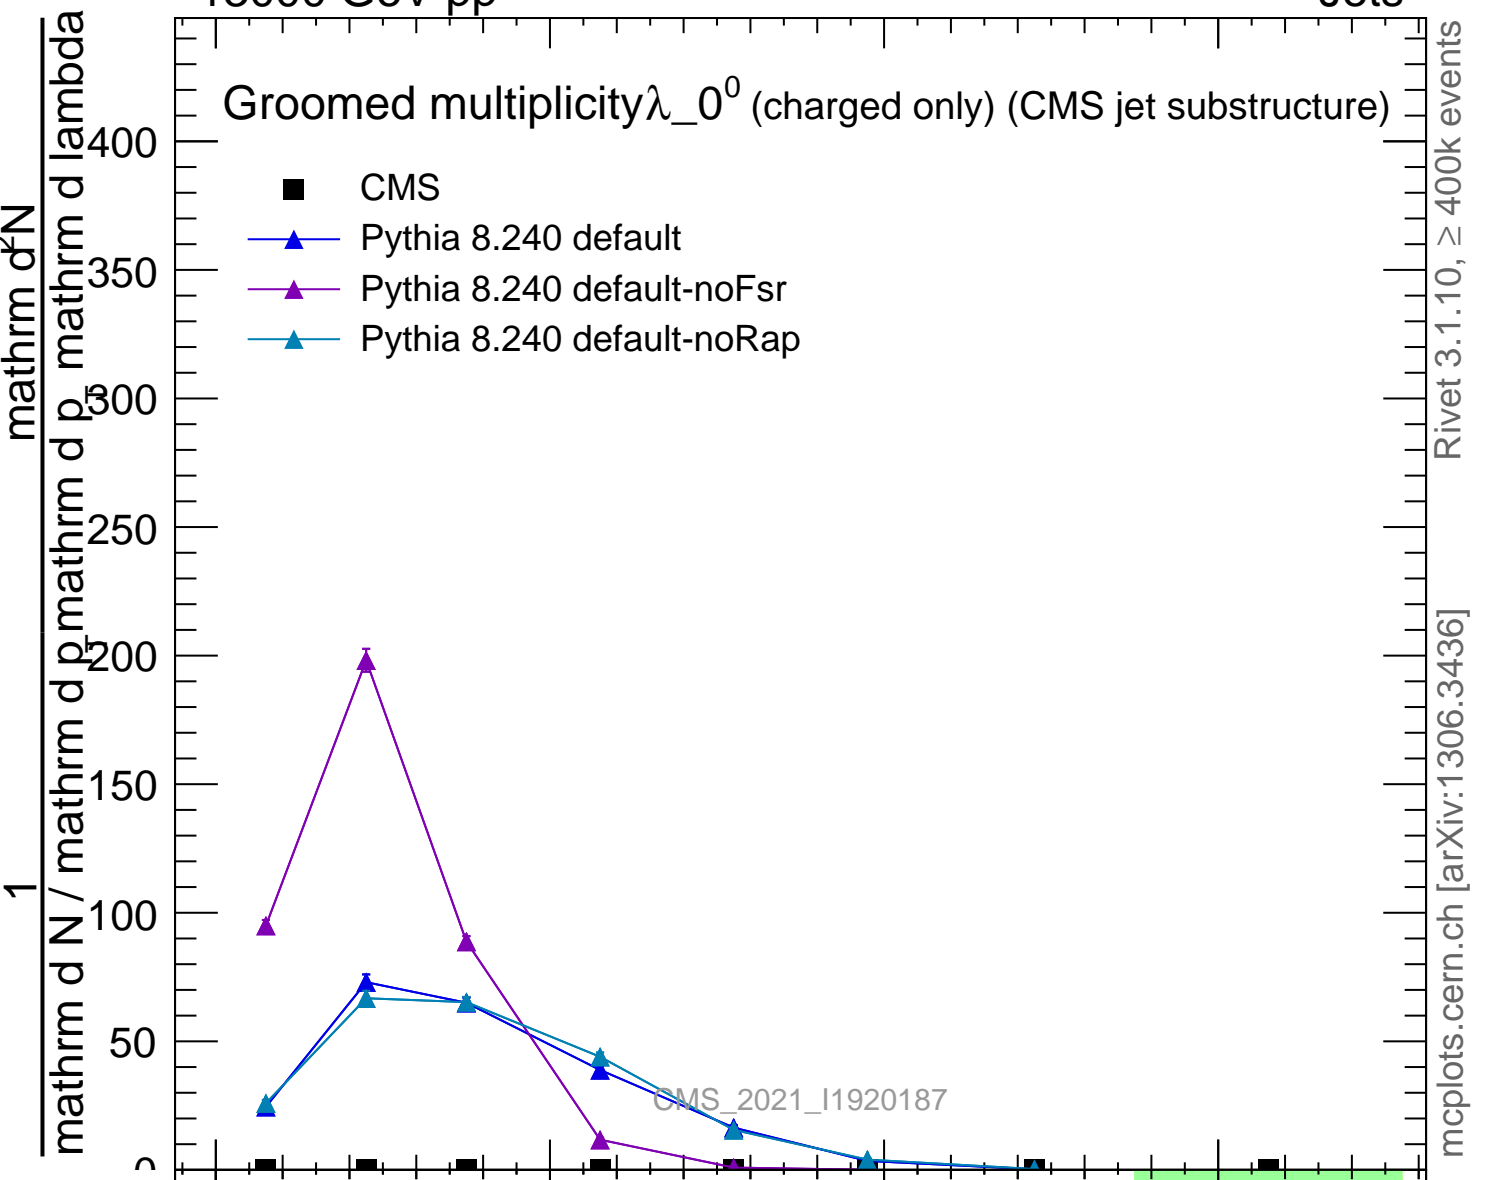

Groomed multiplicity λ_0^0 (charged only) (CMS jet substructure)

- CMS
- ▲ Pythia 8.240 default
- ▲ Pythia 8.240 default-noFsr
- ▲ Pythia 8.240 default-noRap

Rivet 3.1.10, ≥ 400k events
mcplots.cern.ch [arXiv:1306.3436]