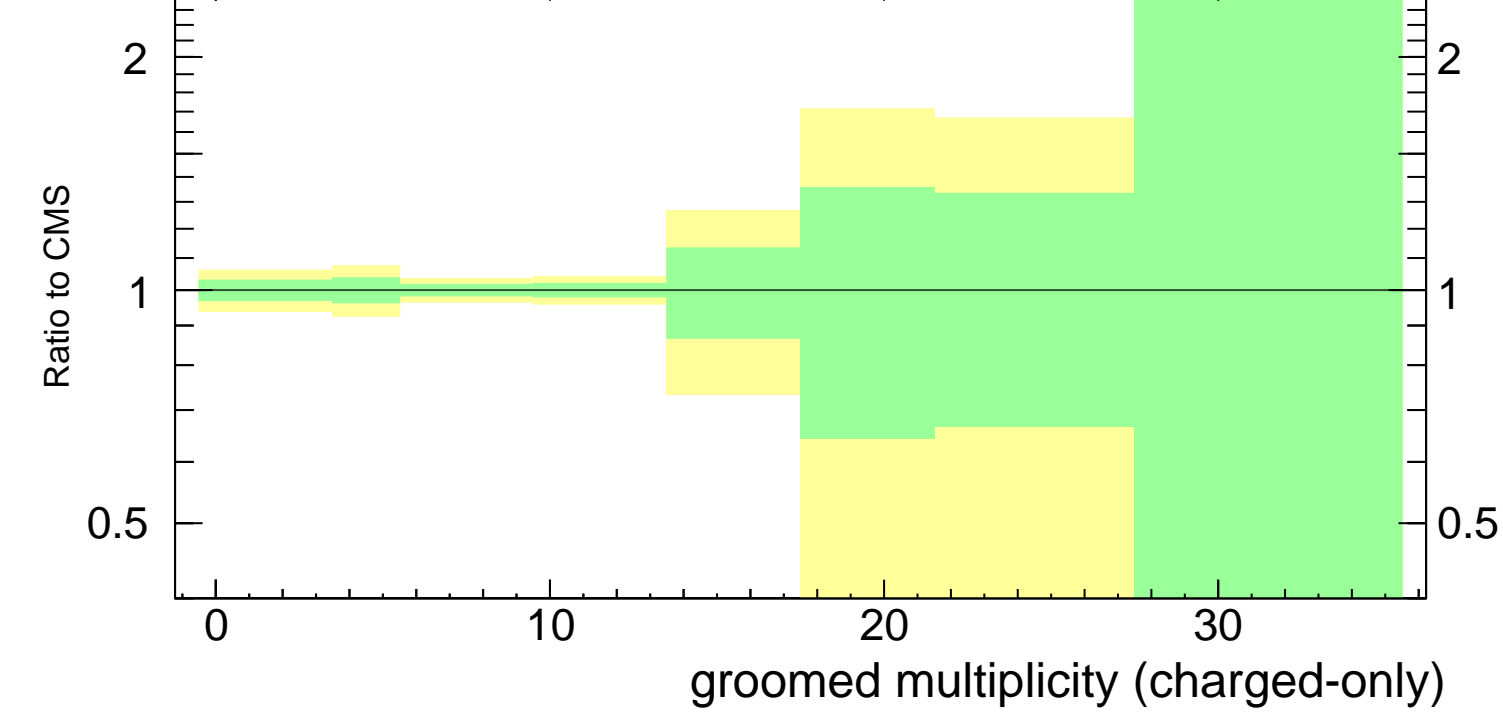

Groomed multiplicity λ_0^0 (charged only) (CMS jet substructure)

- CMS
- ▲ Pythia 8.240 default
- ▲ Pythia 8.240 default-noFsr
- ▲ Pythia 8.240 default-noRap

Rivet 3.1.10, ≥ 400k events
mcplots.cern.ch [arXiv:1306.3436]