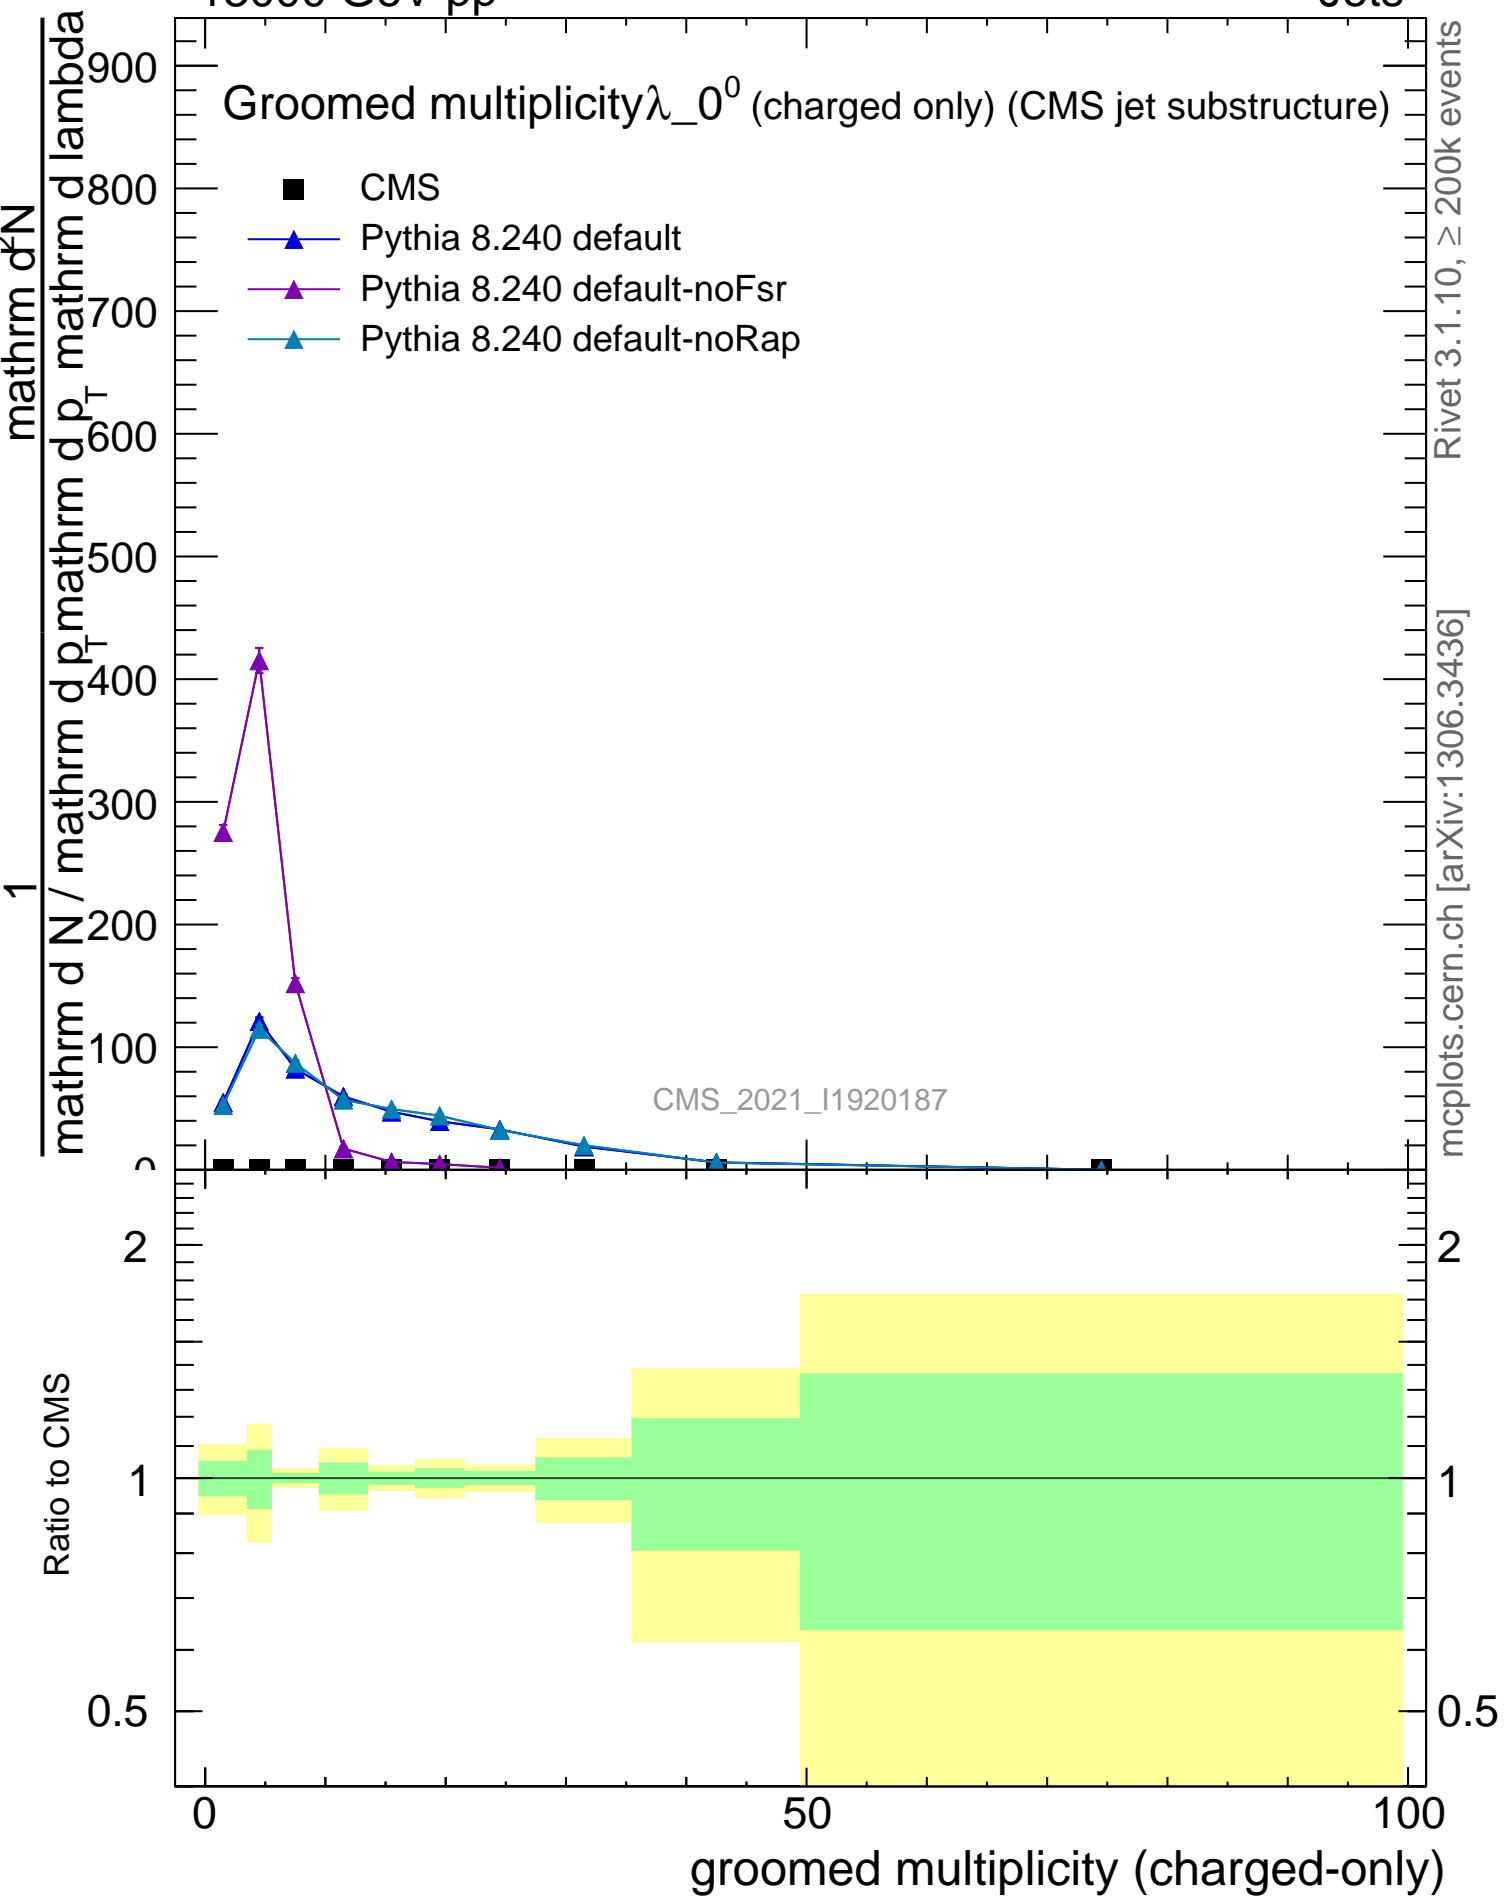

Groomed multiplicity λ_0^0 (charged only) (CMS jet substructure)

- CMS
- ▲ Pythia 8.240 default
- ▲ Pythia 8.240 default-noFsr
- ▲ Pythia 8.240 default-noRap

CMS_2021_I1920187

mcplots.cern.ch [arXiv:1306.3436]

Rivet 3.1.10, ≥ 200k events