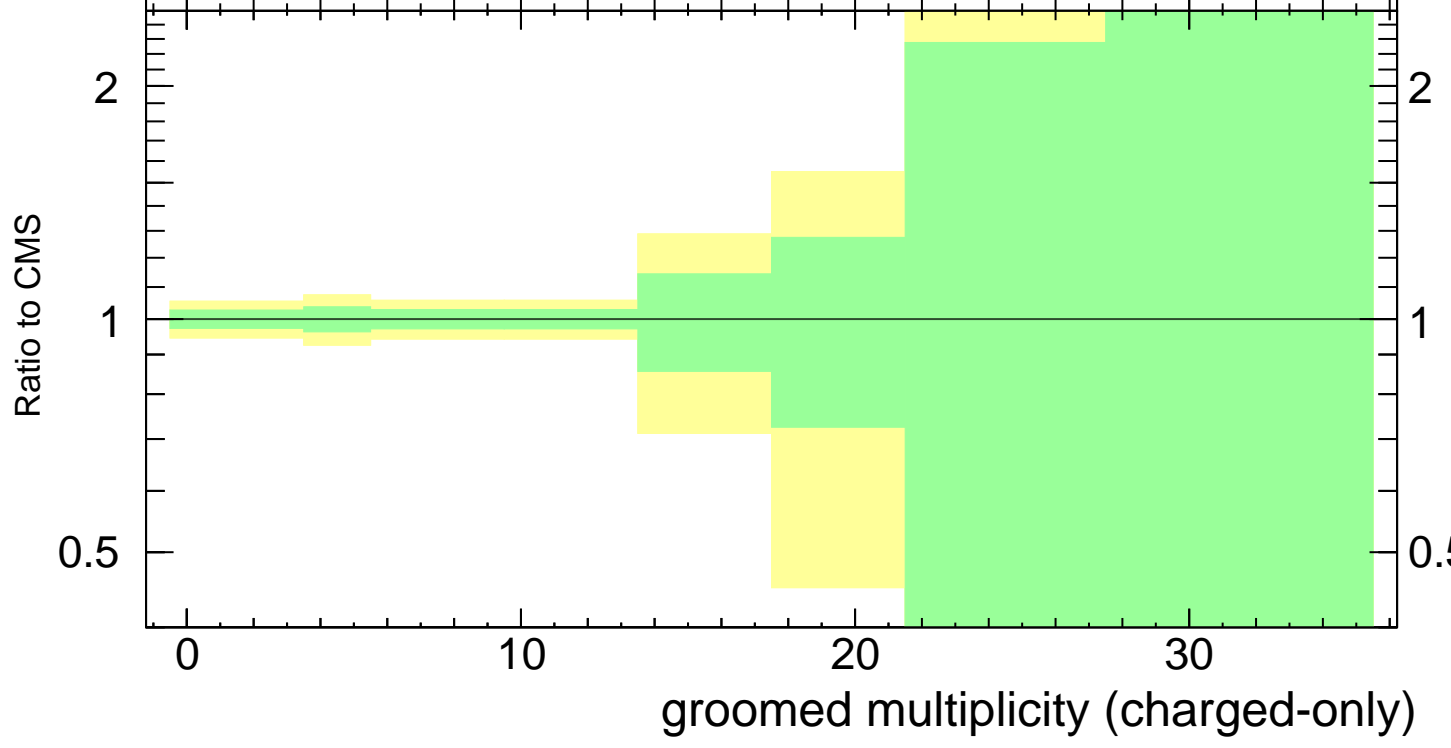

Groomed multiplicity λ_{0^0} (charged only) (CMS jet substructure)

- CMS
- ▲ Pythia 8.240 default
- ▲ Pythia 8.240 default-noFsr
- ▲ Pythia 8.240 default-noRap

CMS_2021_I1920187

mcplots.cern.ch [arXiv:1306.3436]