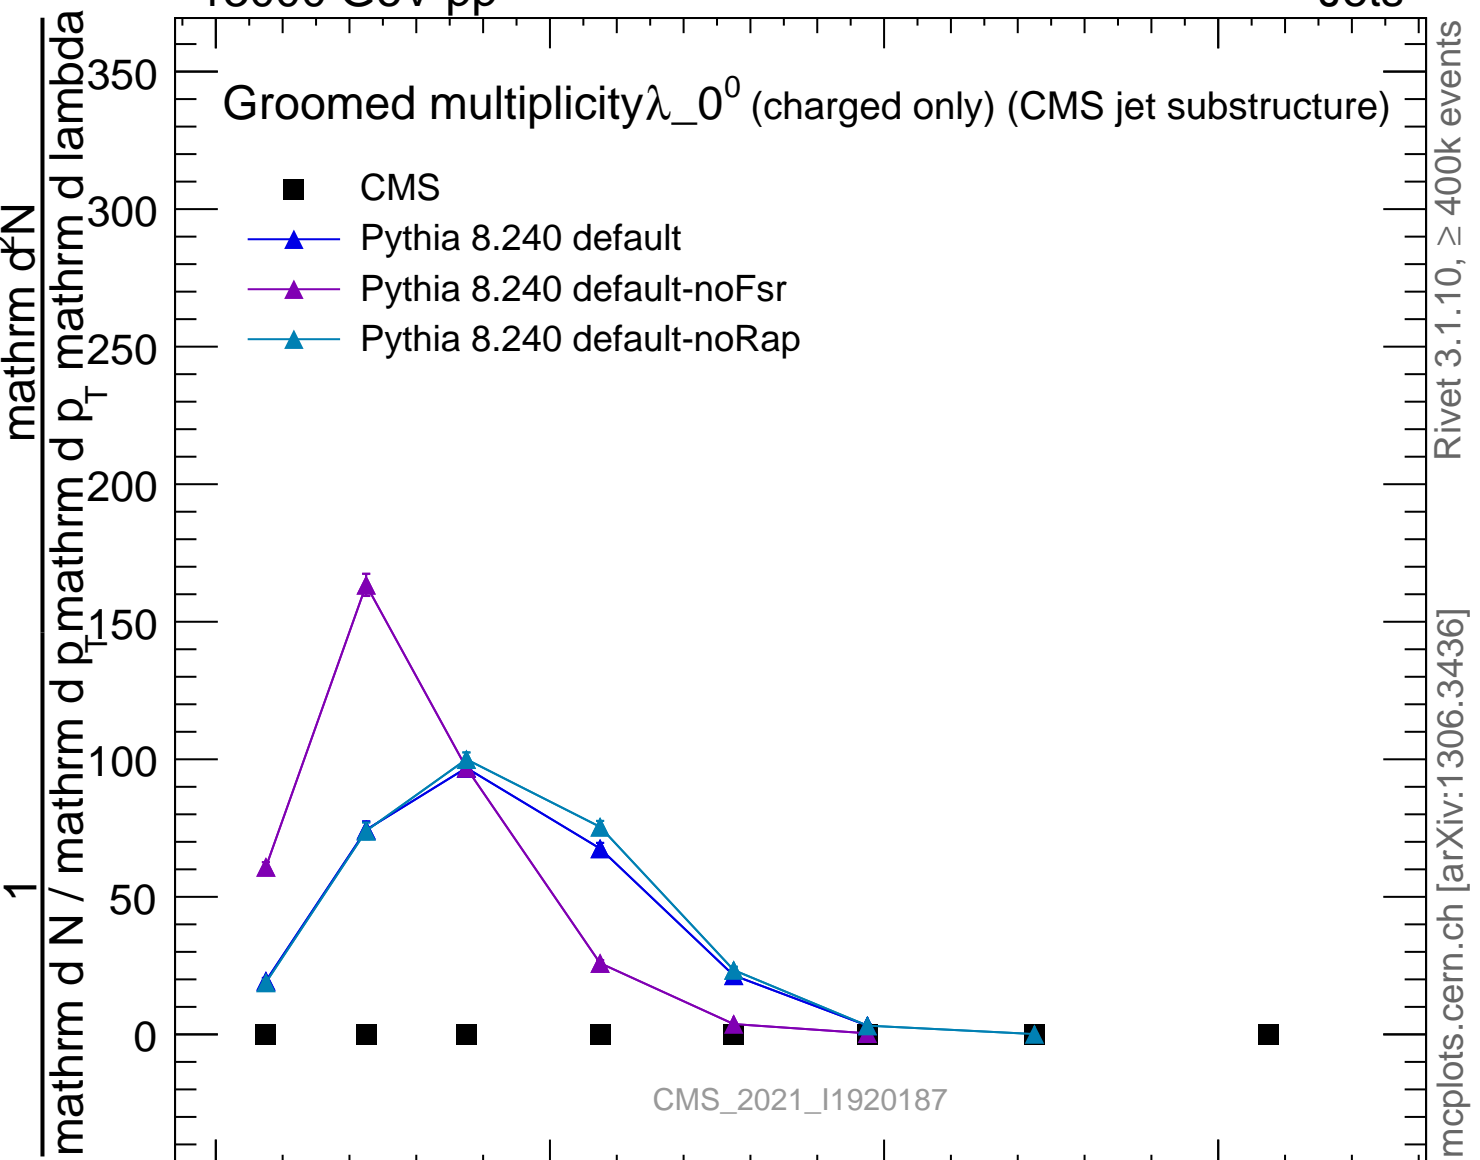

Groomed multiplicity λ_{0^0} (charged only) (CMS jet substructure)

- CMS
- ▲ Pythia 8.240 default
- ▲ Pythia 8.240 default-noFsr
- ▲ Pythia 8.240 default-noRap

CMS_2021_I1920187

mcplots.cern.ch [arXiv:1306.3436]

Rivet 3.1.10, ≥ 400k events