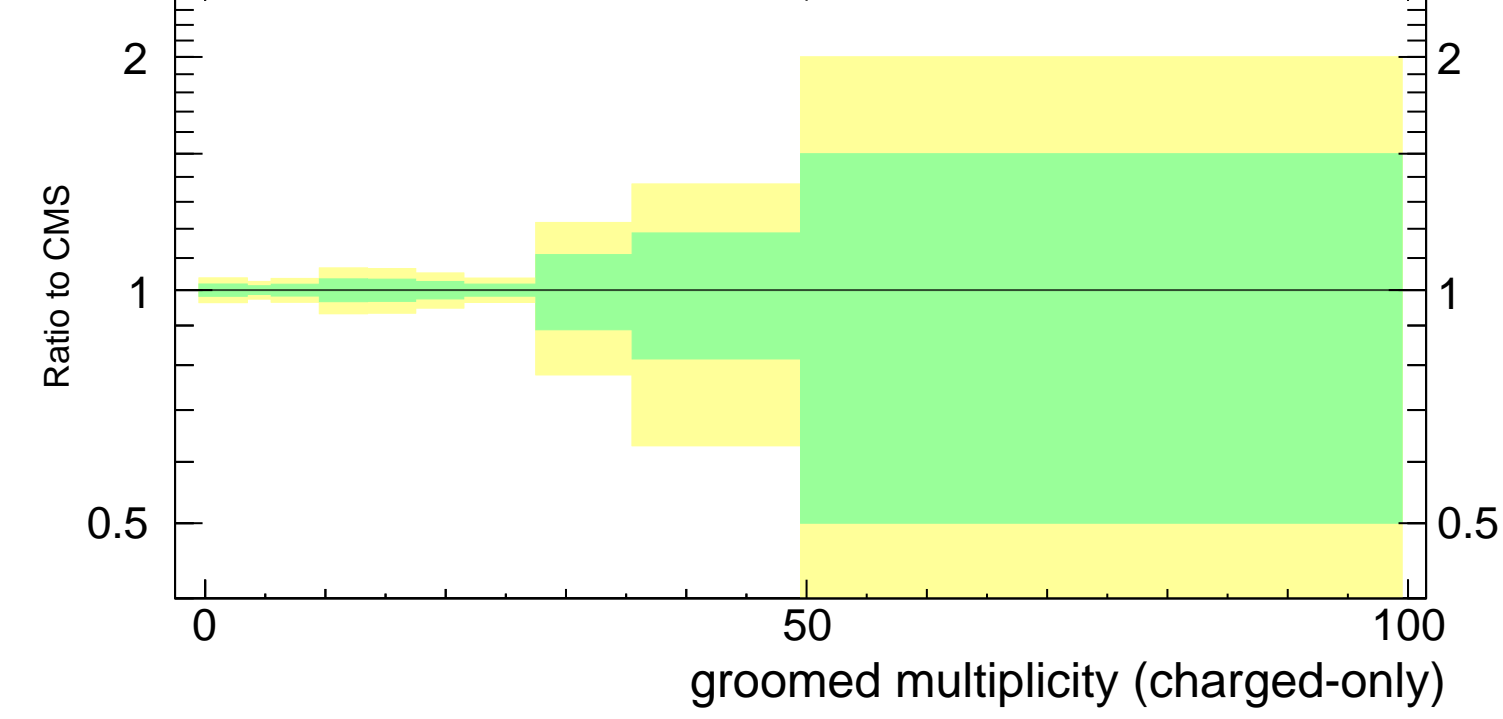

Groomed multiplicity  $\lambda_0^0$  (charged only) (CMS jet substructure)

- CMS
- ▲ Pythia 8.240 default
- ▲ Pythia 8.240 default-noFsr
- ▲ Pythia 8.240 default-noRap

CMS\_2021\_I1920187

mcplots.cern.ch [arXiv:1306.3436]