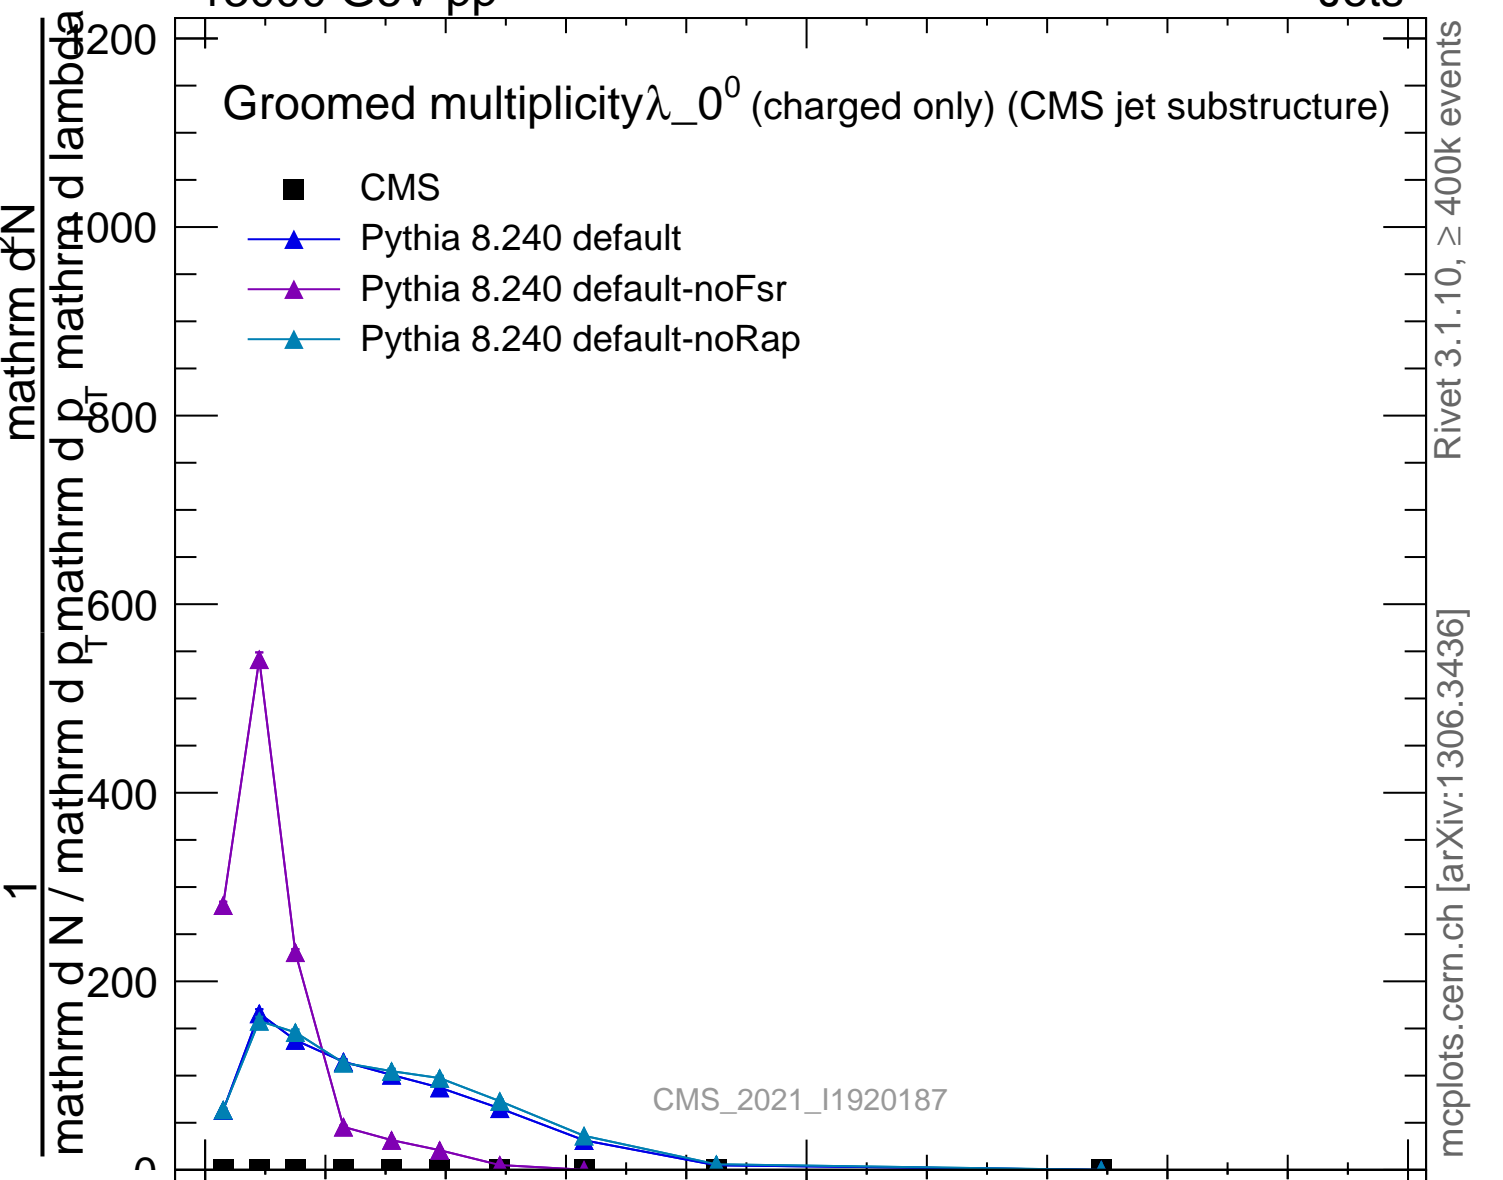

Groomed multiplicity  $\lambda_0^0$  (charged only) (CMS jet substructure)

- CMS
- ▲ Pythia 8.240 default
- ▲ Pythia 8.240 default-noFsr
- ▲ Pythia 8.240 default-noRap

CMS\_2021\_I1920187

mcplots.cern.ch [arXiv:1306.3436]

Rivet 3.1.10, ≥ 400k events