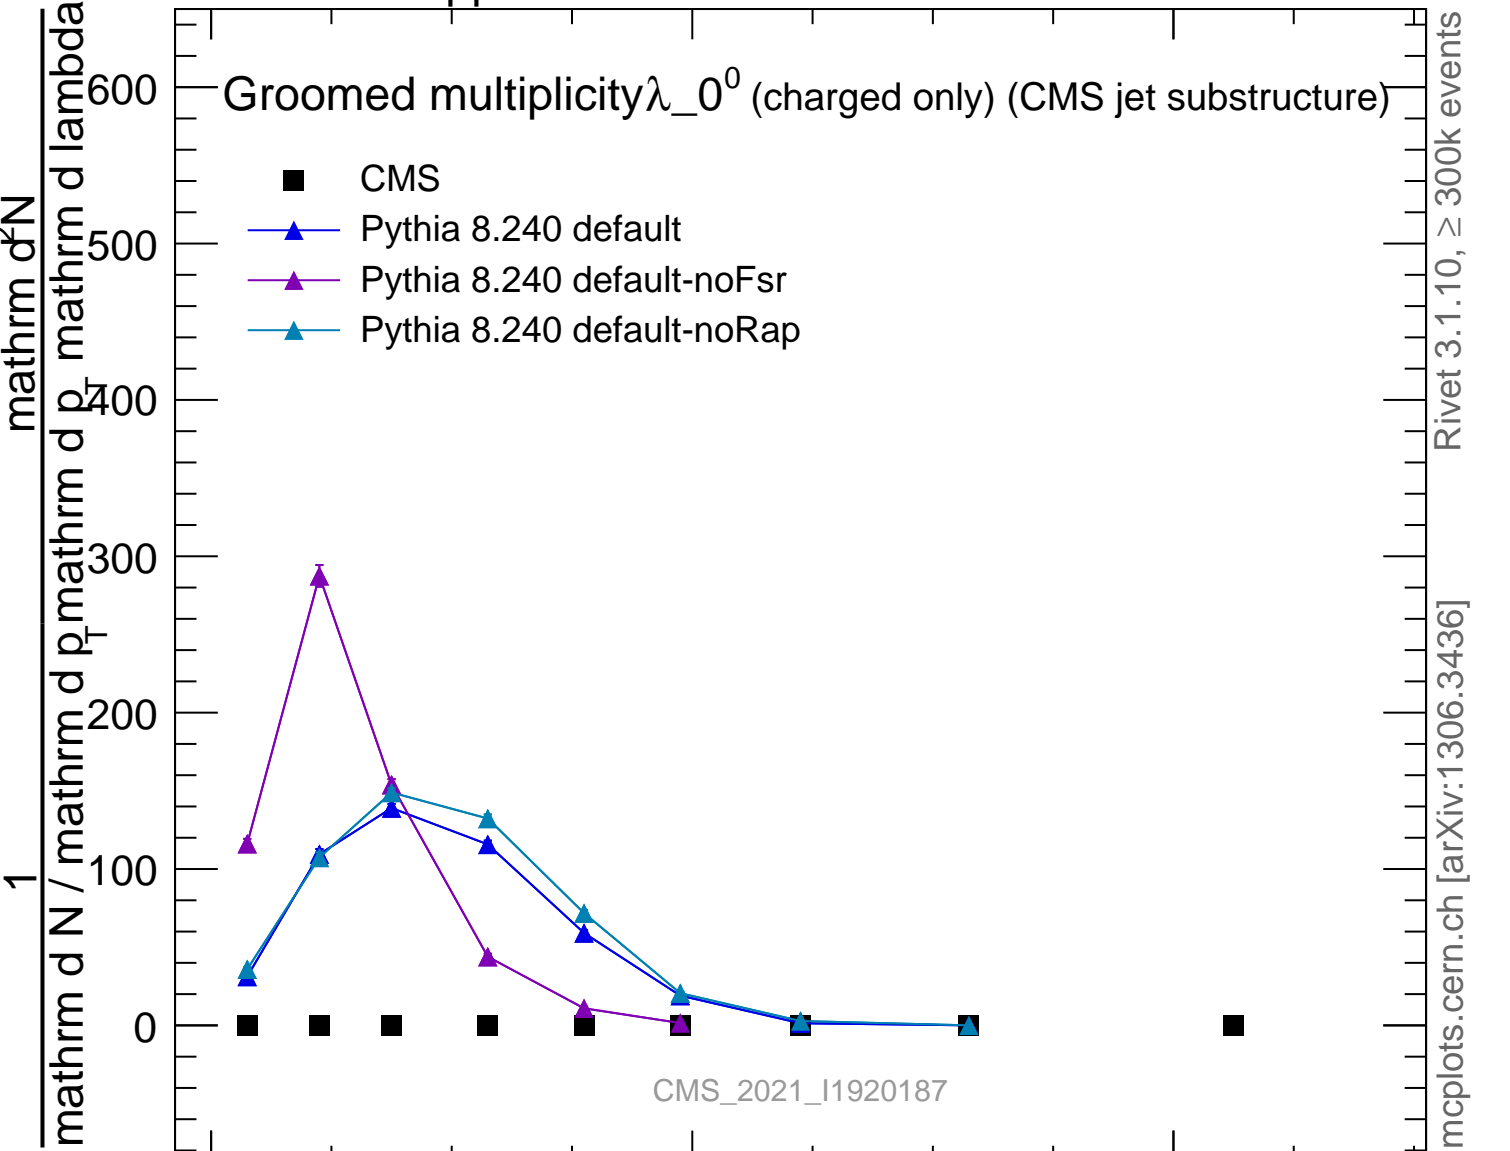

Groomed multiplicity λ_0^0 (charged only) (CMS jet substructure)

- CMS
- ▲ Pythia 8.240 default
- ▲ Pythia 8.240 default-noFsr
- ▲ Pythia 8.240 default-noRap

CMS_2021_I1920187

Rivet 3.1.10, ≥ 300k events
mcplots.cern.ch [arXiv:1306.3436]