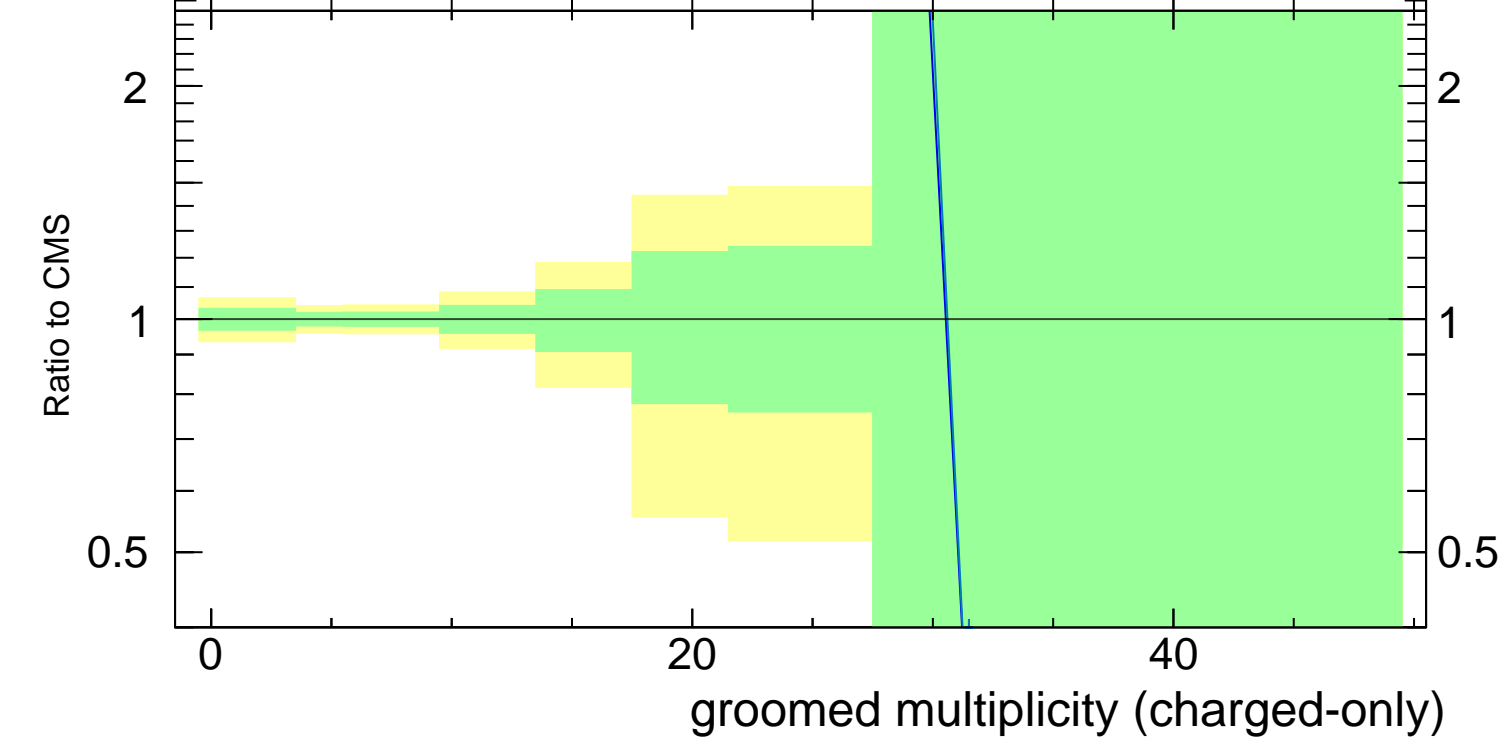

Groomed multiplicity λ_0^0 (charged only) (CMS jet substructure)

- CMS
- ▲ Pythia 8.240 default
- ▲ Pythia 8.240 default-noFsr
- ▲ Pythia 8.240 default-noRap

CMS_2021_I1920187

Rivet 3.1.10, ≥ 300k events
mcplots.cern.ch [arXiv:1306.3436]