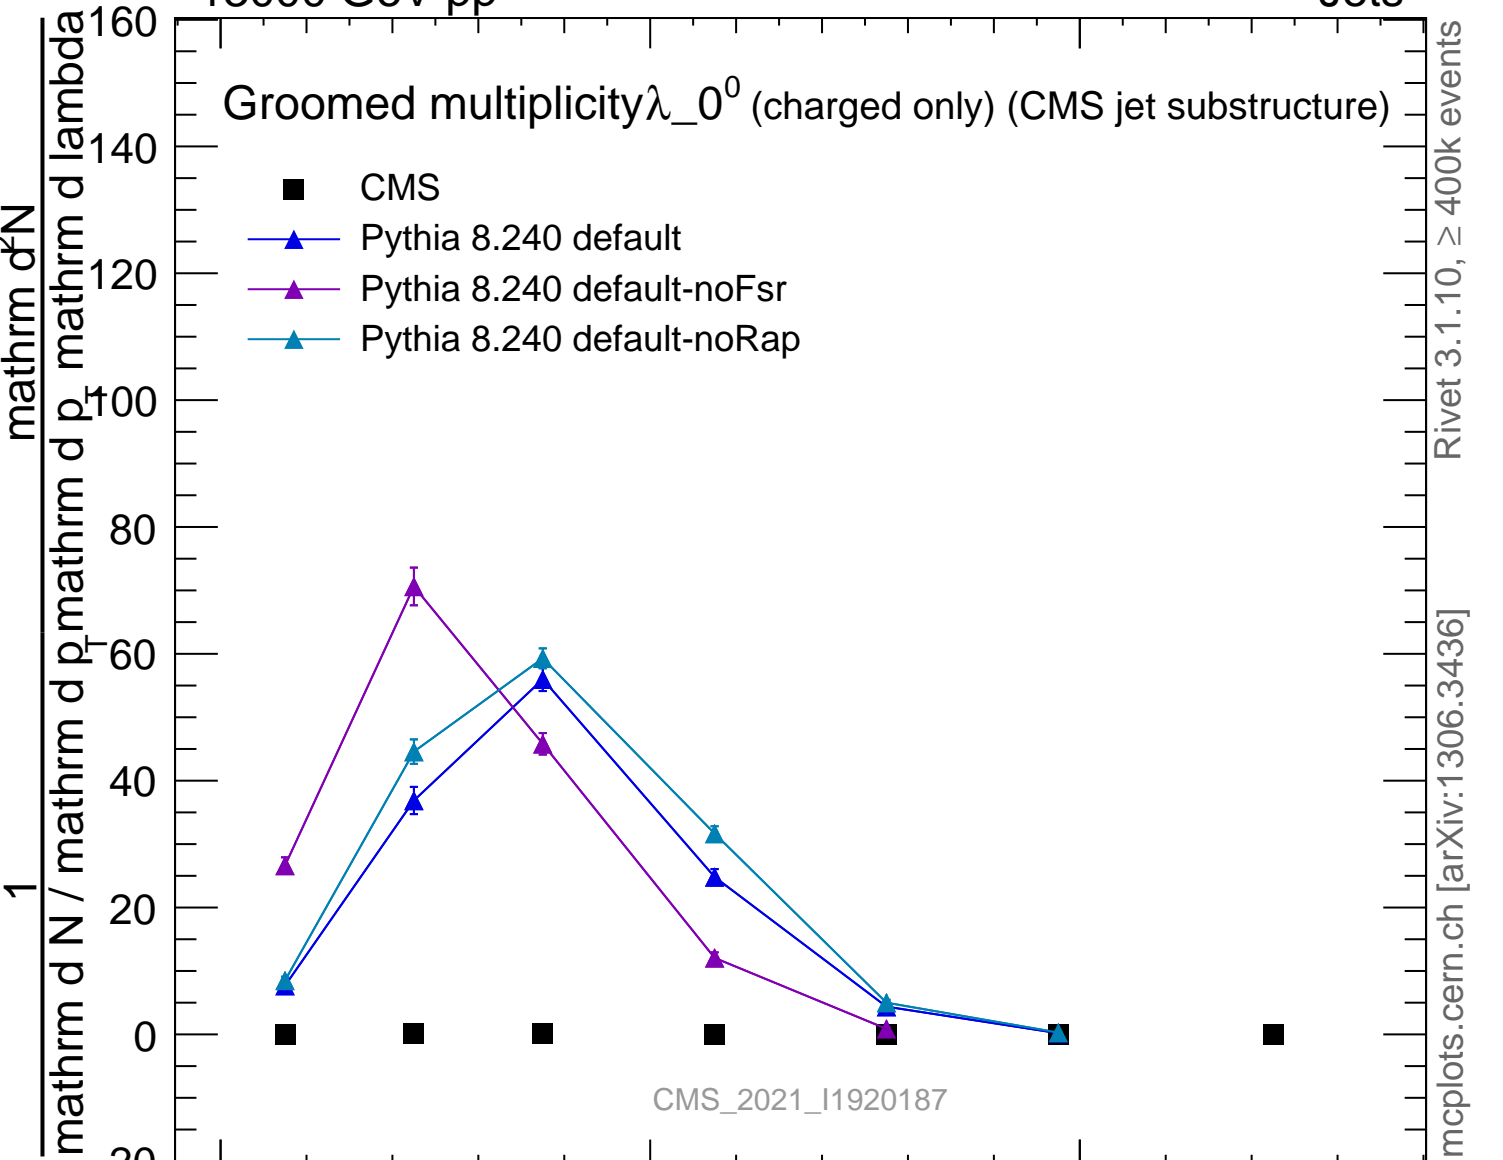

Groomed multiplicity λ_0^0 (charged only) (CMS jet substructure)

- CMS
- ▲ Pythia 8.240 default
- ▲ Pythia 8.240 default-noFsr
- ▲ Pythia 8.240 default-noRap

CMS_2021_I1920187

mcplots.cern.ch [arXiv:1306.3436]

Rivet 3.1.10, ≥ 400k events