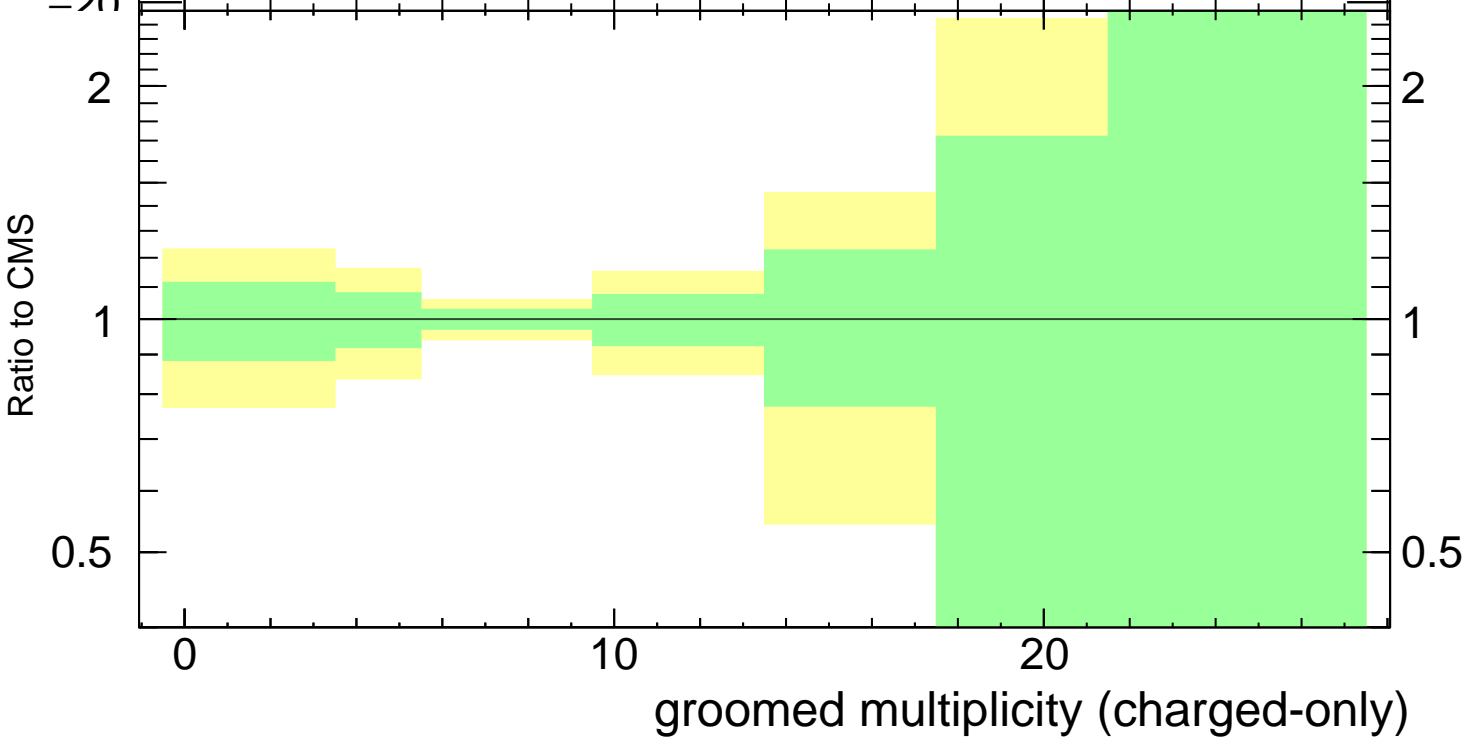

Groomed multiplicity λ_0^0 (charged only) (CMS jet substructure)

- CMS
- ▲ Pythia 8.240 default
- ▲ Pythia 8.240 default-noFsr
- ▲ Pythia 8.240 default-noRap

CMS_2021_I1920187

mcplots.cern.ch [arXiv:1306.3436]