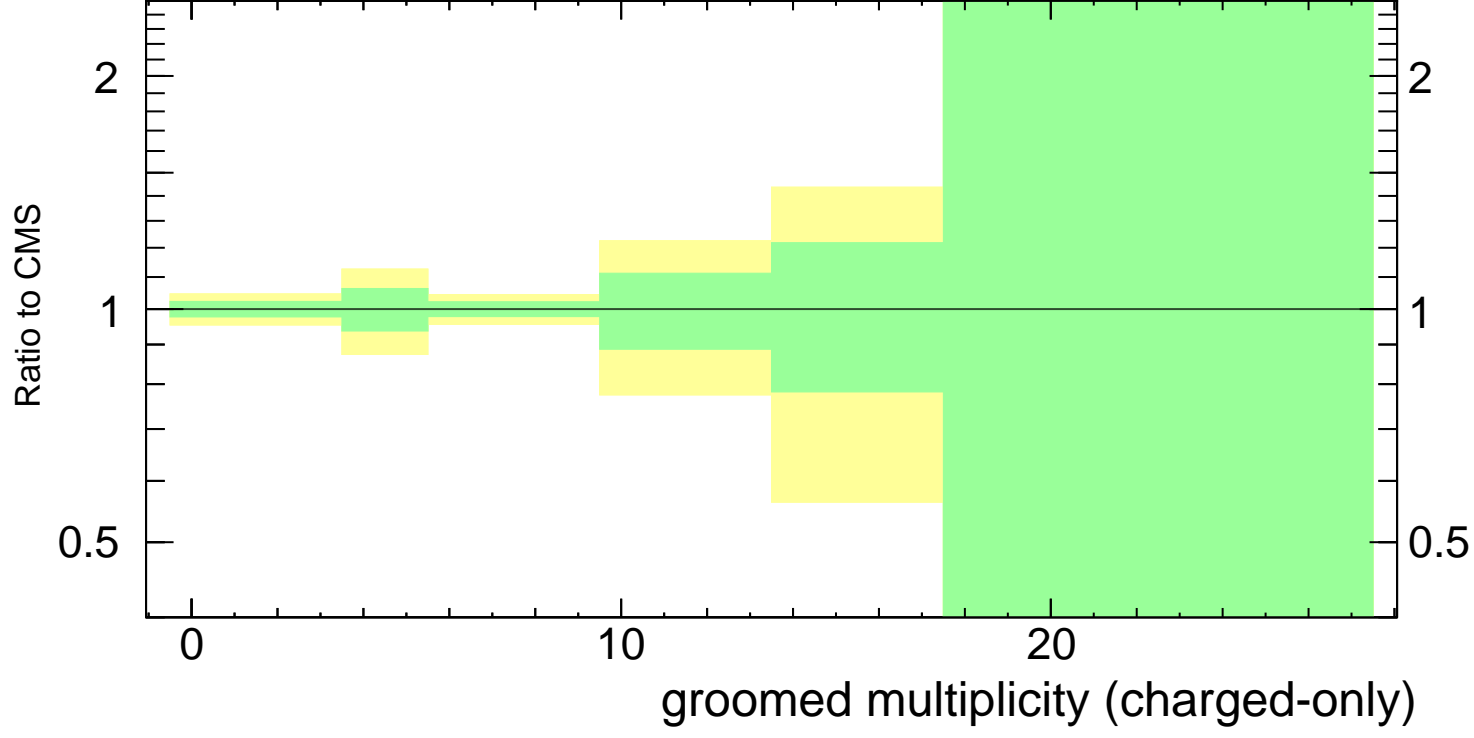

Groomed multiplicity λ_0^0 (charged only) (CMS jet substructure)

- CMS
- ▲ Pythia 8.308 default
- ▲ Pythia 8.308 default-noCR

CMS_2021_I1920187

Rivet 3.1.10, ≥ 3.2M events

mcplots.cern.ch [arXiv:1306.3436]