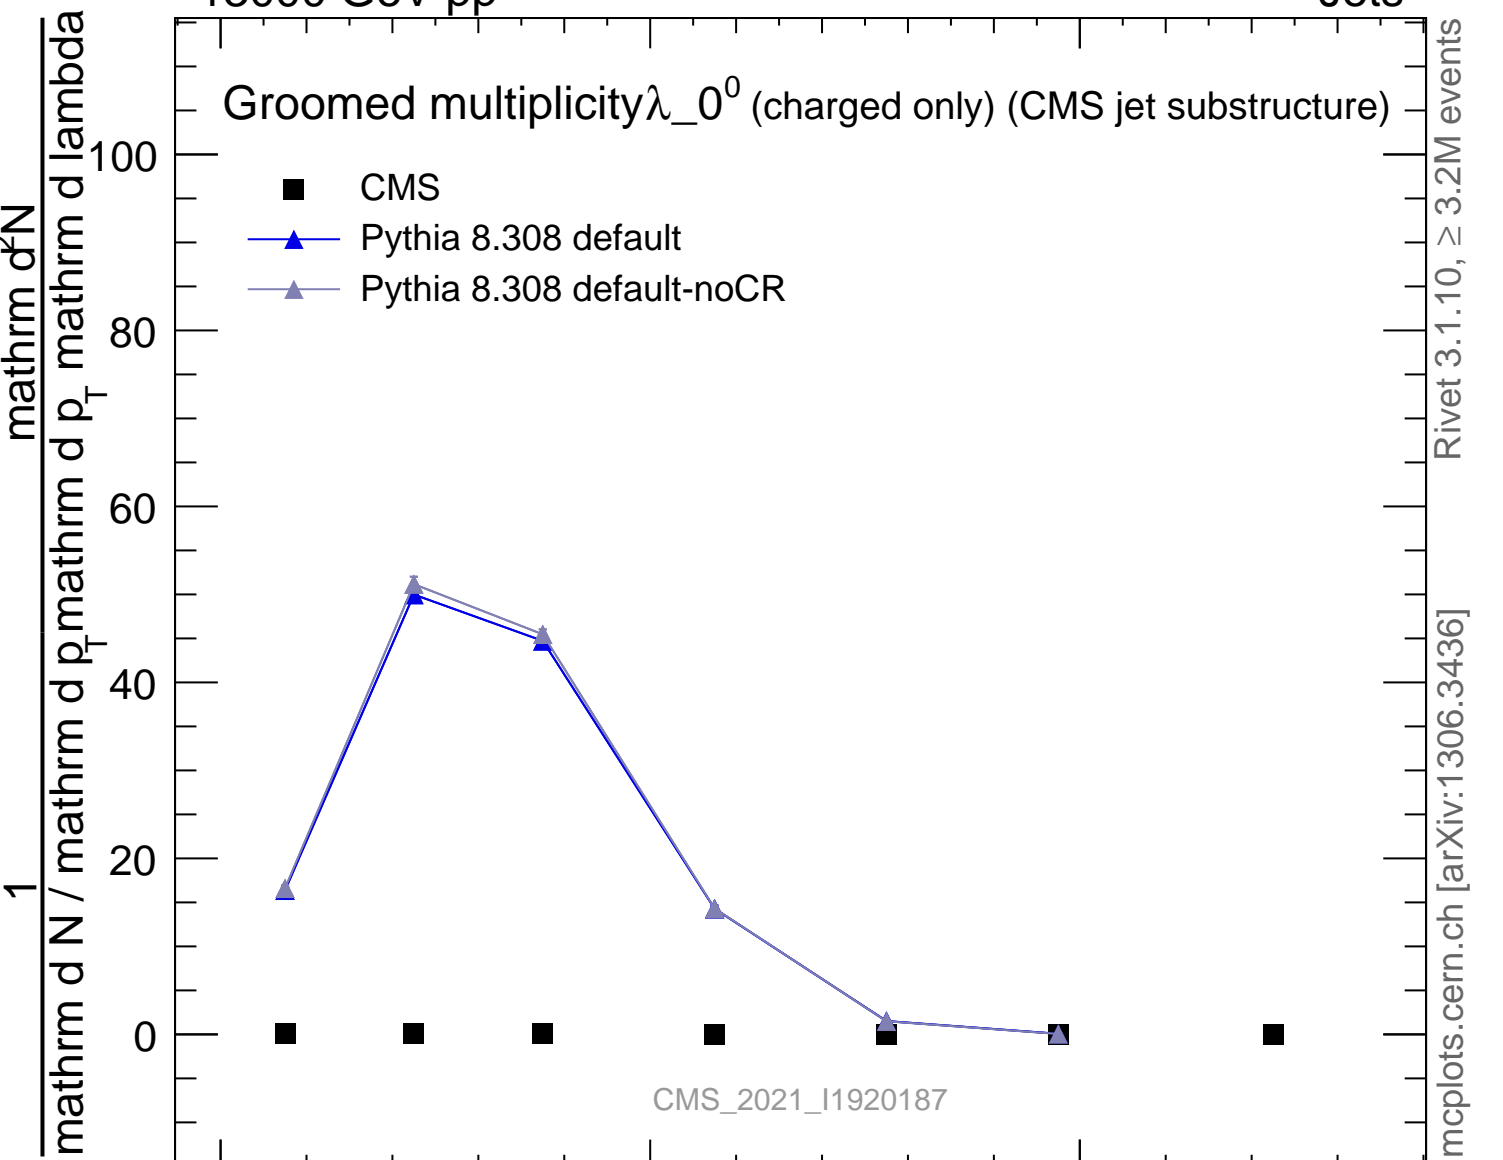

Groomed multiplicity λ_0^0 (charged only) (CMS jet substructure)

- CMS
- ▲ Pythia 8.308 default
- ▲ Pythia 8.308 default-noCR

CMS_2021_I1920187

Rivet 3.1.10, ≥ 3.2M events

mcplots.cern.ch [arXiv:1306.3436]