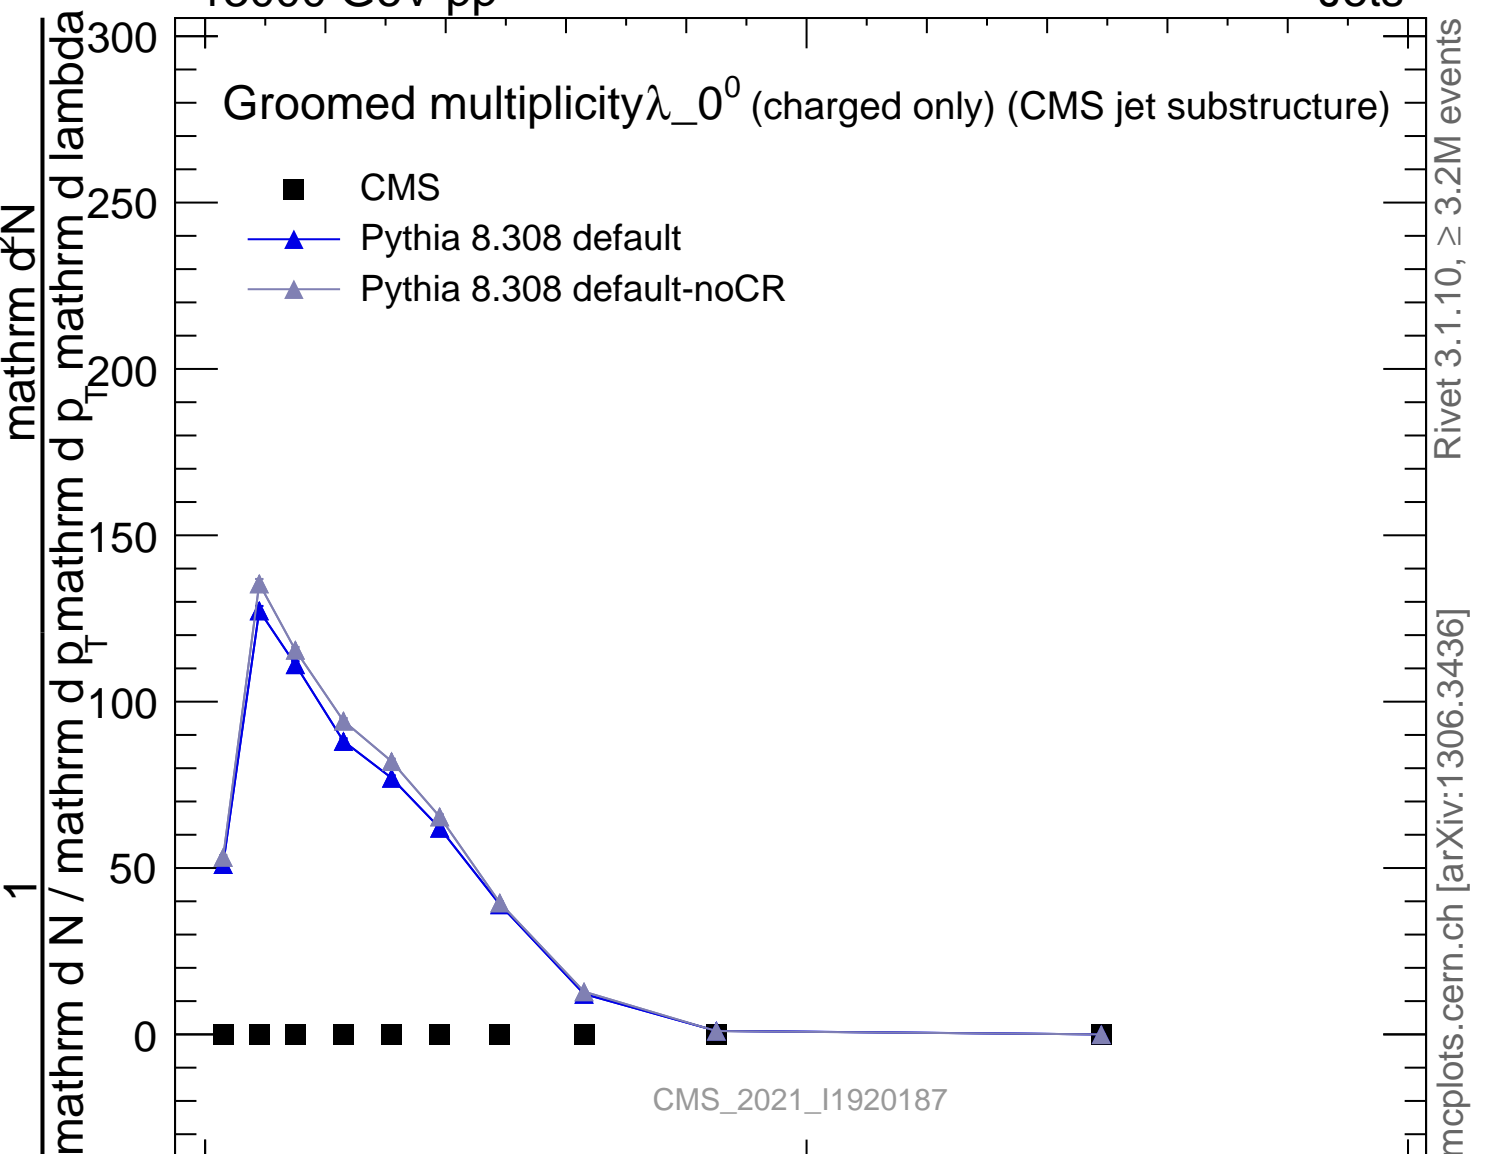

13000 GeV pp

Jets

Groomed multiplicity λ_0^0 (charged only) (CMS jet substructure)

- CMS
- ▲ Pythia 8.308 default
- ▲ Pythia 8.308 default-noCR

CMS_2021_I1920187

mcplots.cern.ch [arXiv:1306.3436]

Rivet 3.1.10, ≥ 3.2M events