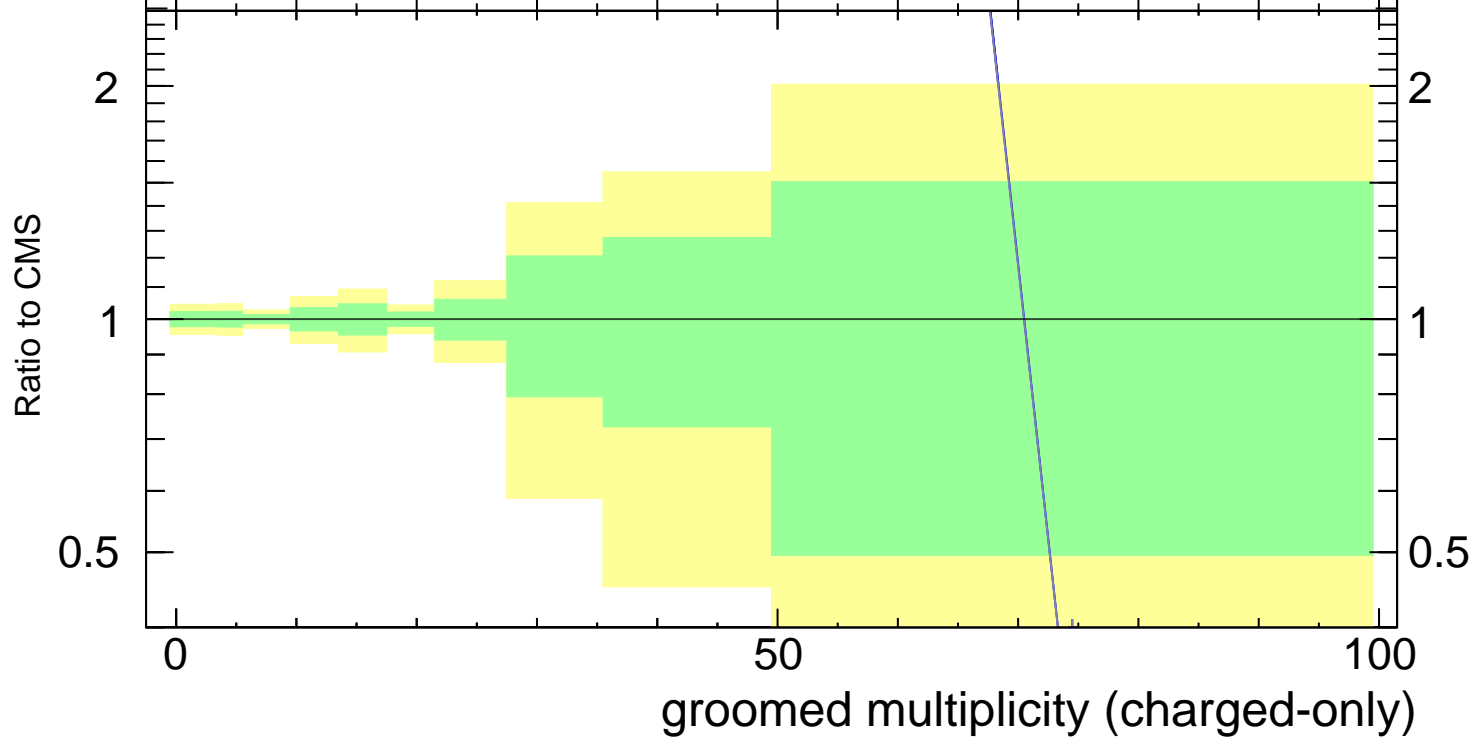

13000 GeV pp

Jets

Groomed multiplicity λ_0^0 (charged only) (CMS jet substructure)

- CMS
- ▲ Pythia 8.308 default
- ▲ Pythia 8.308 default-noCR

CMS_2021_I1920187

mcplots.cern.ch [arXiv:1306.3436]

Rivet 3.1.10, ≥ 3.2M events