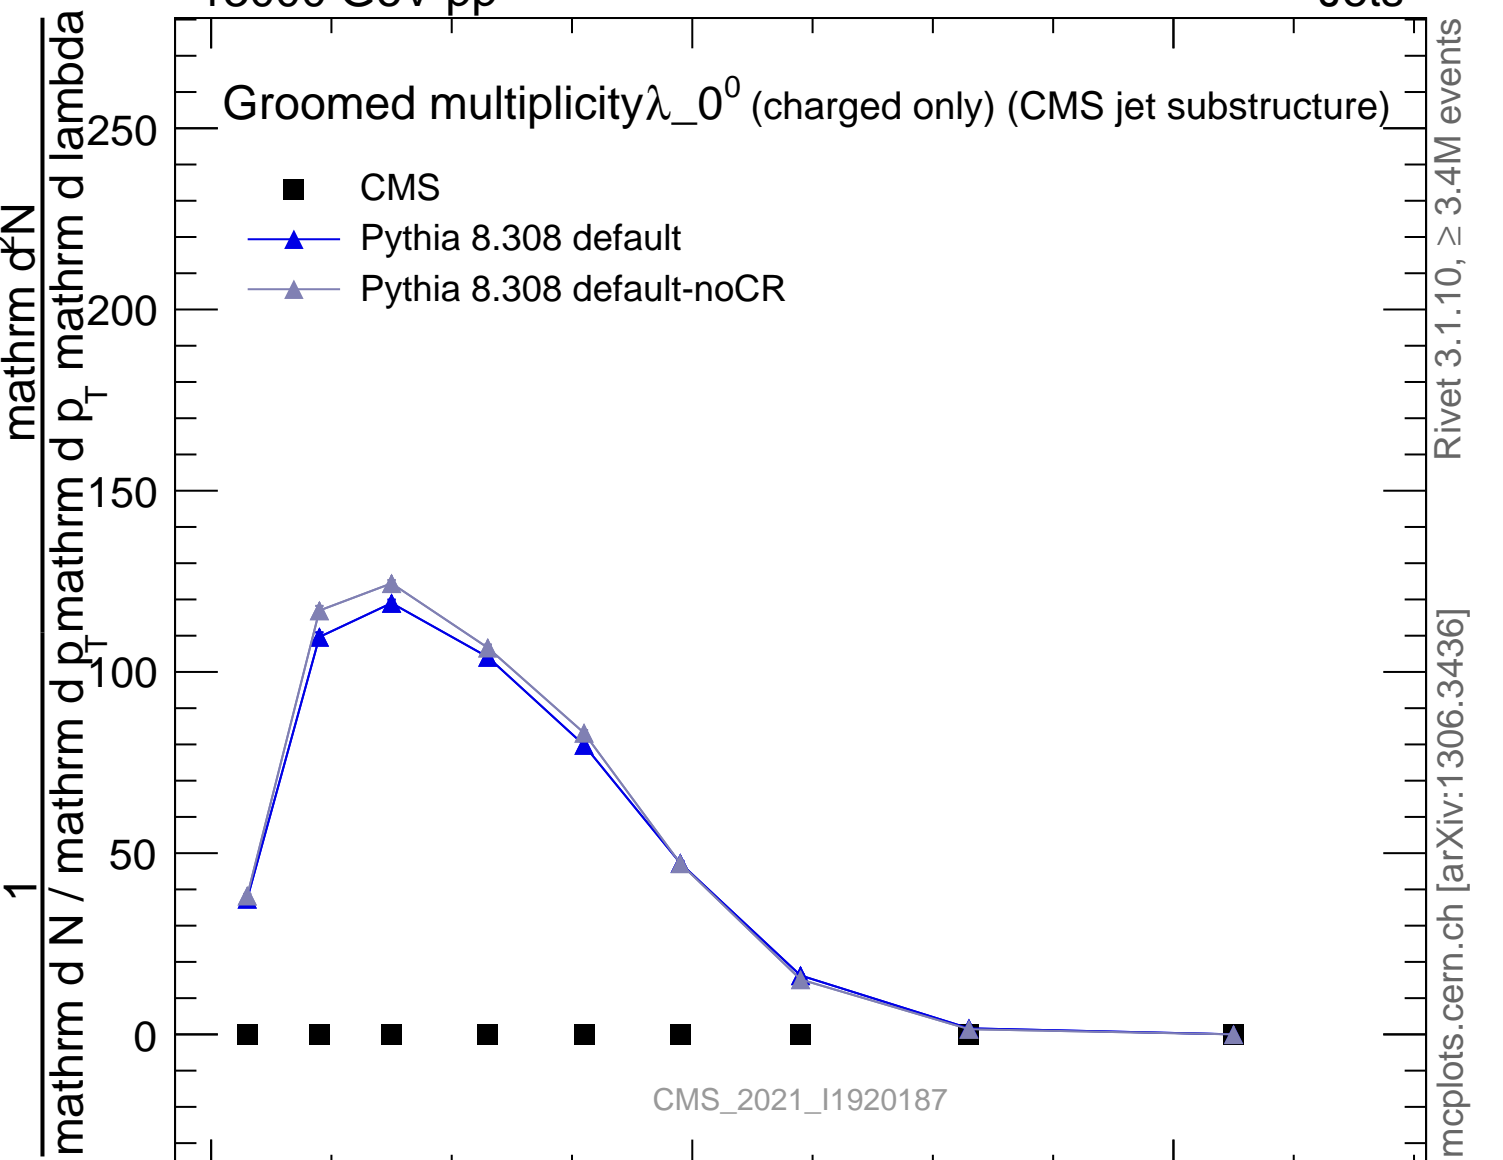

Groomed multiplicity λ_{0^0} (charged only) (CMS jet substructure)

- CMS
- ▲ Pythia 8.308 default
- ▲ Pythia 8.308 default-noCR

Rivet 3.1.10, $\geq 3.4\text{M}$ events
mcplots.cern.ch [arXiv:1306.3436]