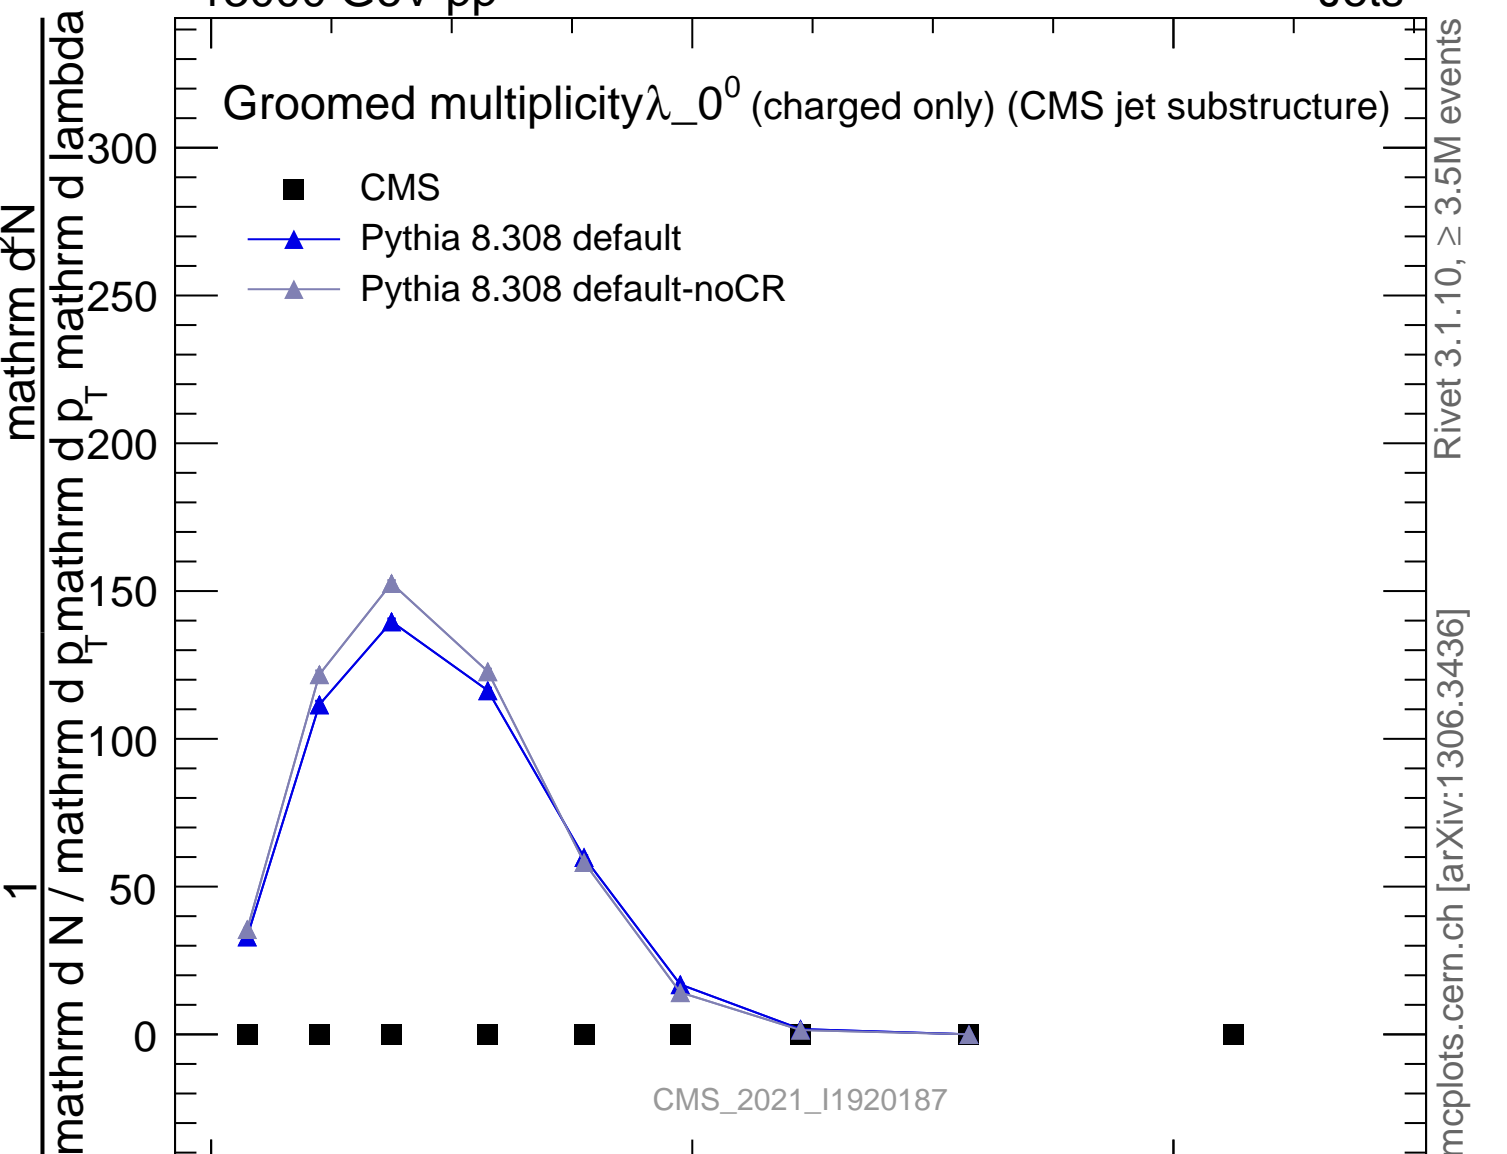

13000 GeV pp

Jets

Groomed multiplicity  $\lambda_{0^0}$  (charged only) (CMS jet substructure)

- CMS
- ▲ Pythia 8.308 default
- ▲ Pythia 8.308 default-noCR

CMS\_2021\_I1920187

mcplots.cern.ch [arXiv:1306.3436]

Rivet 3.1.10,  $\geq 3.5M$  events