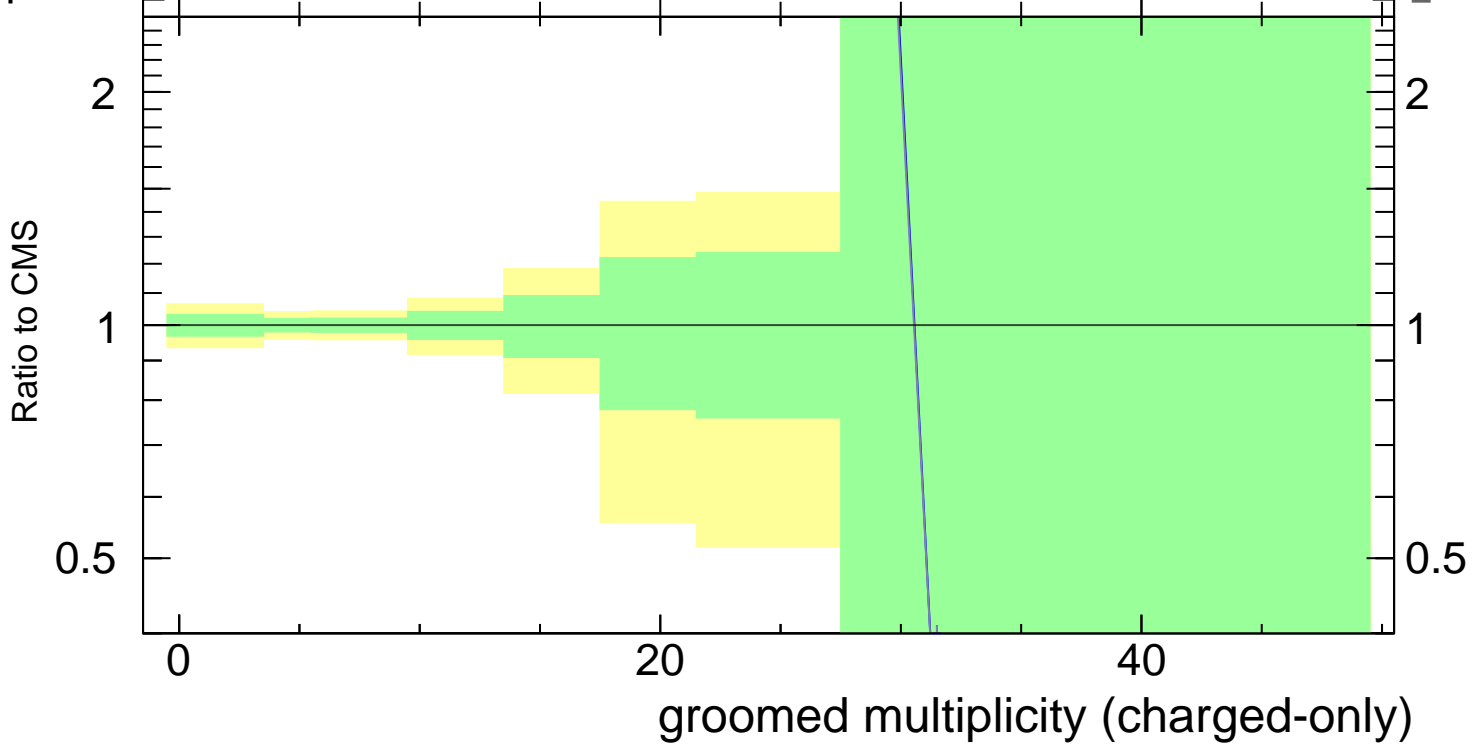

13000 GeV pp

Jets

Groomed multiplicity  $\lambda_{0^0}$  (charged only) (CMS jet substructure)

- CMS
- ▲ Pythia 8.308 default
- ▲ Pythia 8.308 default-noCR

CMS\_2021\_I1920187

mcplots.cern.ch [arXiv:1306.3436]

Rivet 3.1.10,  $\geq 3.5M$  events