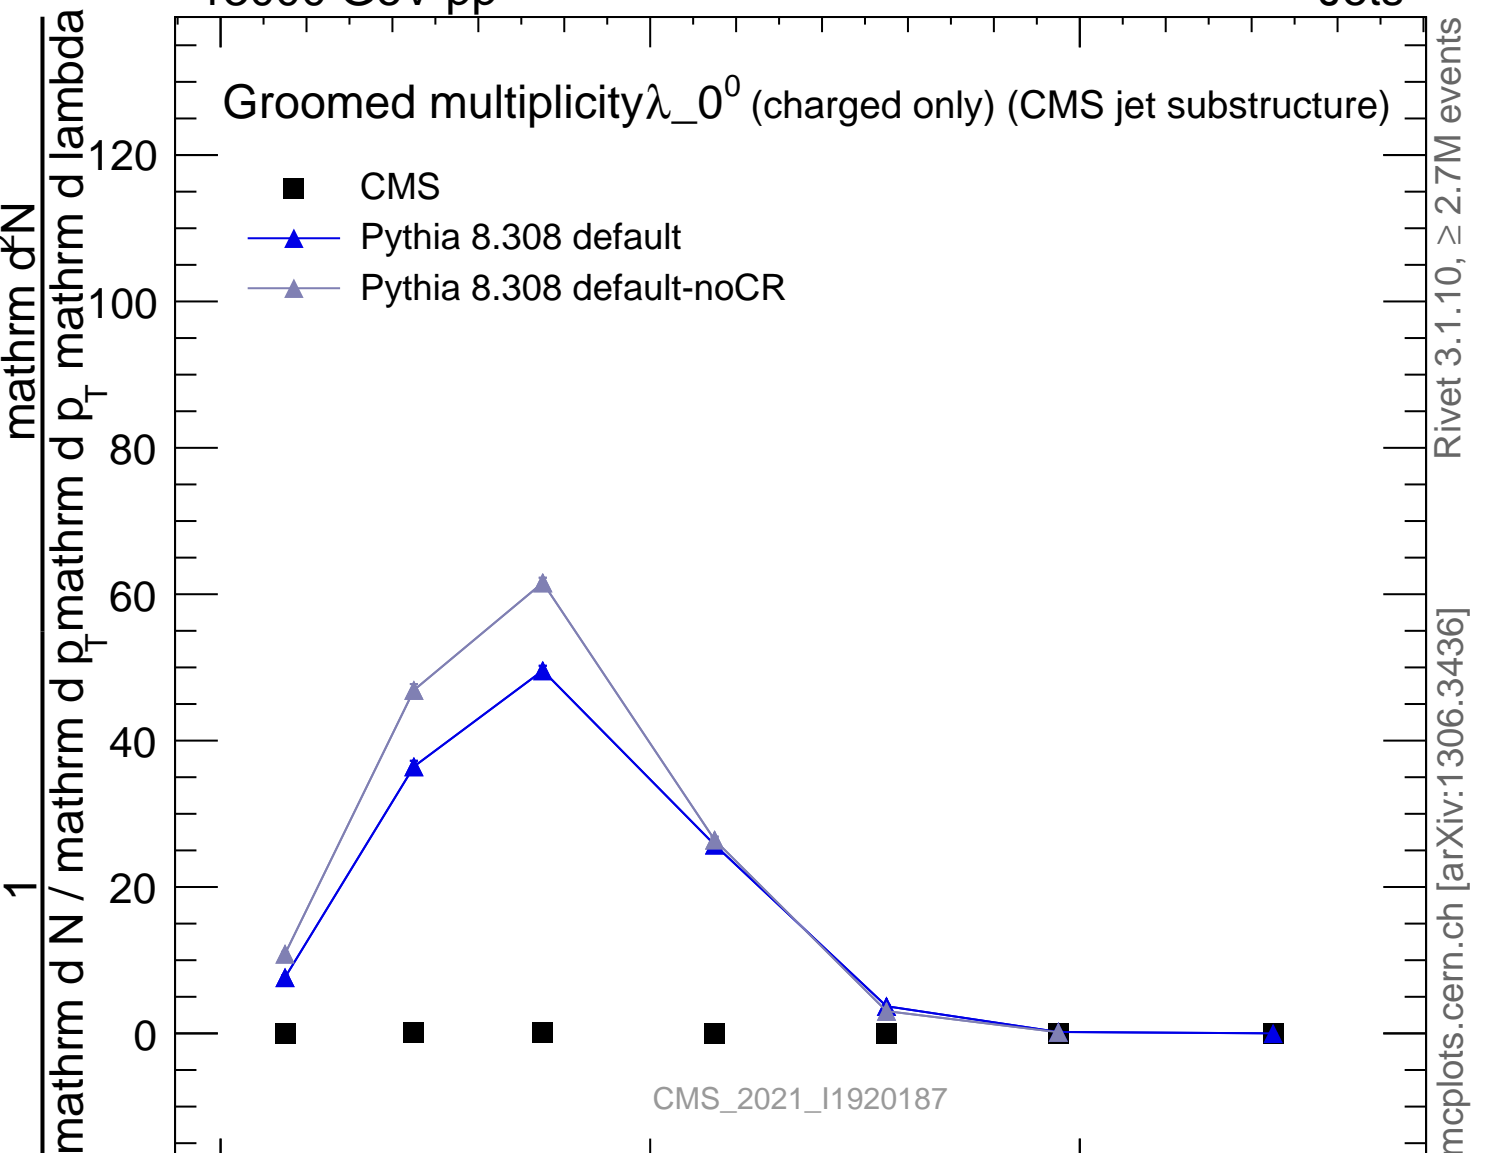

Groomed multiplicity λ_0^0 (charged only) (CMS jet substructure)

- CMS
- ▲ Pythia 8.308 default
- ▲ Pythia 8.308 default-noCR

CMS_2021_I1920187

Rivet 3.1.10, ≥ 2.7M events

mcplots.cern.ch [arXiv:1306.3436]