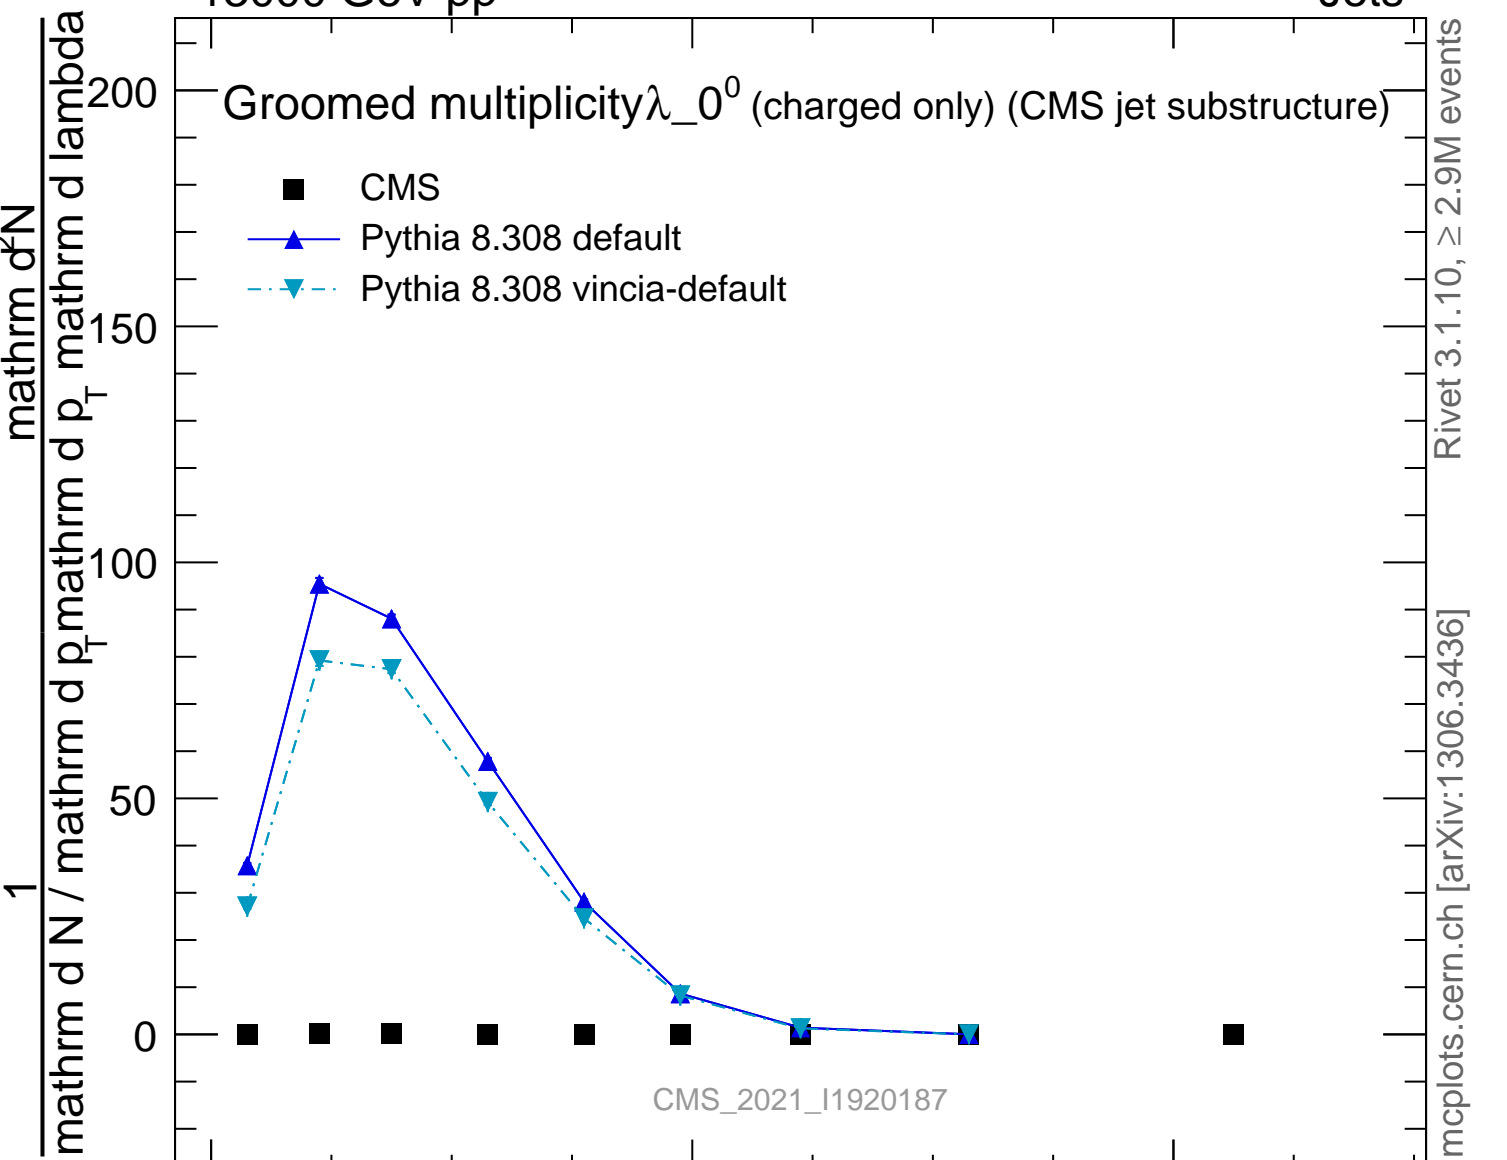

13000 GeV pp

Jets

Rivet 3.1.10, ≥ 2.9M events

mcplots.cern.ch [arXiv:1306.3436]