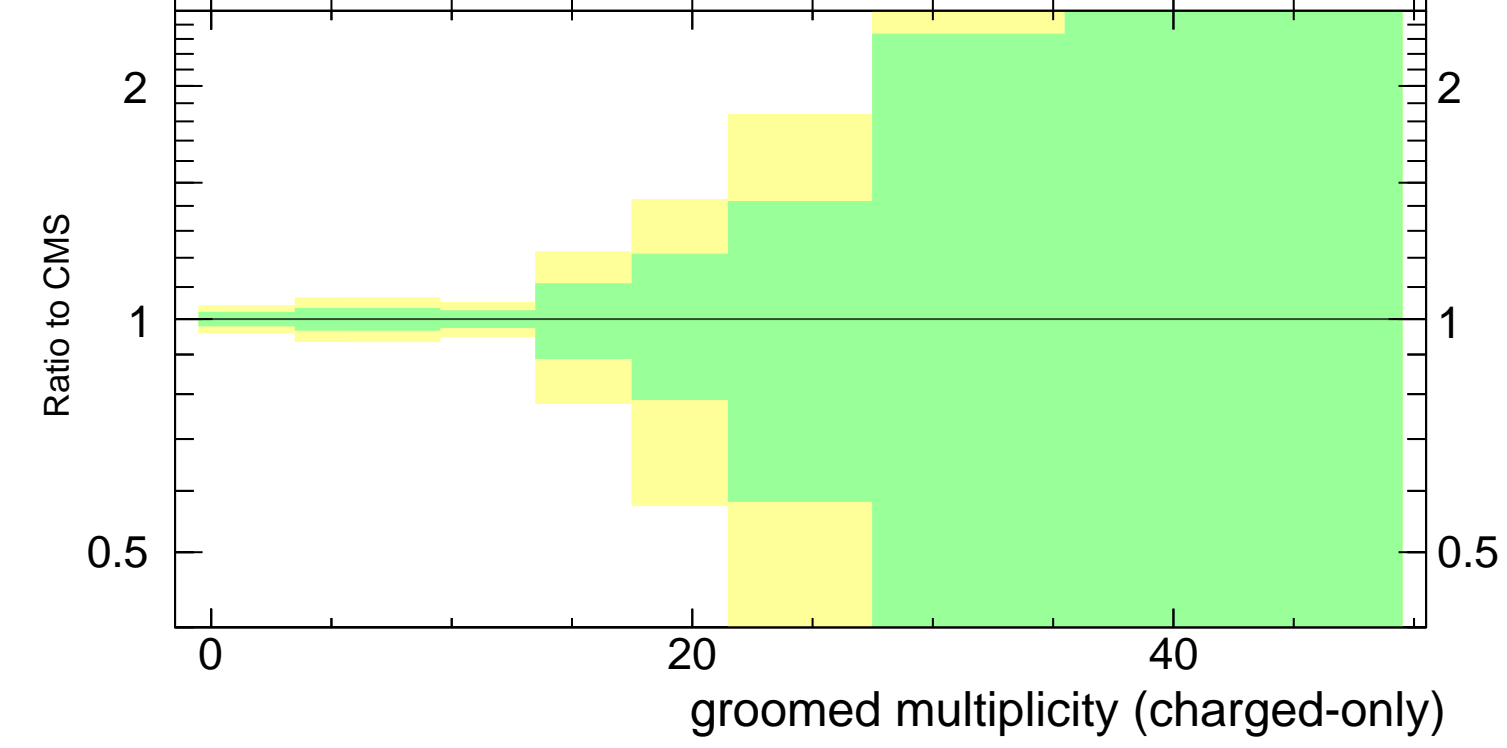

13000 GeV pp

Jets

Rivet 3.1.10, ≥ 2.9M events

mcplots.cern.ch [arXiv:1306.3436]