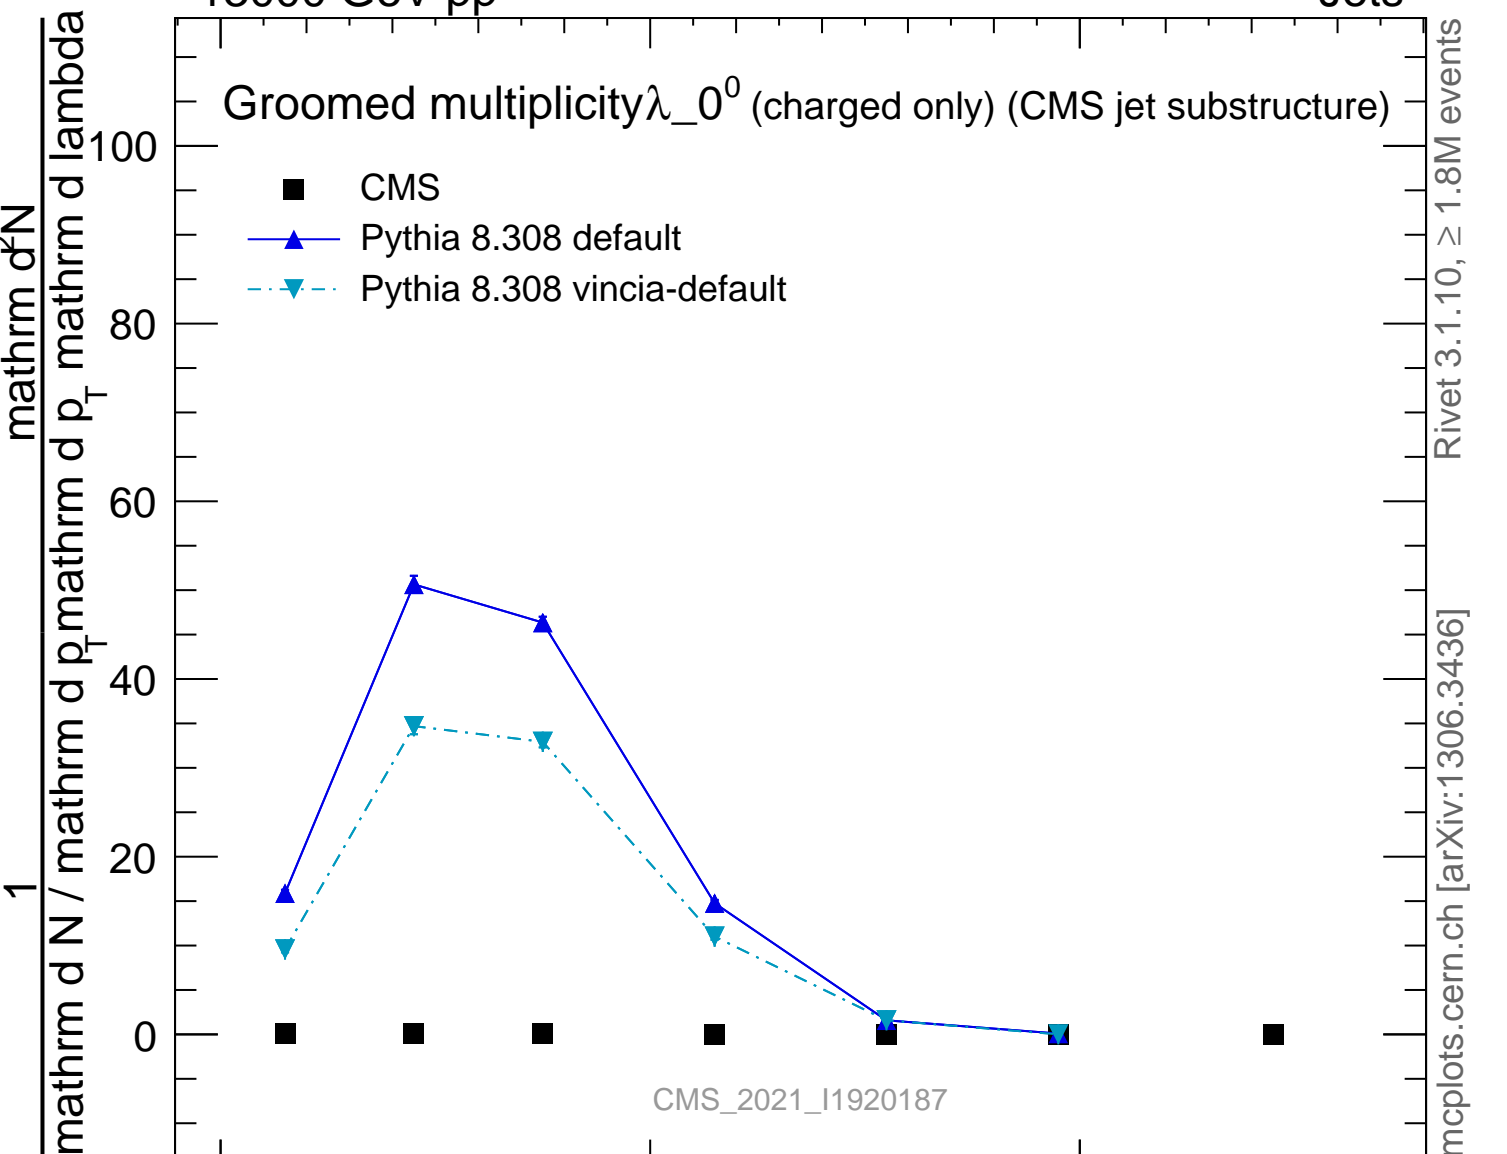

13000 GeV pp

Jets

Groomed multiplicity λ_0^0 (charged only) (CMS jet substructure)

- CMS
- ▲ Pythia 8.308 default
- ▼ Pythia 8.308 vincia-default

CMS_2021_I1920187

mcplots.cern.ch [arXiv:1306.3436]

Rivet 3.1.10, $\geq 1.8M$ events