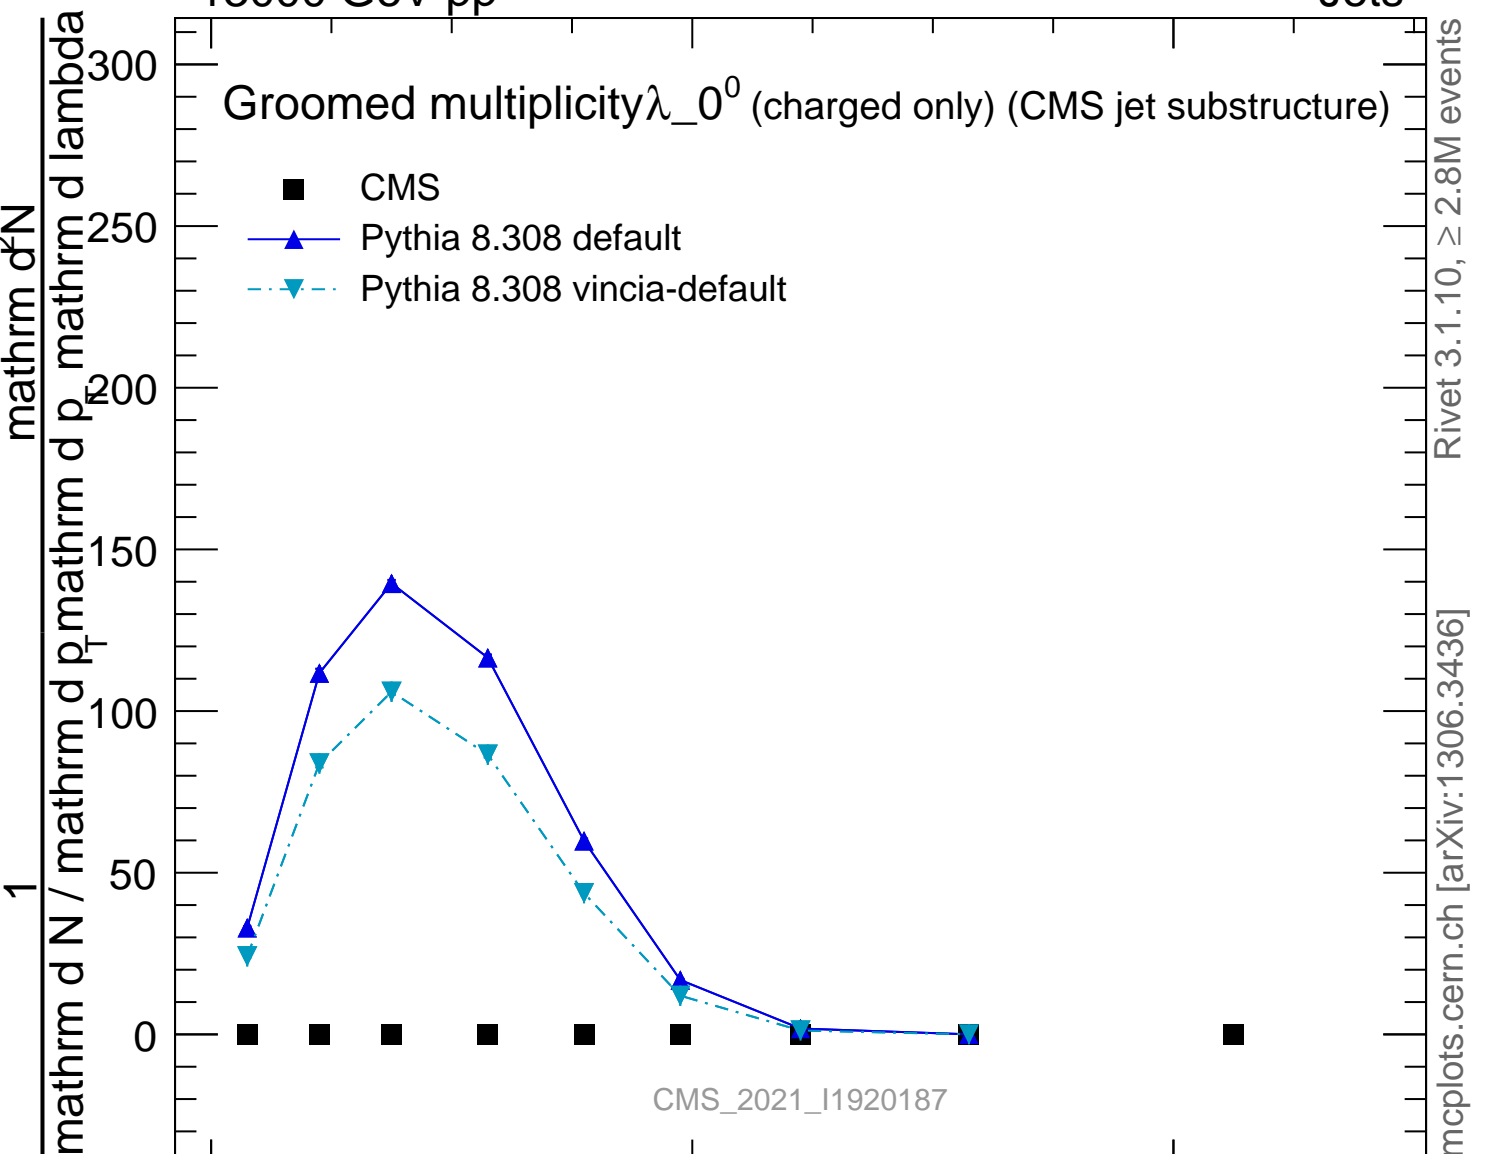

13000 GeV pp

Jets

Groomed multiplicity λ_0^0 (charged only) (CMS jet substructure)

- CMS
- ▲ Pythia 8.308 default
- ▼ Pythia 8.308 vincia-default

CMS_2021_I1920187

Rivet 3.1.10, ≥ 2.8M events
mcplots.cern.ch [arXiv:1306.3436]