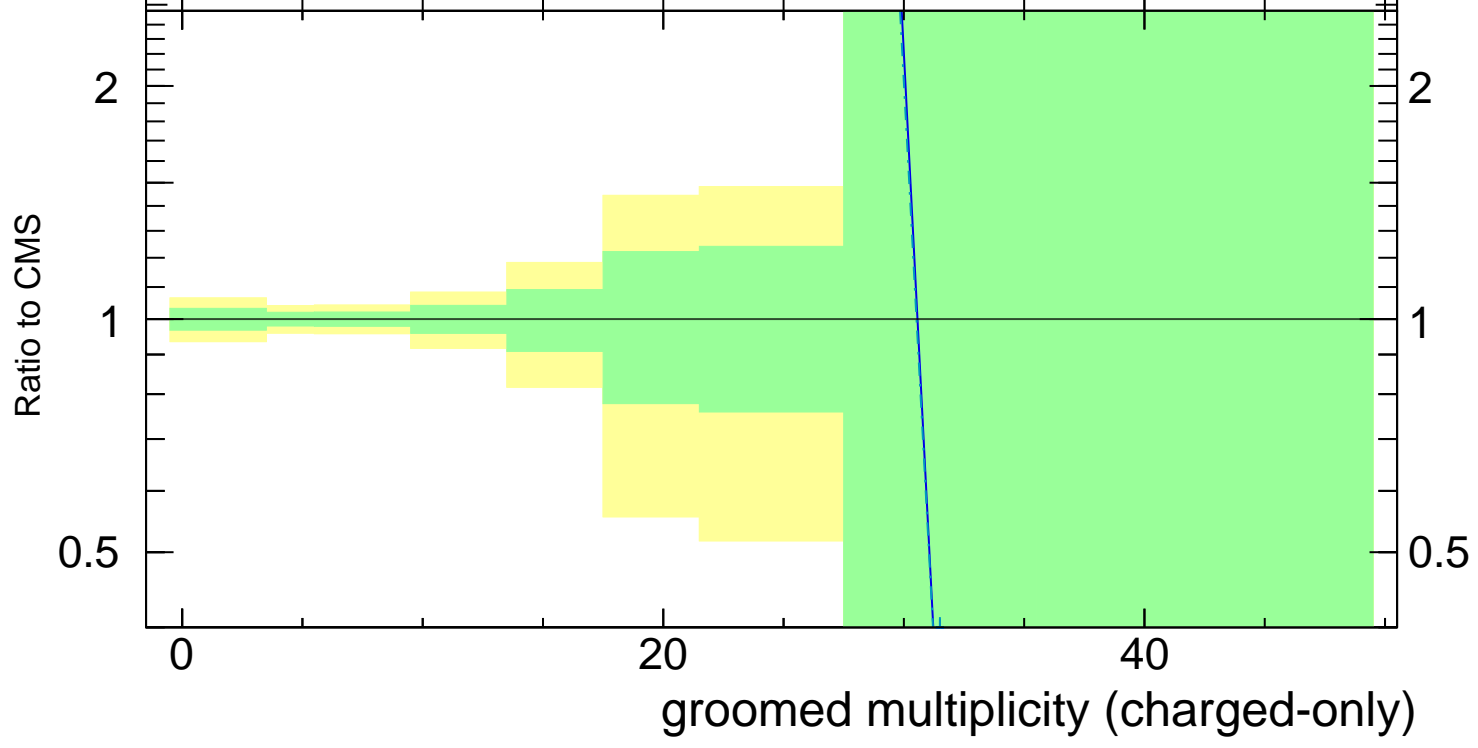

13000 GeV pp

Jets

Groomed multiplicity λ_0^0 (charged only) (CMS jet substructure)

- CMS
- ▲ Pythia 8.308 default
- ▼ Pythia 8.308 vincia-default

CMS_2021_I1920187

Rivet 3.1.10, ≥ 2.8M events
mcplots.cern.ch [arXiv:1306.3436]