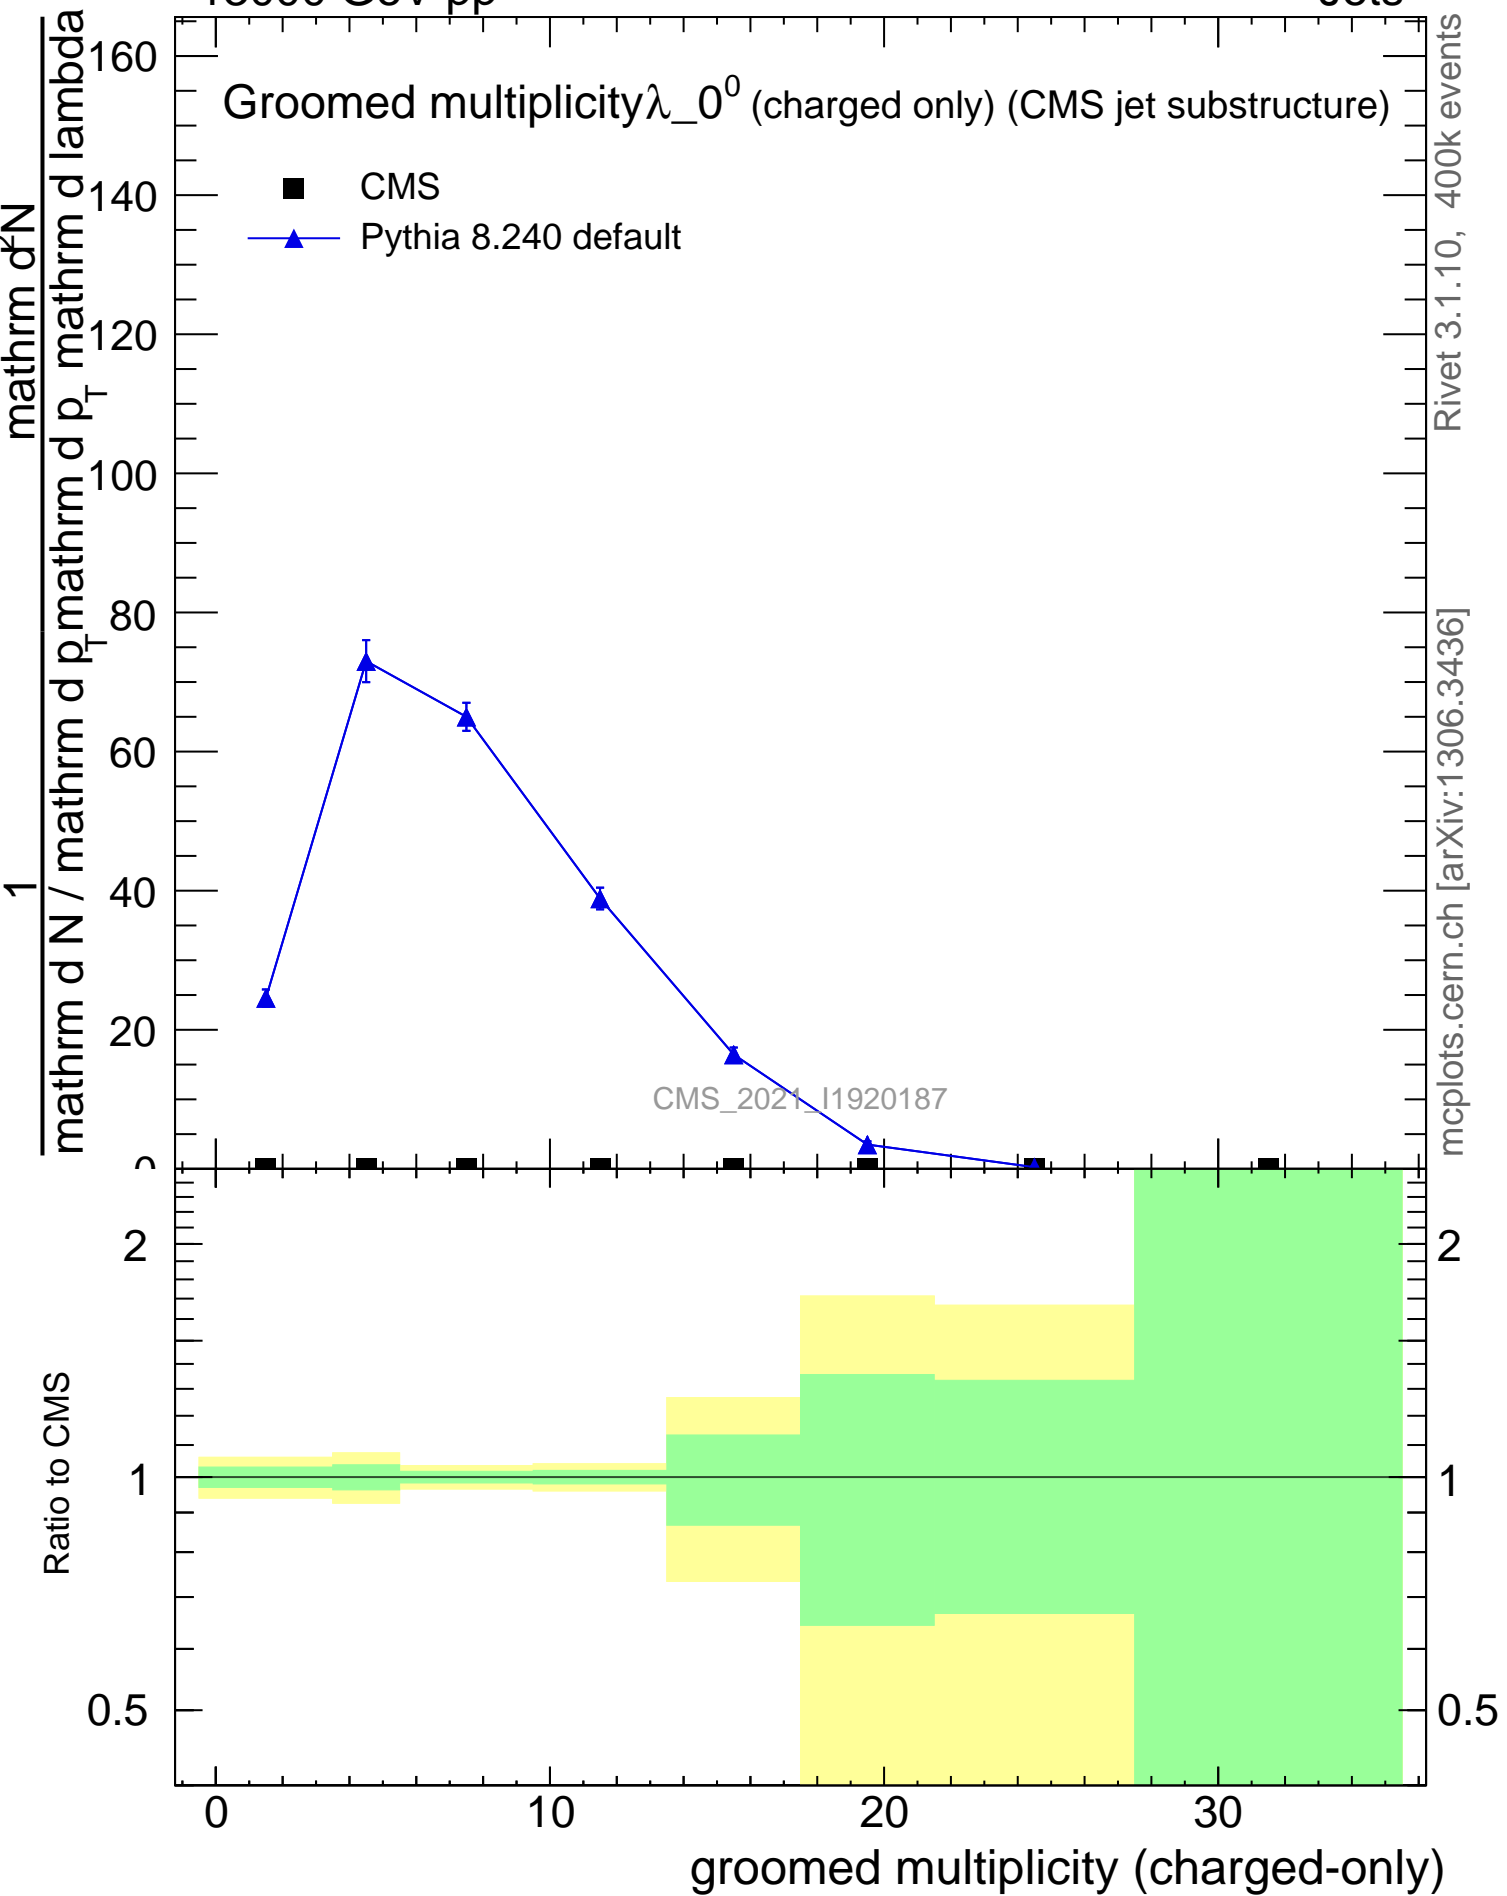

13000 GeV pp

Jets

Groomed multiplicity  $\lambda_0^0$  (charged only) (CMS jet substructure)

- CMS
- ▲ Pythia 8.240 default

CMS\_2021\_11920187

mcplots.cern.ch [arXiv:1306.3436]

Rivet 3.1.10, 400k events