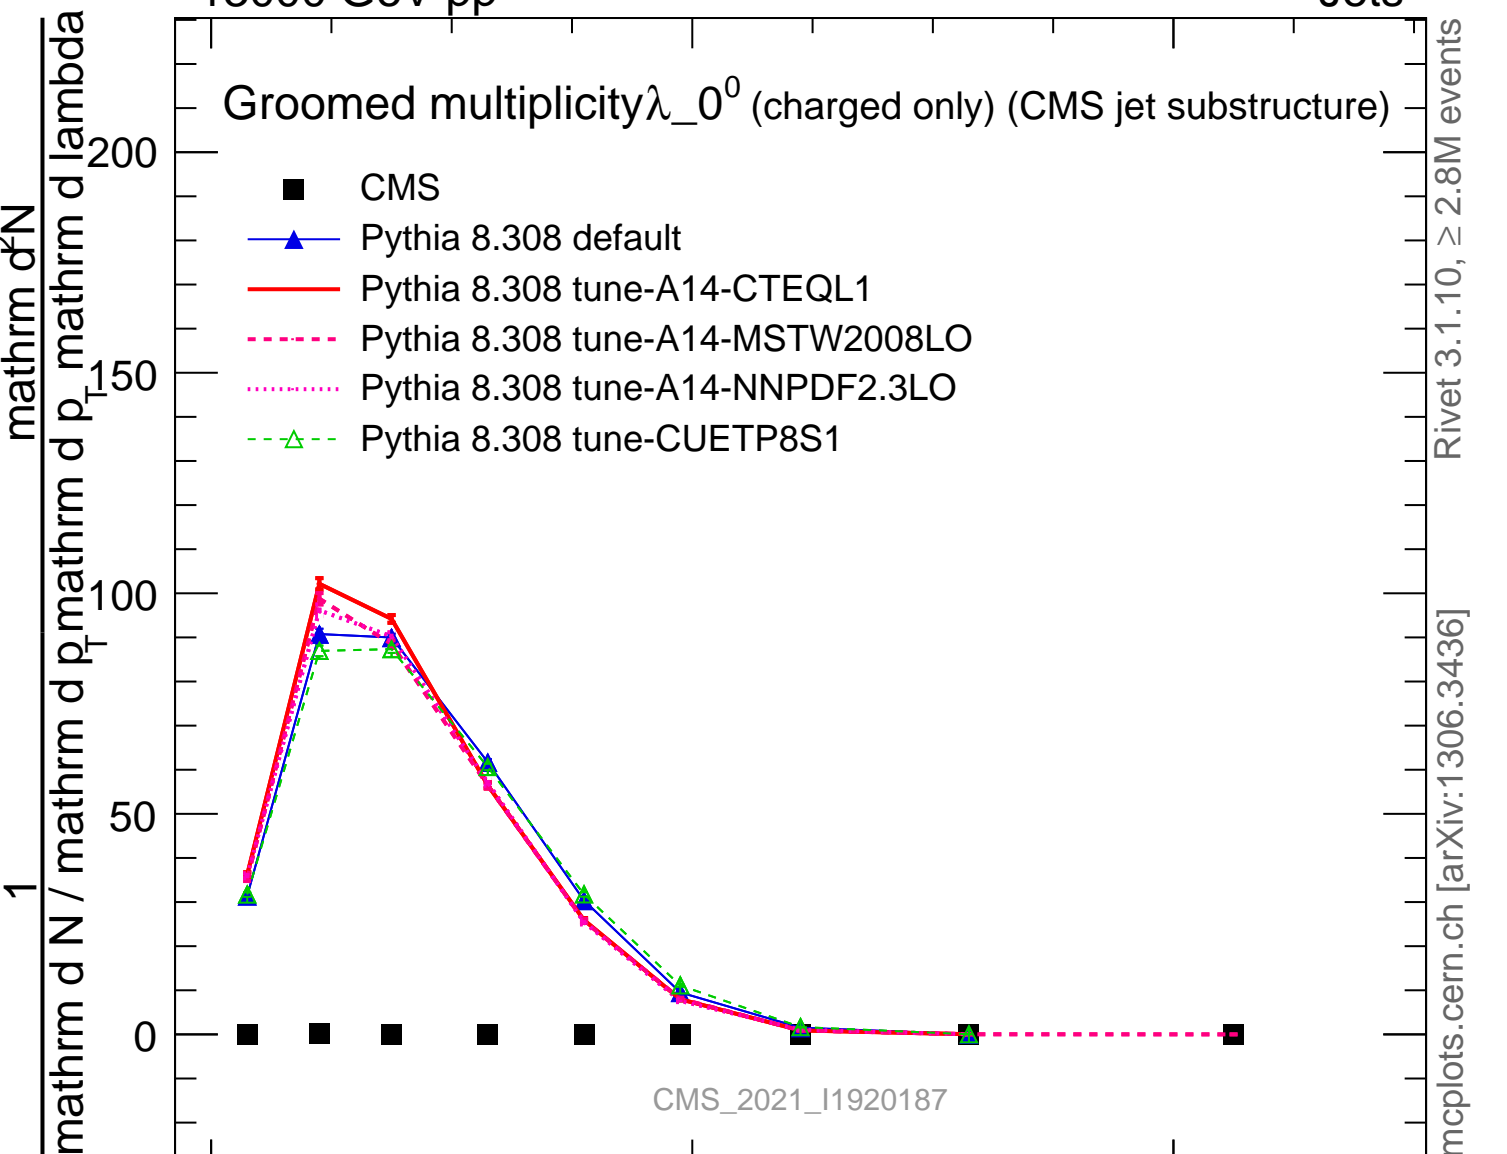

13000 GeV pp

Jets

Groomed multiplicity λ_0^0 (charged only) (CMS jet substructure)

- CMS
- ▲ Pythia 8.308 default
- Pythia 8.308 tune-A14-CTEQL1
- - - Pythia 8.308 tune-A14-MSTW2008LO
- ⋯ Pythia 8.308 tune-A14-NNPDF2.3LO
- - Δ Pythia 8.308 tune-CUETP8S1

CMS_2021_I1920187

mcplots.cern.ch [arXiv:1306.3436]

Rivet 3.1.10, $\geq 2.8M$ events