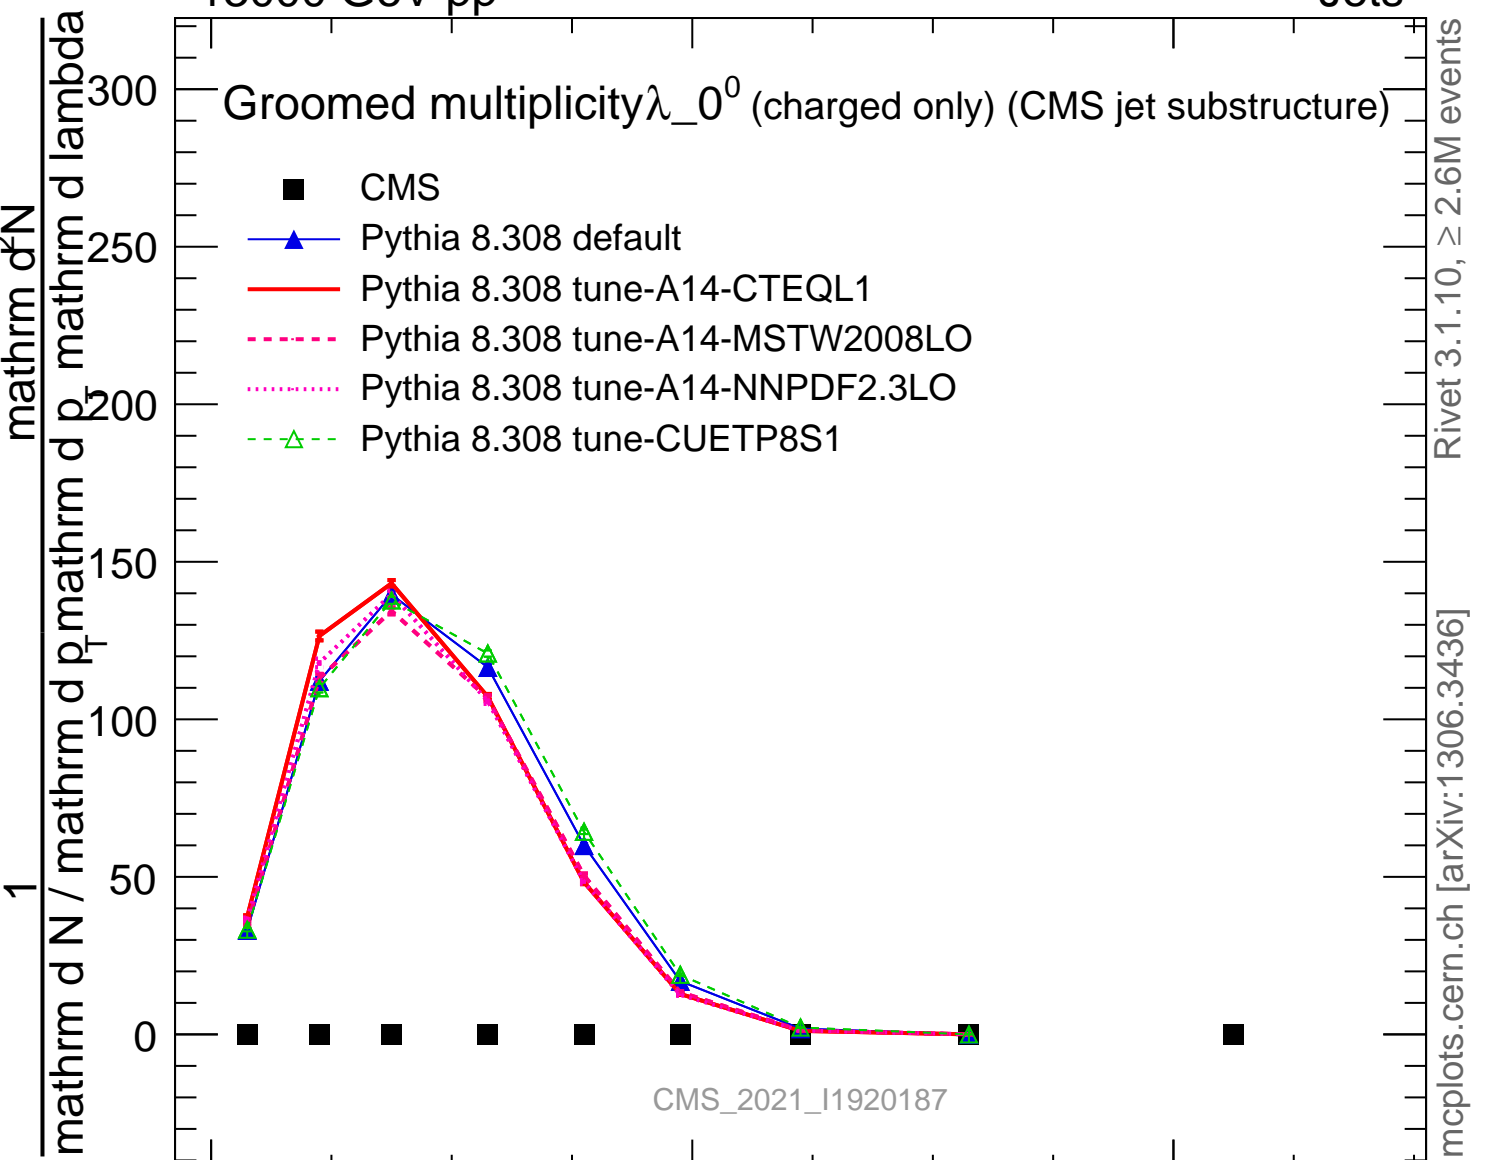

Groomed multiplicity  $\lambda_0^0$  (charged only) (CMS jet substructure)

- CMS
- ▲ Pythia 8.308 default
- Pythia 8.308 tune-A14-CTEQL1
- - - Pythia 8.308 tune-A14-MSTW2008LO
- ⋯ Pythia 8.308 tune-A14-NNPDF2.3LO
- - Δ Pythia 8.308 tune-CUETP8S1

CMS\_2021\_I1920187

Rivet 3.1.10, ≥ 2.6M events  
mcplots.cern.ch [arXiv:1306.3436]