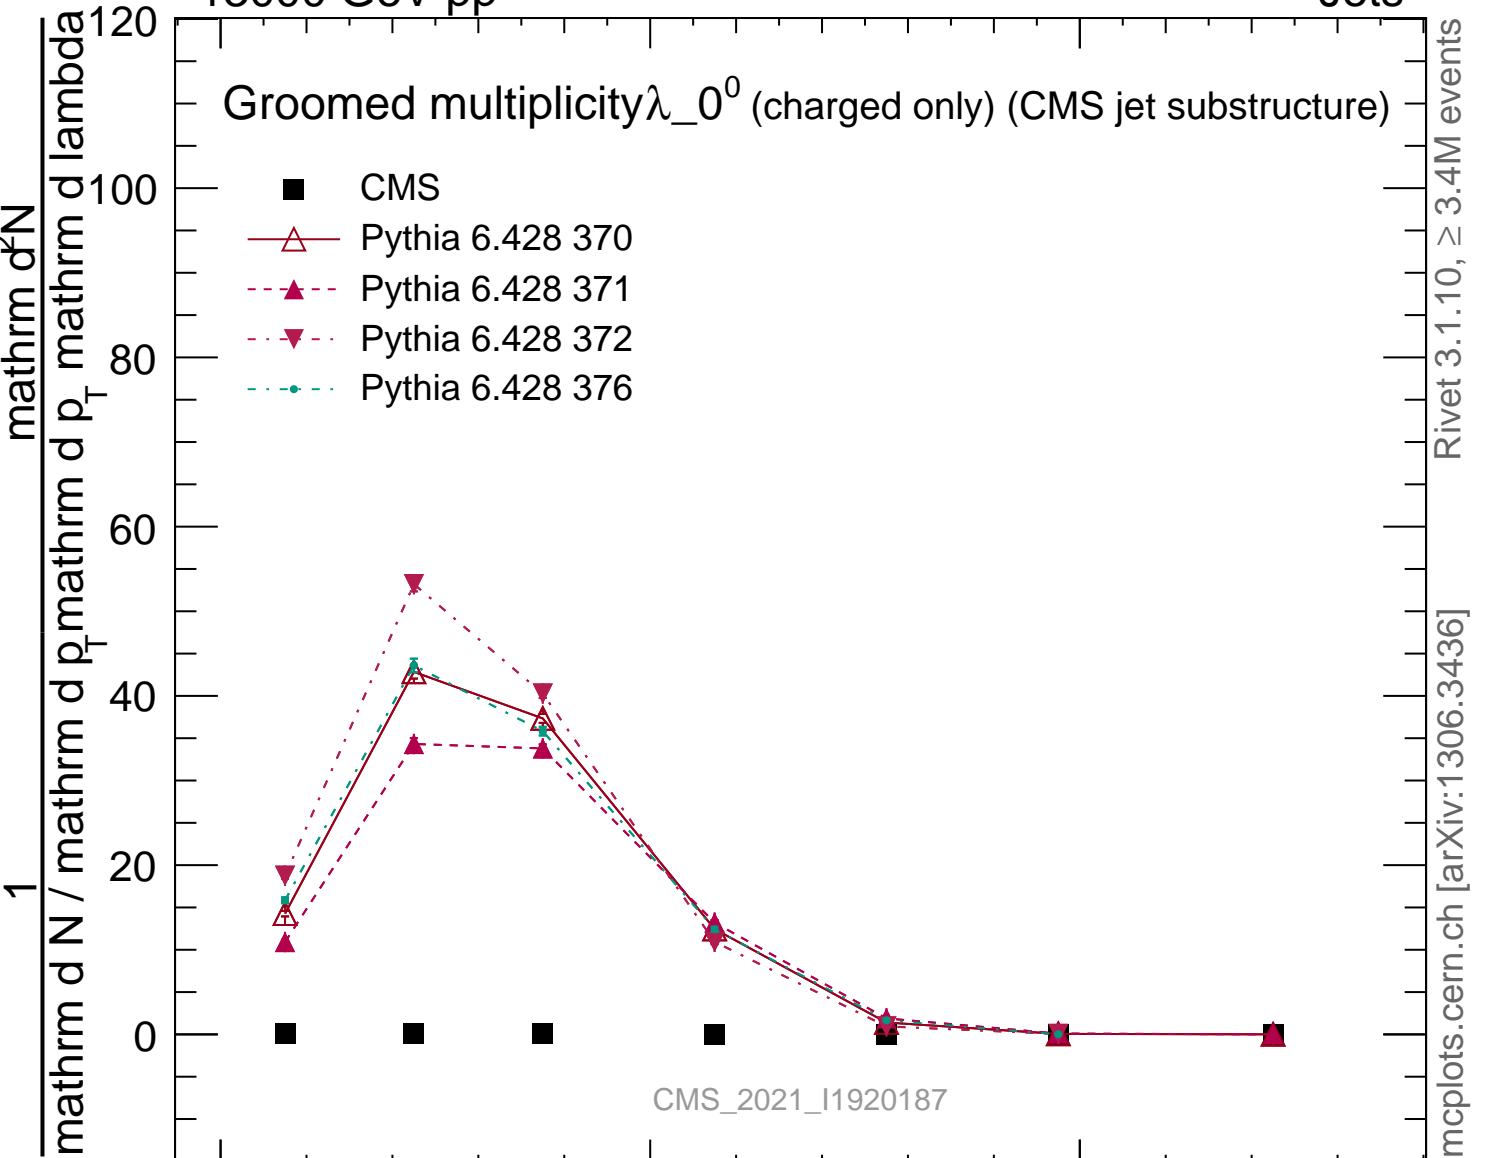

13000 GeV pp

Jets

Groomed multiplicity λ_0^0 (charged only) (CMS jet substructure)

- CMS
- △— Pythia 6.428 370
- -▲- - Pythia 6.428 371
- -▼- - Pythia 6.428 372
- ···●··· Pythia 6.428 376

CMS_2021_I1920187

mcplots.cern.ch [arXiv:1306.3436]

Rivet 3.1.10, ≥ 3.4M events