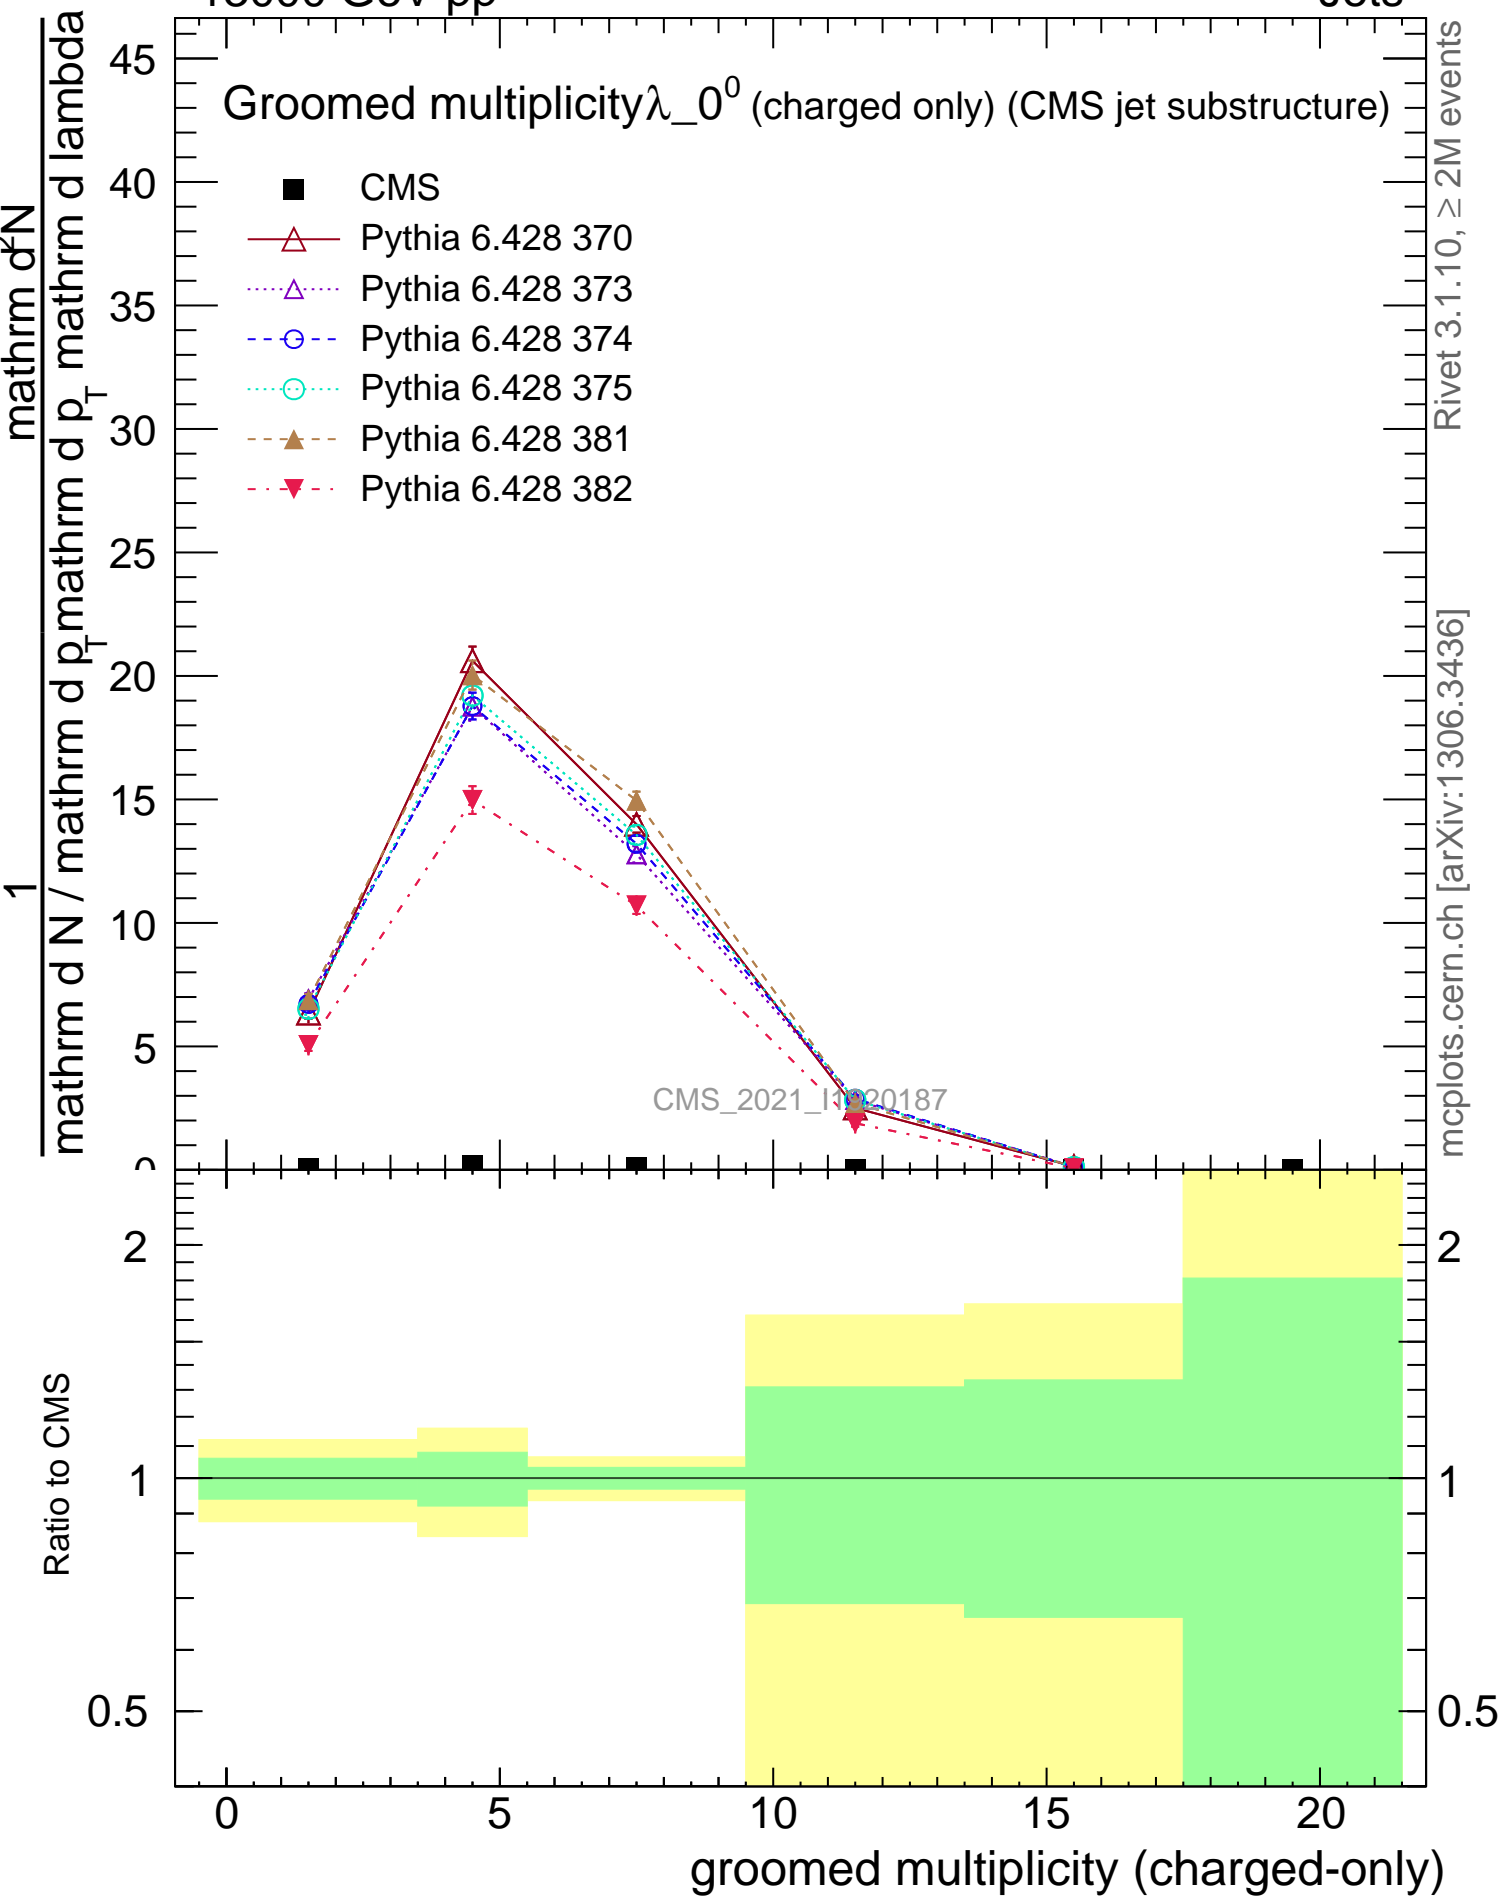

Groomed multiplicity  $\lambda_0^0$  (charged only) (CMS jet substructure)

- CMS
- △ Pythia 6.428 370
- ⋯△ Pythia 6.428 373
- -○ Pythia 6.428 374
- ⋯○ Pythia 6.428 375
- -△ Pythia 6.428 381
- -▽ Pythia 6.428 382

CMS\_2021\_1306.3436

mcplots.cern.ch [arXiv:1306.3436]

Rivet 3.1.10, ≥ 2M events