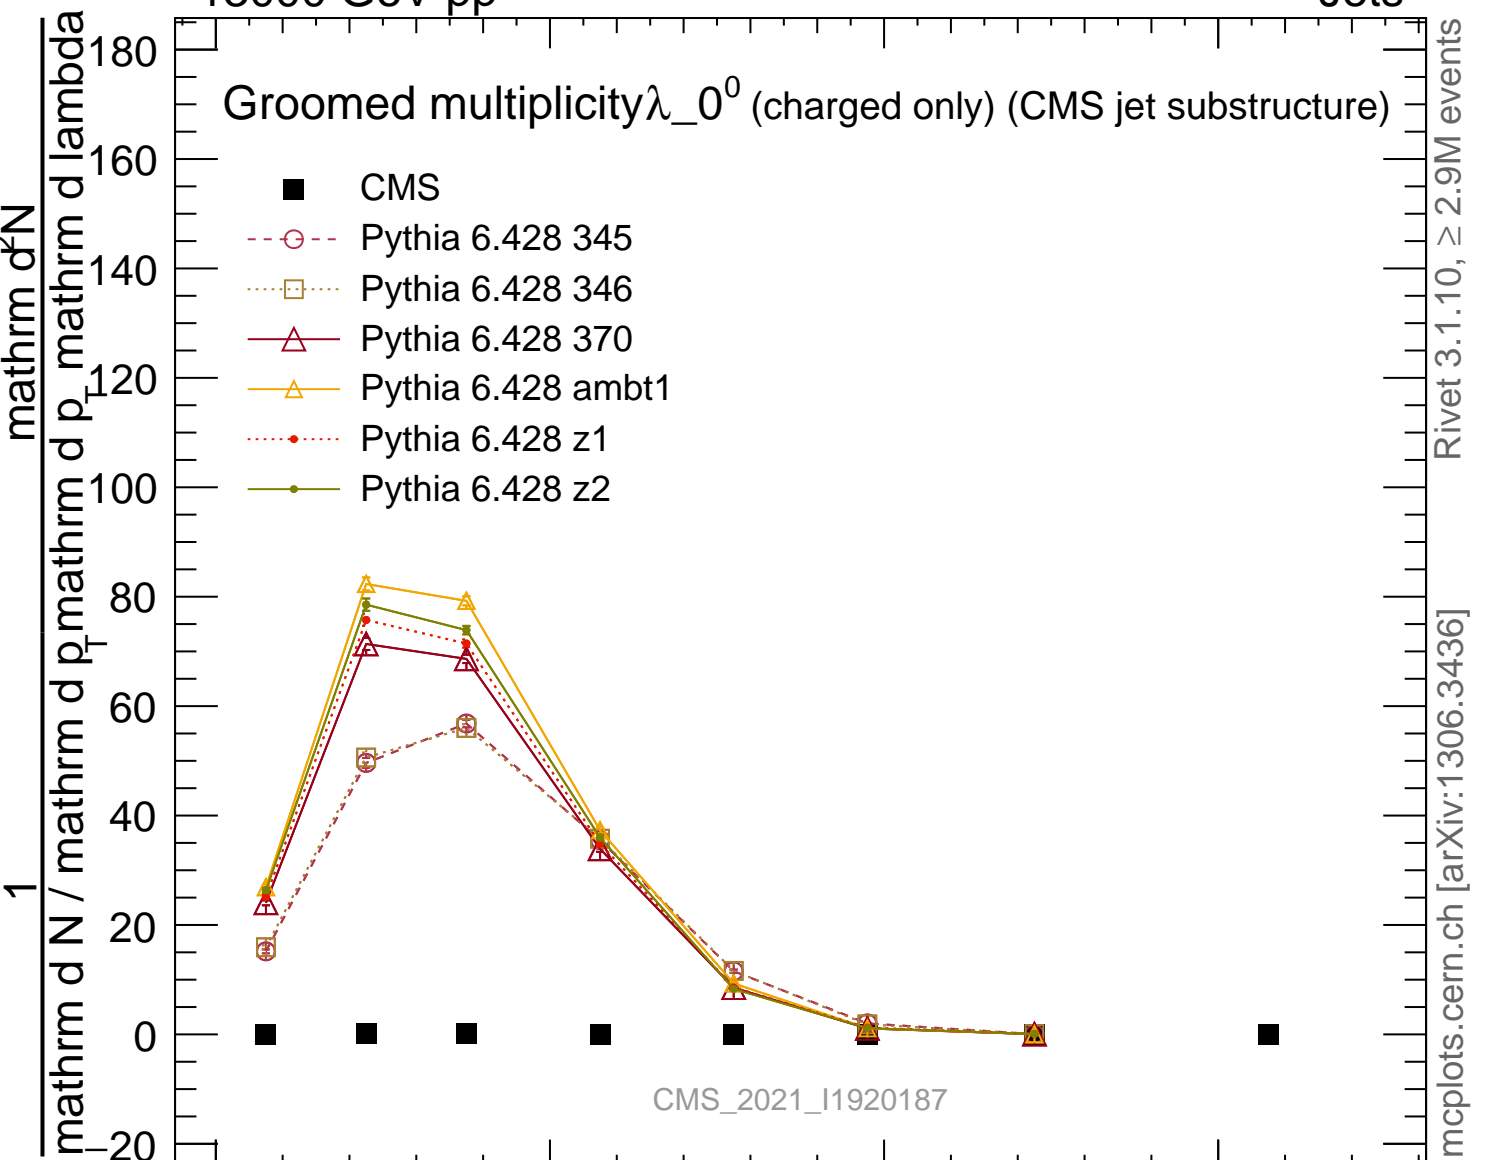

13000 GeV pp

Jets

Groomed multiplicity  $\lambda_0^0$  (charged only) (CMS jet substructure)

- CMS
- Pythia 6.428 345
- Pythia 6.428 346
- △- Pythia 6.428 370
- △- Pythia 6.428 ambt1
- Pythia 6.428 z1
- Pythia 6.428 z2

CMS\_2021\_I1920187

mcplots.cern.ch [arXiv:1306.3436]

Rivet 3.1.10, ≥ 2.9M events