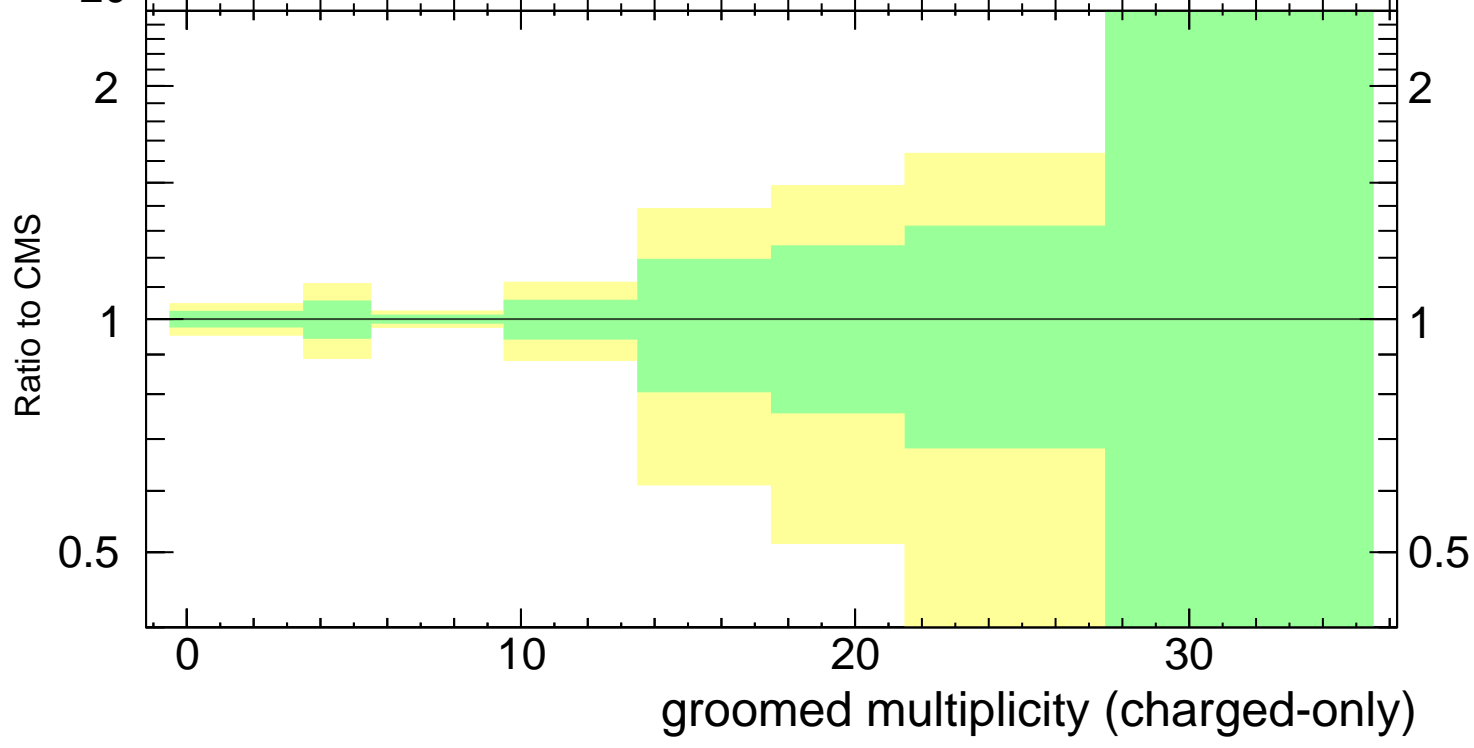

13000 GeV pp

Jets

Groomed multiplicity  $\lambda_0^0$  (charged only) (CMS jet substructure)

- CMS
- Pythia 6.428 345
- Pythia 6.428 346
- △- Pythia 6.428 370
- △- Pythia 6.428 ambt1
- Pythia 6.428 z1
- Pythia 6.428 z2

CMS\_2021\_I1920187

mcplots.cern.ch [arXiv:1306.3436]

Rivet 3.1.10, ≥ 2.9M events