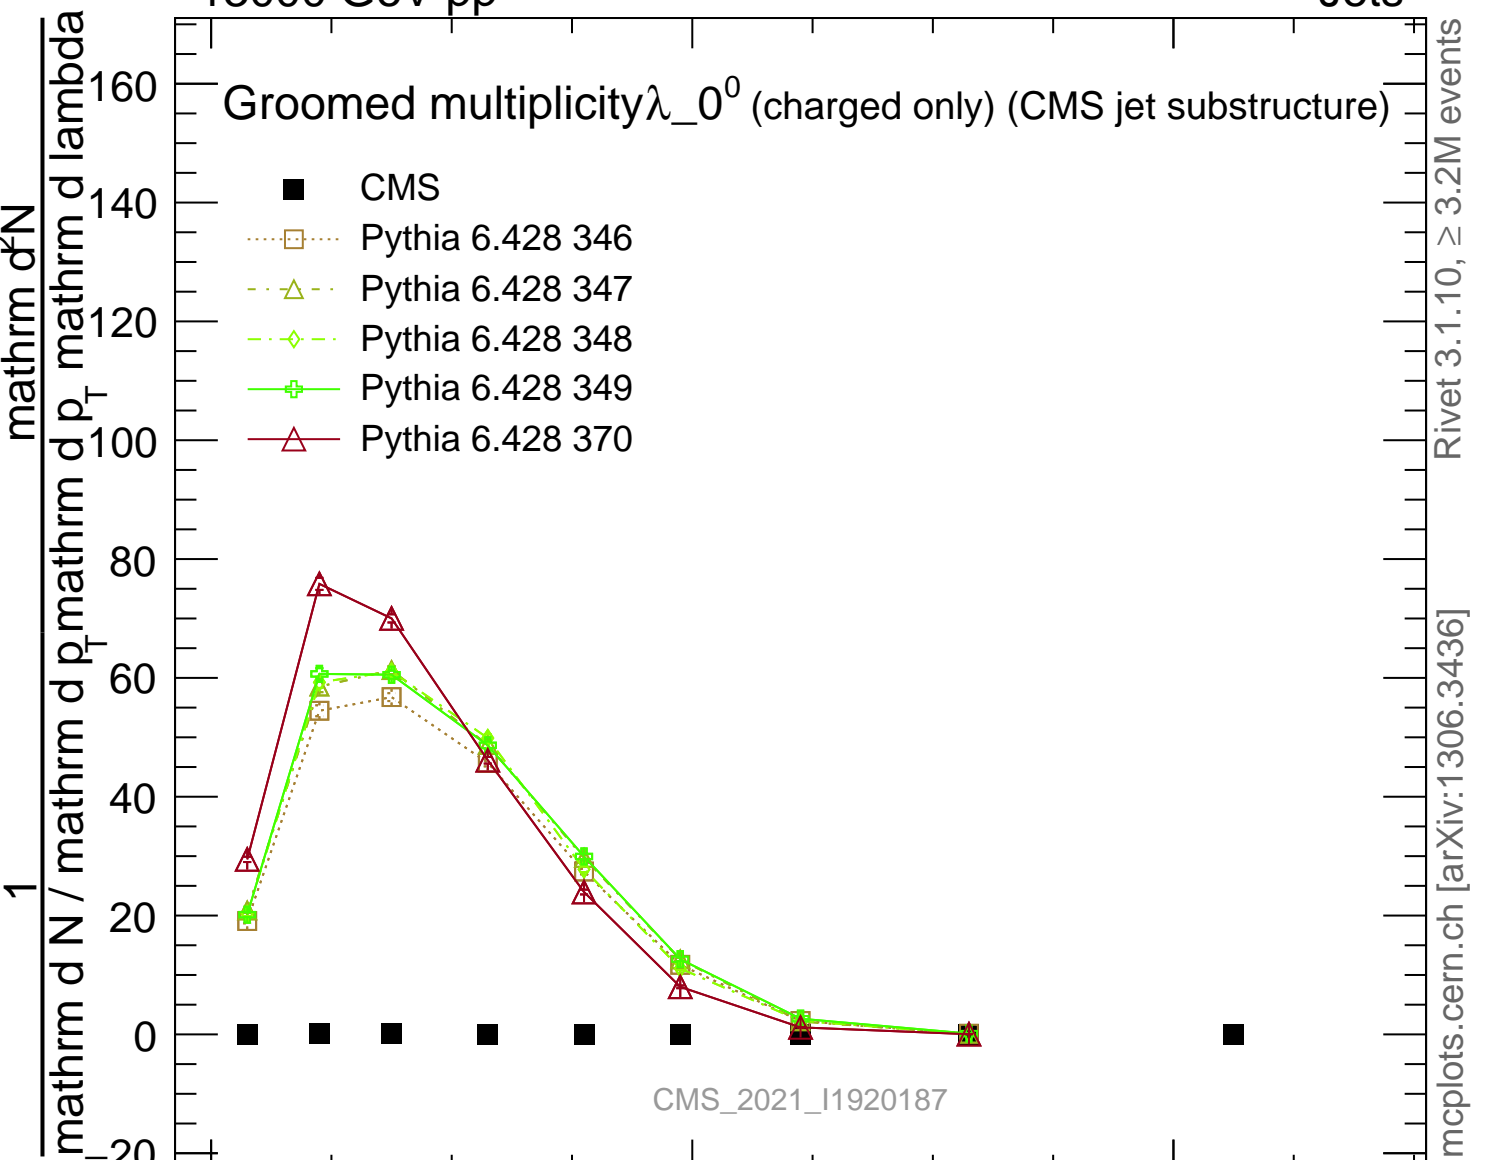

13000 GeV pp

Jets

Groomed multiplicity λ_0^0 (charged only) (CMS jet substructure)

- CMS
- Pythia 6.428 346
- △ Pythia 6.428 347
- ◇ Pythia 6.428 348
- ⊕ Pythia 6.428 349
- △ Pythia 6.428 370

mcplots.cern.ch [arXiv:1306.3436]

Rivet 3.1.10, ≥ 3.2M events