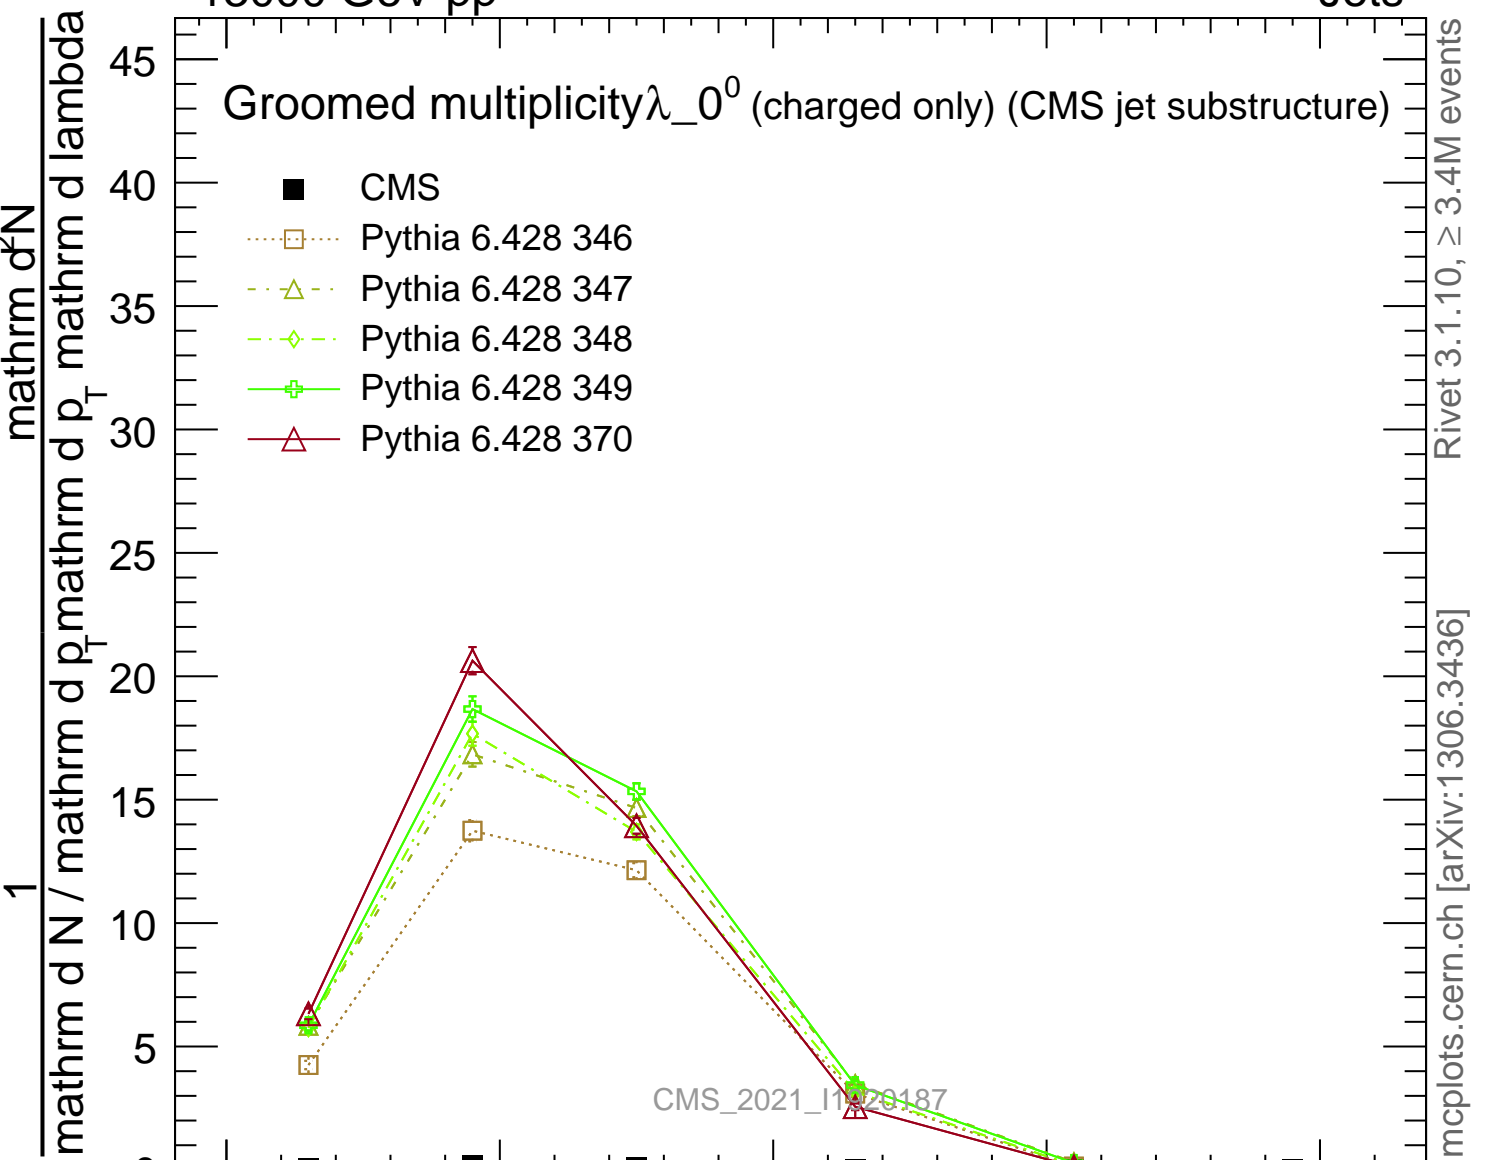

13000 GeV pp

Jets

Groomed multiplicity λ_0^0 (charged only) (CMS jet substructure)

- CMS
- Pythia 6.428 346
- △ Pythia 6.428 347
- ◇ Pythia 6.428 348
- ⊕ Pythia 6.428 349
- △ Pythia 6.428 370

CMS_2021_I1128187

mcplots.cern.ch [arXiv:1306.3436]

Rivet 3.1.10, ≥ 3.4M events