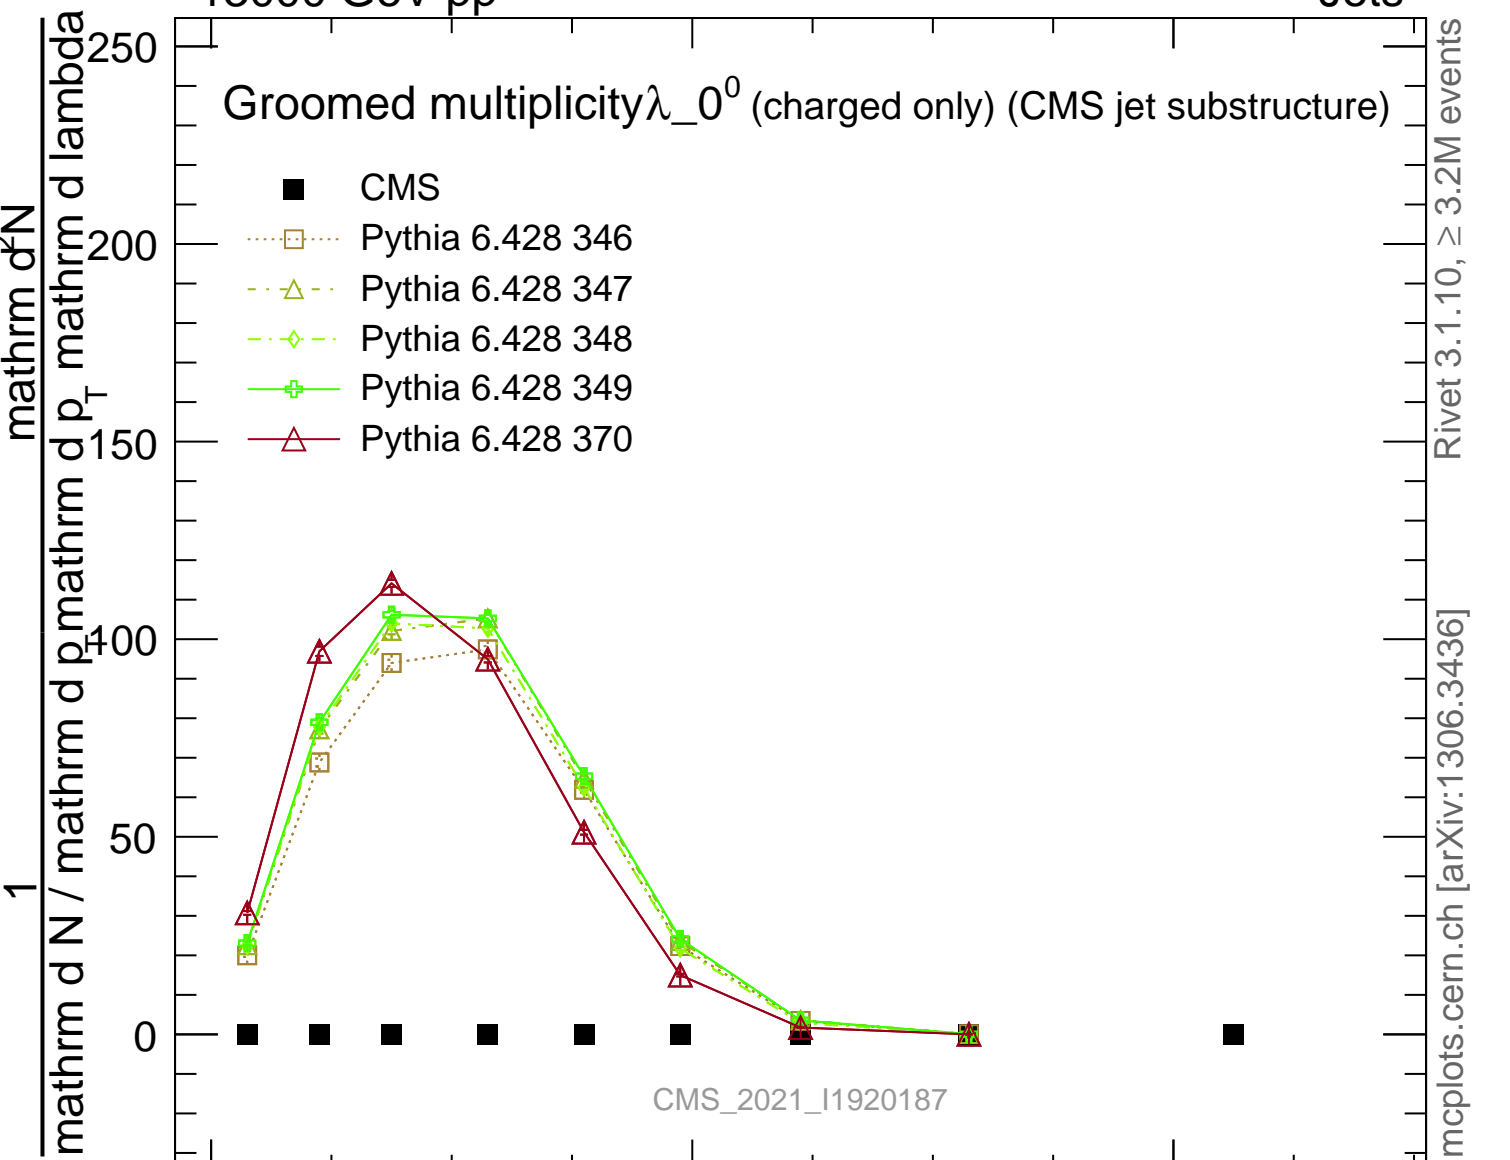

13000 GeV pp

Jets

Rivet 3.1.10,  $\geq 3.2M$  events  
mcplots.cern.ch [arXiv:1306.3436]