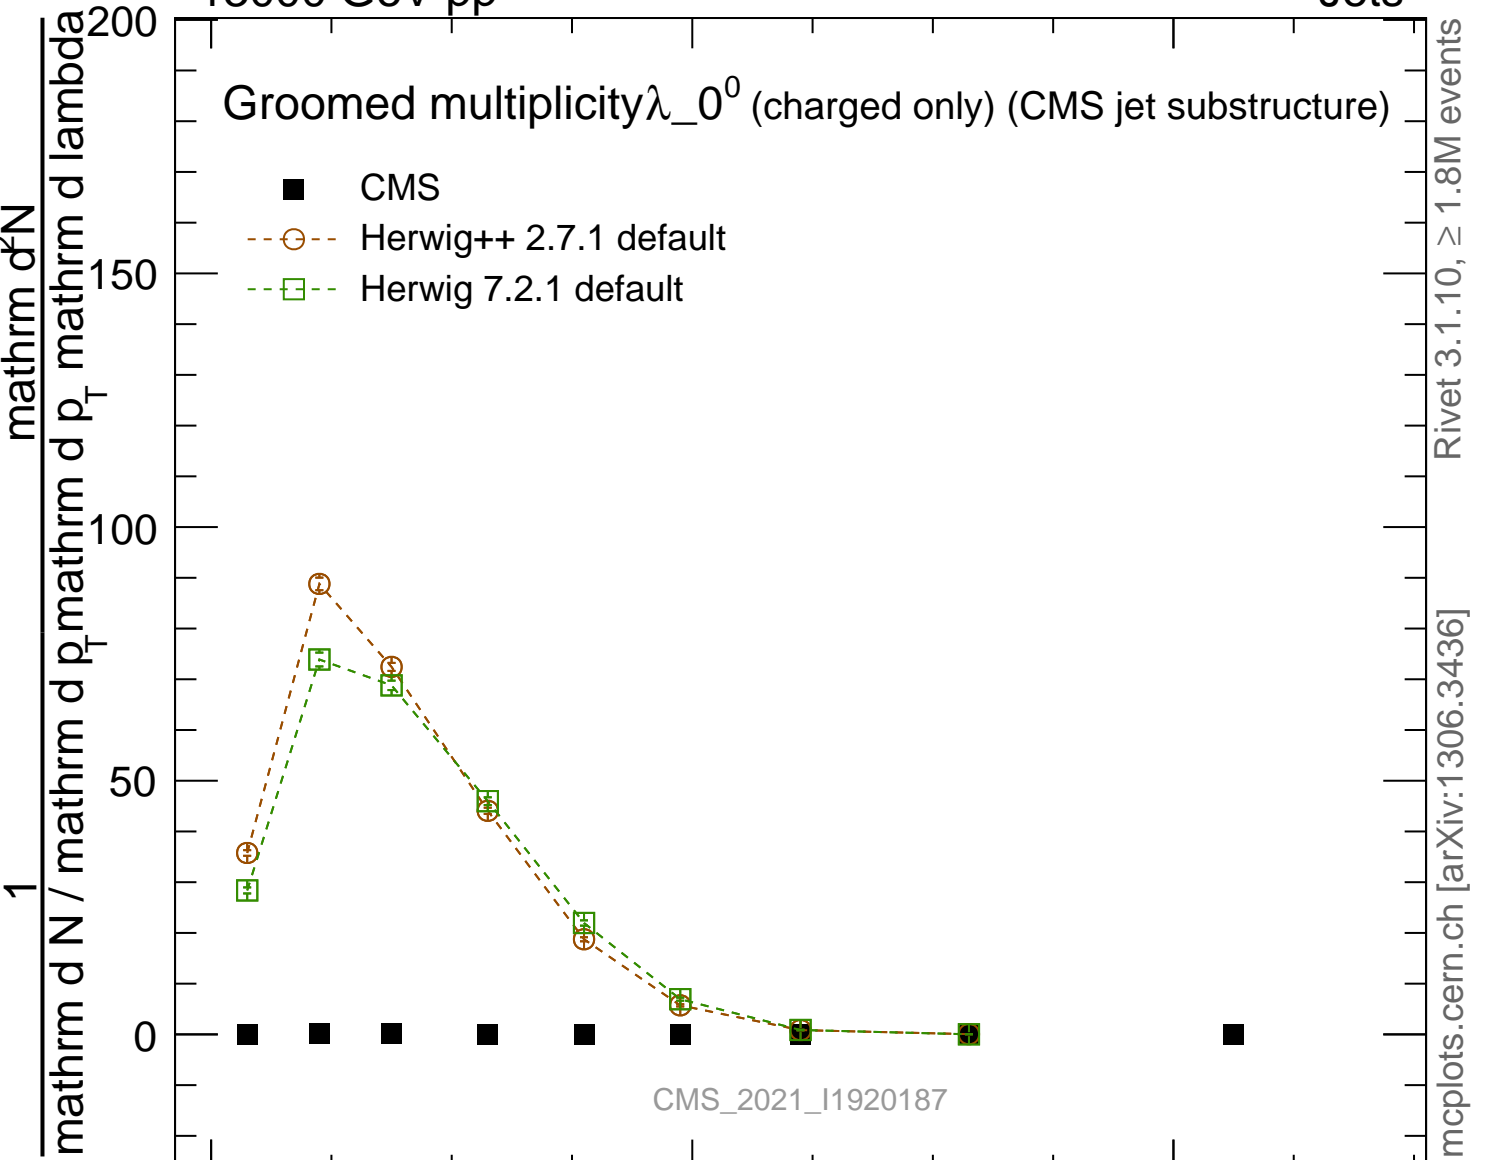

13000 GeV pp

Jets

Rivet 3.1.10, ≥ 1.8M events

mcplots.cern.ch [arXiv:1306.3436]