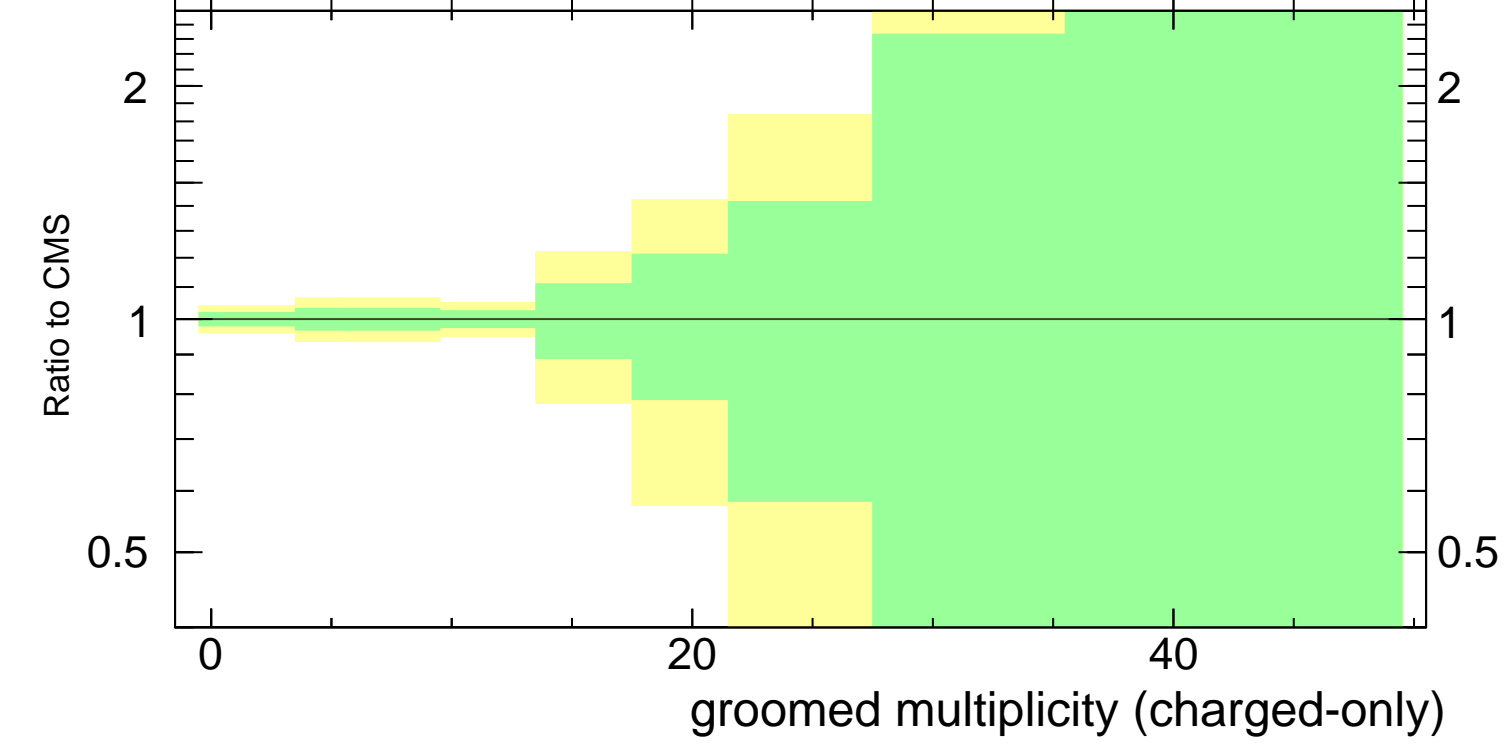

13000 GeV pp

Jets

Rivet 3.1.10, ≥ 1.8M events

mcplots.cern.ch [arXiv:1306.3436]