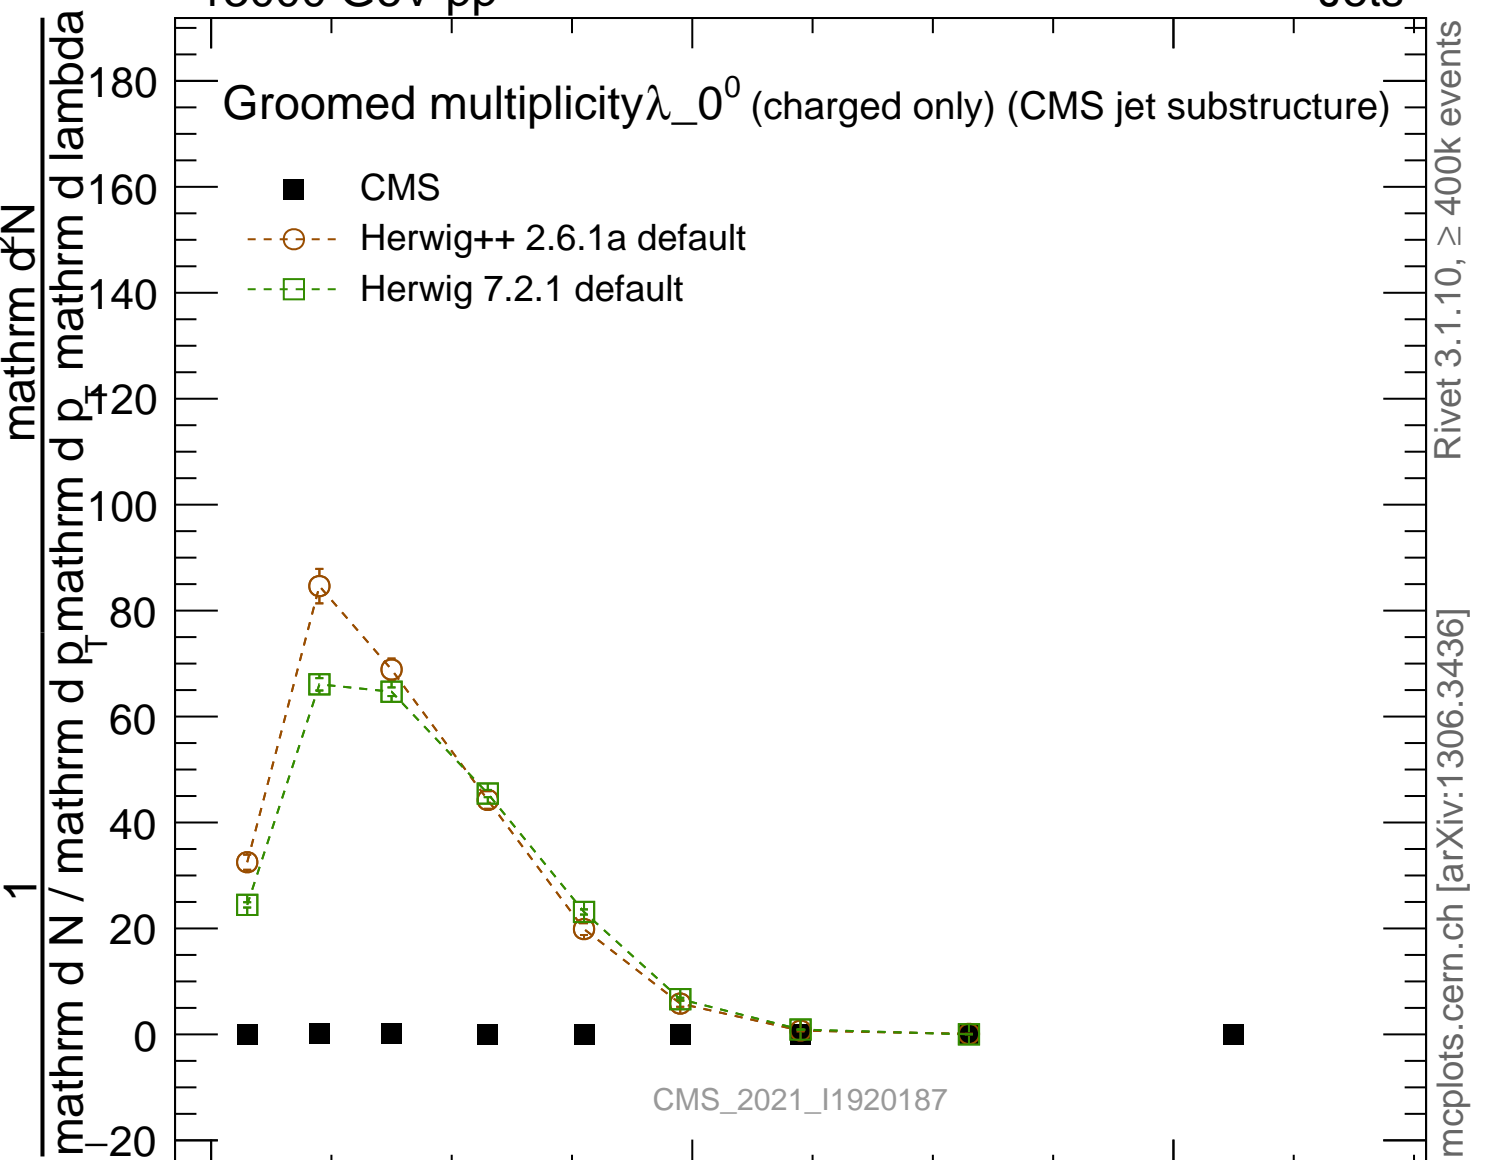

Groomed multiplicity  $\lambda_0^0$  (charged only) (CMS jet substructure)

- CMS
- Herwig++ 2.6.1a default
- Herwig 7.2.1 default

CMS\_2021\_I1920187

mcplots.cern.ch [arXiv:1306.3436]

Rivet 3.1.10, ≥ 400k events