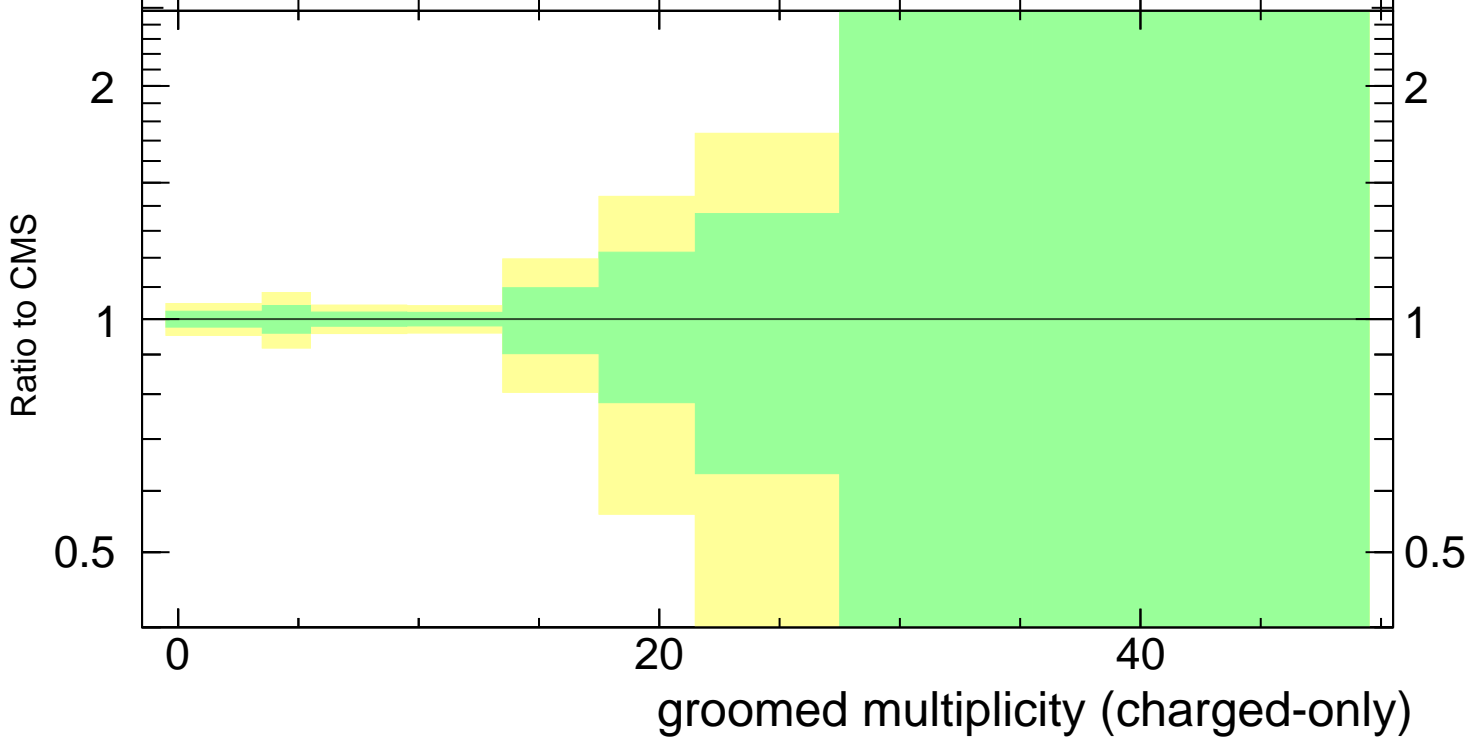

Groomed multiplicity  $\lambda_0^0$  (charged only) (CMS jet substructure)

- CMS
- Herwig++ 2.6.1a default
- Herwig 7.2.1 default

CMS\_2021\_I1920187

mcplots.cern.ch [arXiv:1306.3436]

Rivet 3.1.10, ≥ 400k events