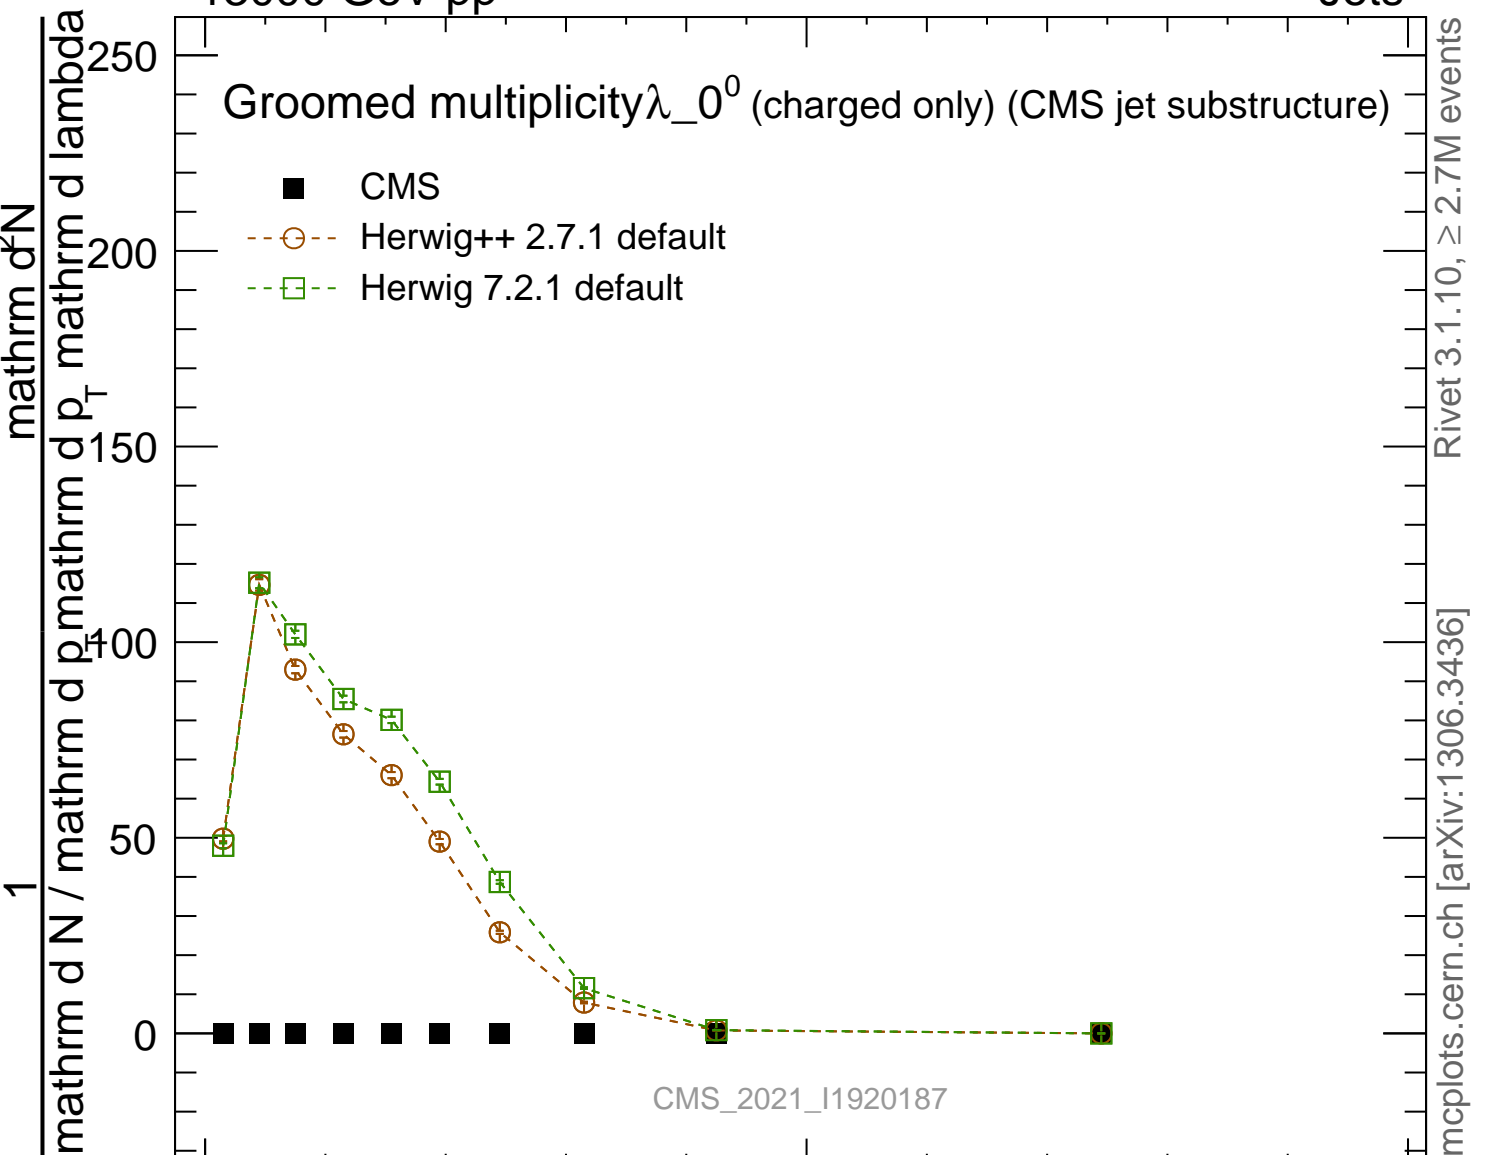

Groomed multiplicity λ_0^0 (charged only) (CMS jet substructure)

- CMS
- Herwig++ 2.7.1 default
- Herwig 7.2.1 default

CMS_2021_I1920187

mcplots.cern.ch [arXiv:1306.3436]

Rivet 3.1.10, $\geq 2.7M$ events