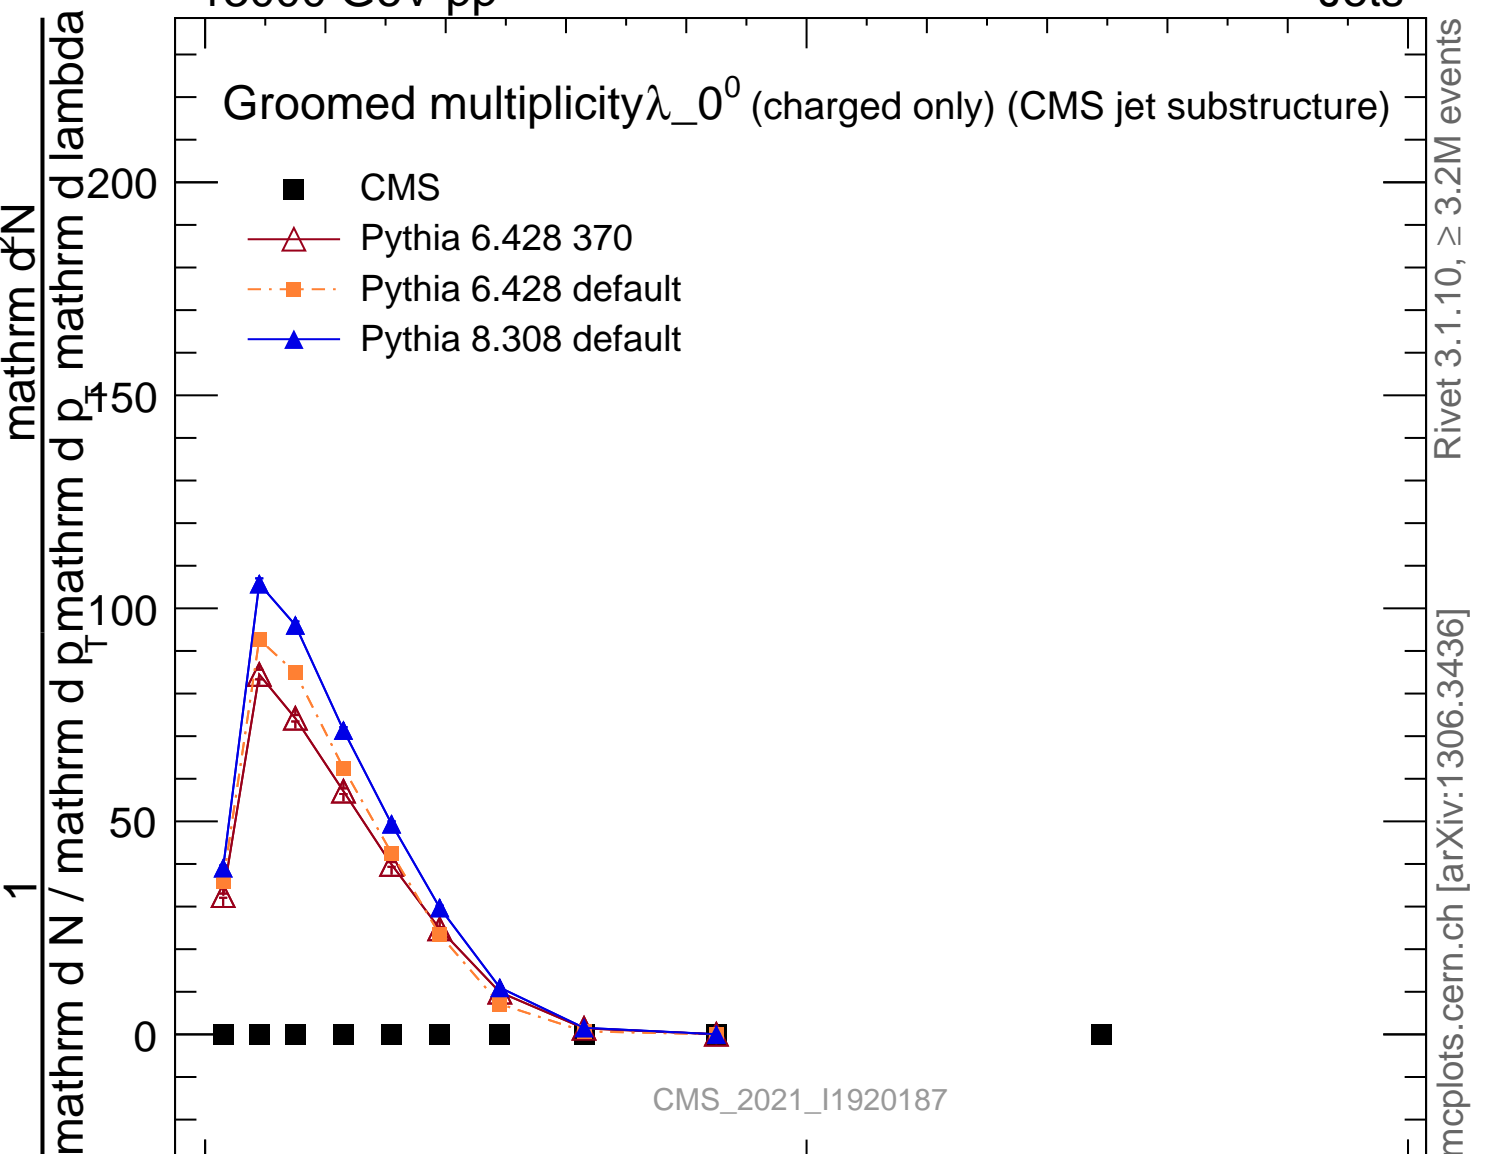

Groomed multiplicity λ_0^0 (charged only) (CMS jet substructure)

- CMS
- △ Pythia 6.428 370
- Pythia 6.428 default
- ▲ Pythia 8.308 default

Rivet 3.1.10, ≥ 3.2M events

mcplots.cern.ch [arXiv:1306.3436]