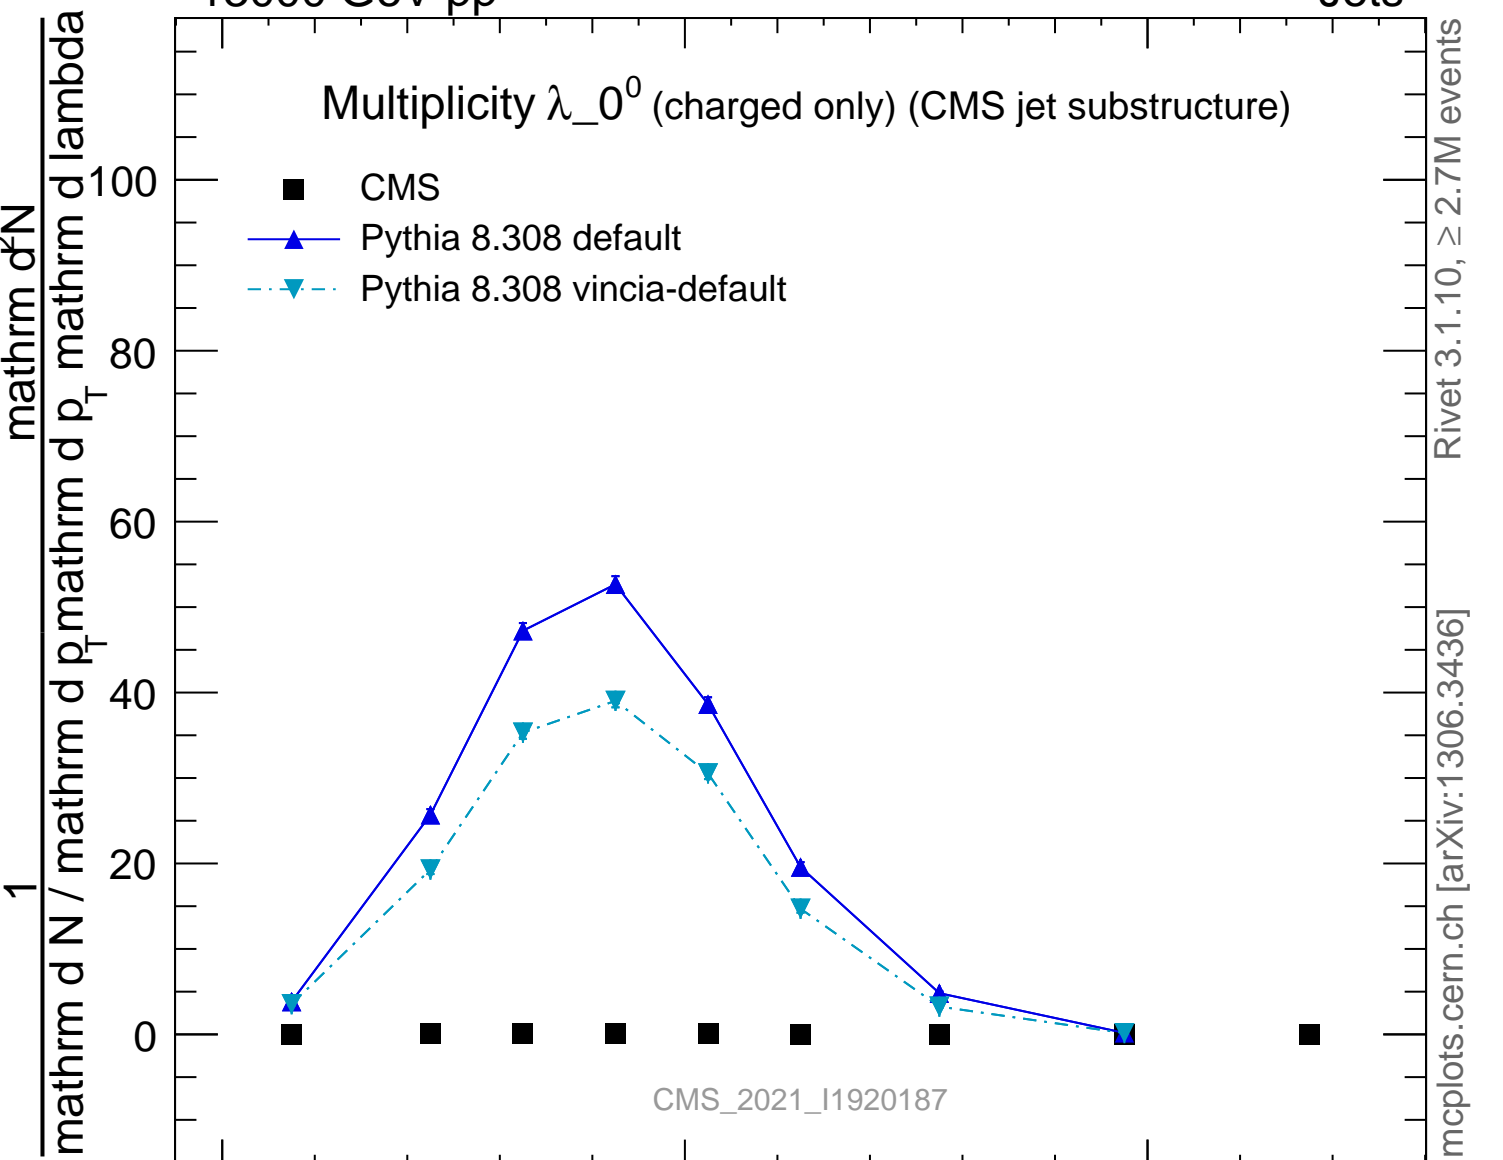

Multiplicity λ_0^0 (charged only) (CMS jet substructure)

- CMS
- ▲ Pythia 8.308 default
- ▼ Pythia 8.308 vincia-default

CMS_2021_I1920187

mcplots.cern.ch [arXiv:1306.3436]

Rivet 3.1.10, ≥ 2.7 M events