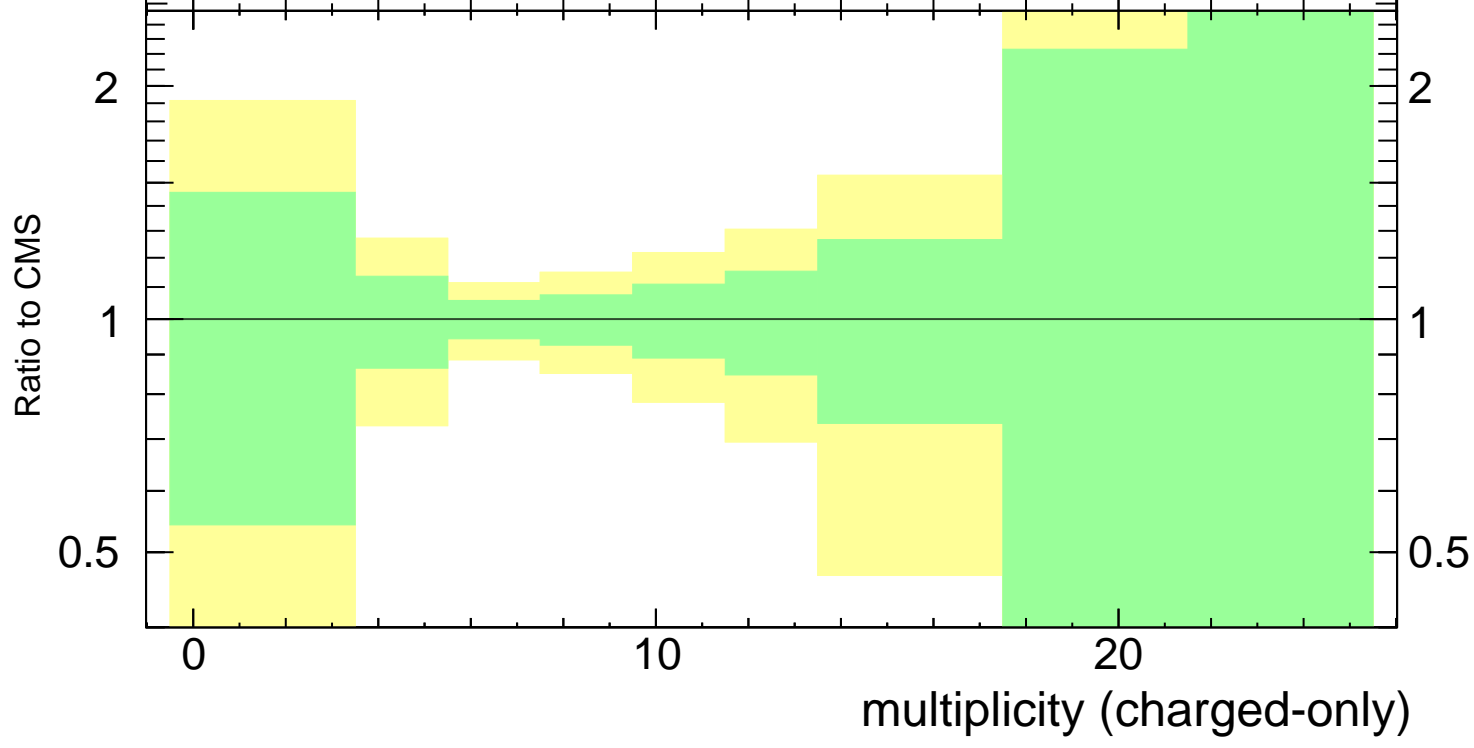

Multiplicity λ_0^0 (charged only) (CMS jet substructure)

- CMS
- ▲ Pythia 8.308 default
- ▼ Pythia 8.308 vincia-default

CMS_2021_I1920187

mcplots.cern.ch [arXiv:1306.3436]

Rivet 3.1.10, ≥ 2.7 M events