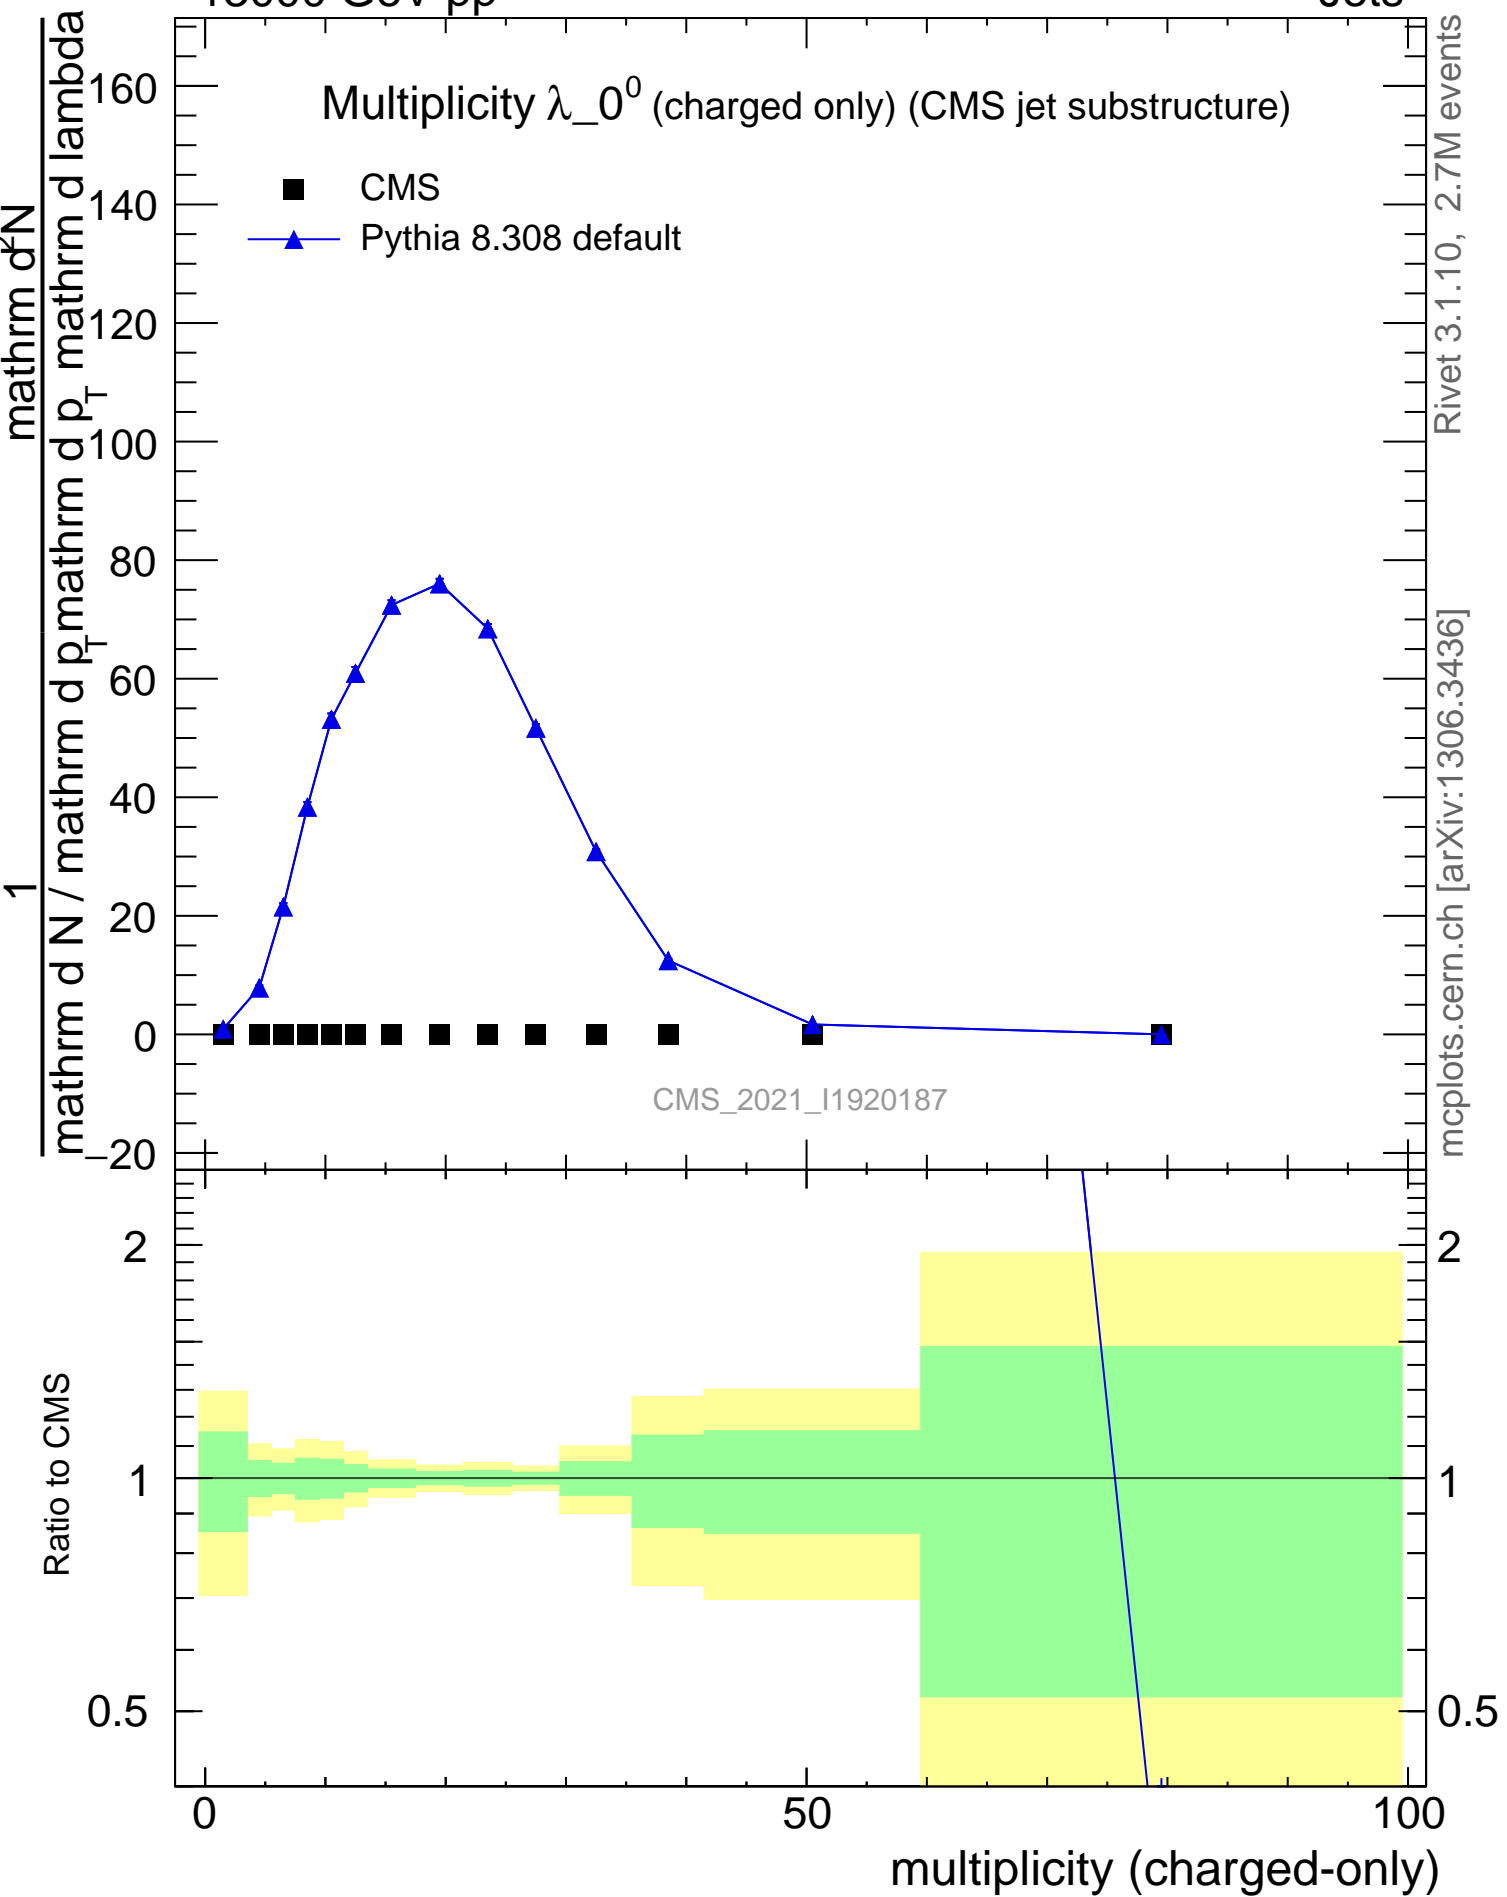

Multiplicity  $\lambda_0^0$  (charged only) (CMS jet substructure)

- CMS
- ▲ Pythia 8.308 default

CMS\_2021\_I1920187