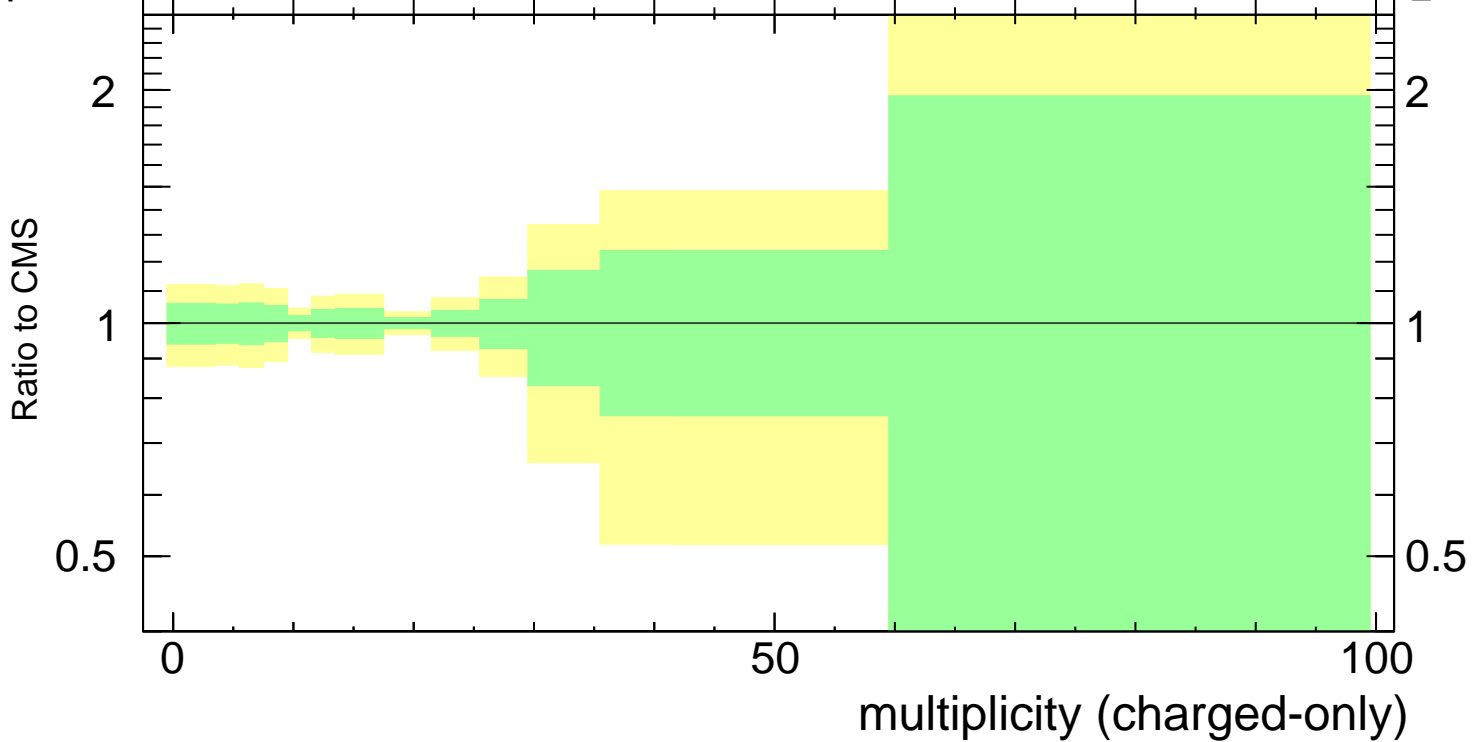

13000 GeV pp

Jets

mcplots.cern.ch [arXiv:1306.3436]

Rivet 3.1.10, $\ge 3.2M$ events