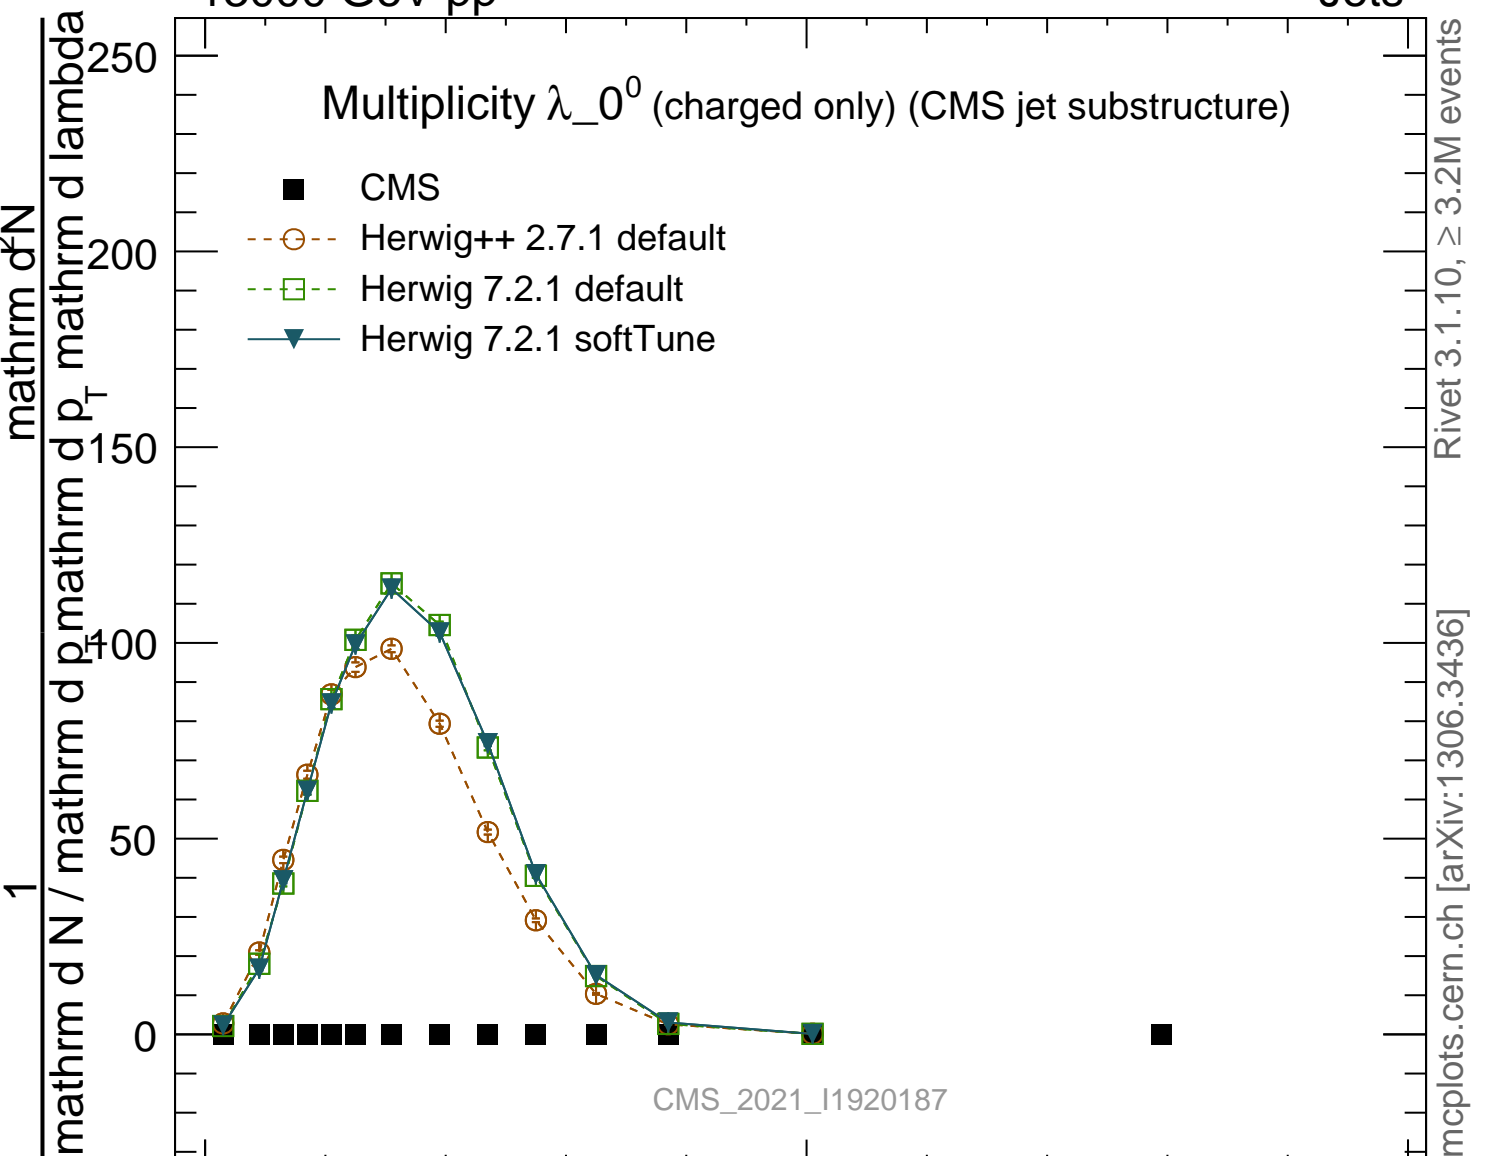

13000 GeV pp

Jets

mcplots.cern.ch [arXiv:1306.3436]

Rivet 3.1.10, $\ge 3.2M$ events