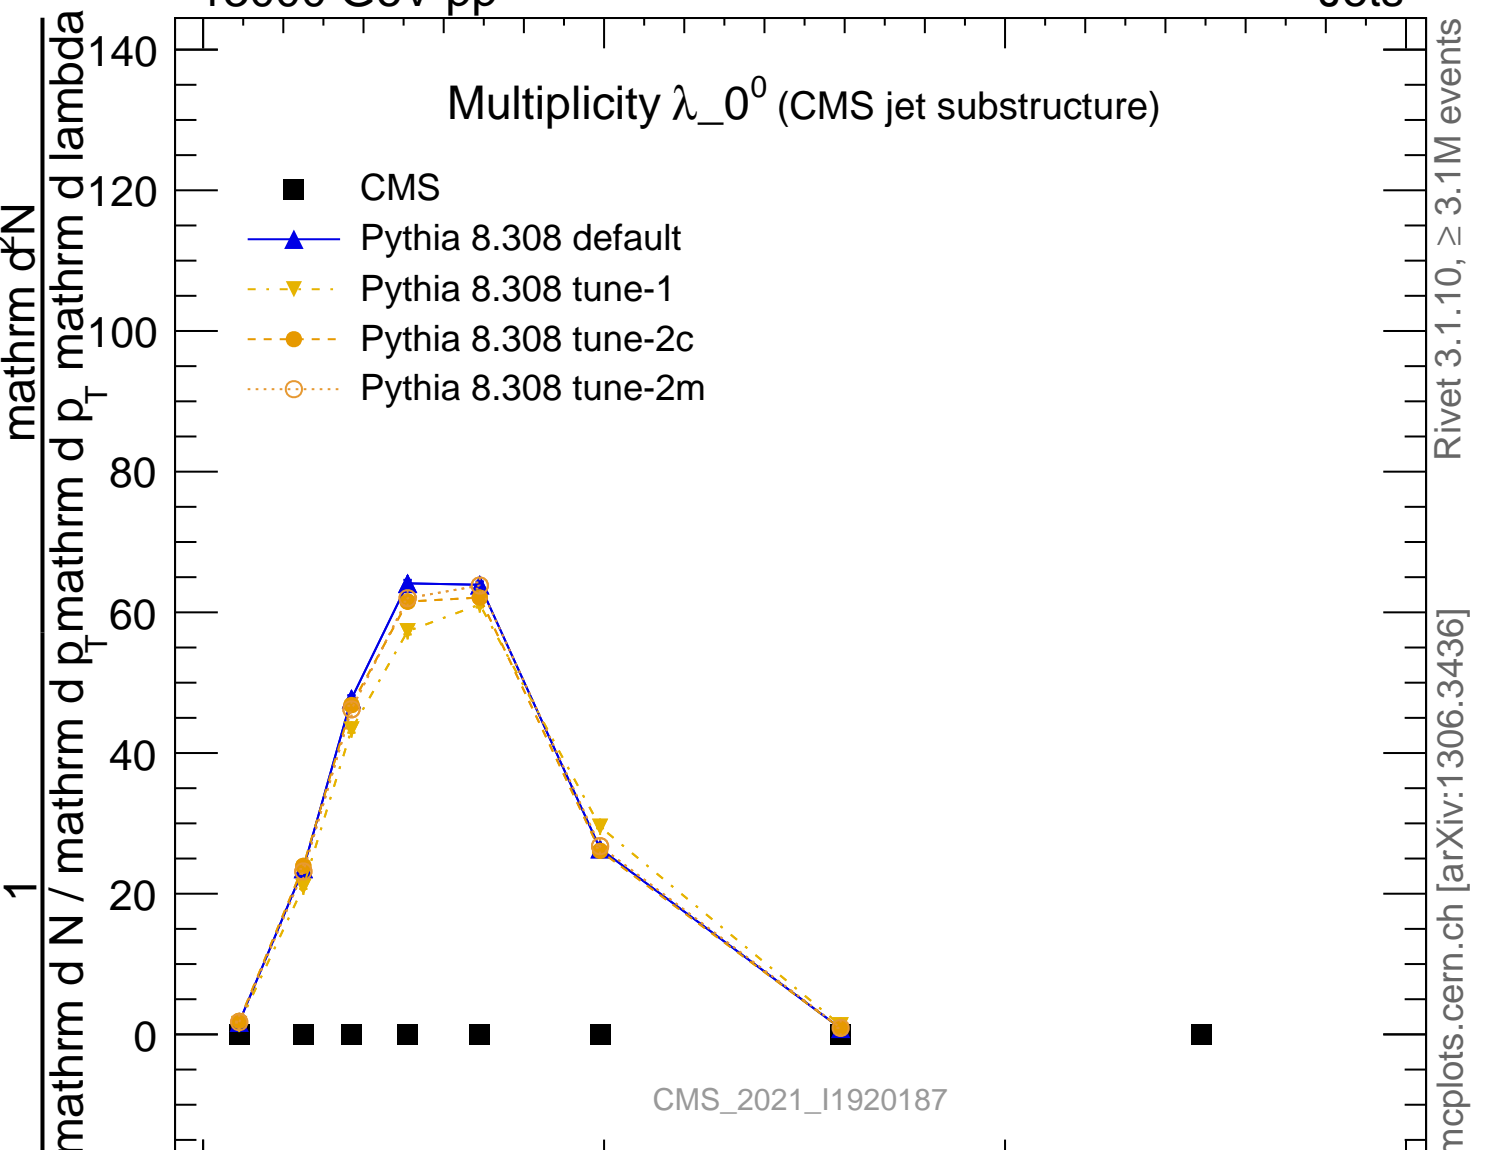

Multiplicity  $\lambda_{0^0}$  (CMS jet substructure)

- CMS
- ▲ Pythia 8.308 default
- ▼ Pythia 8.308 tune-1
- Pythia 8.308 tune-2c
- Pythia 8.308 tune-2m

Rivet 3.1.10,  $\geq 3.1M$  events  
mcplots.cern.ch [arXiv:1306.3436]