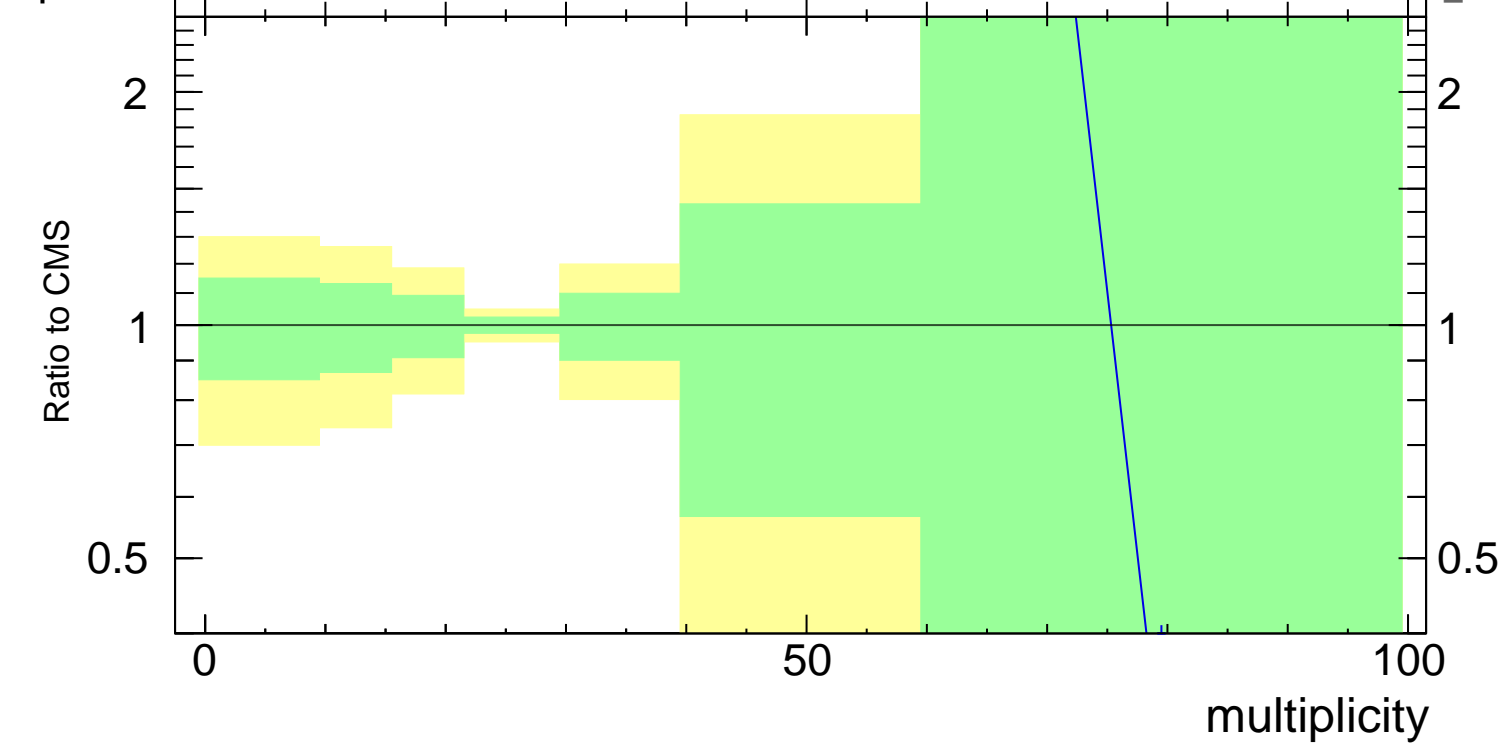

Multiplicity λ_0^0 (CMS jet substructure)

CMS_2021_I1920187

mcplots.cern.ch [arXiv:1306.3436]

Rivet 3.1.10, ≥ 500k events