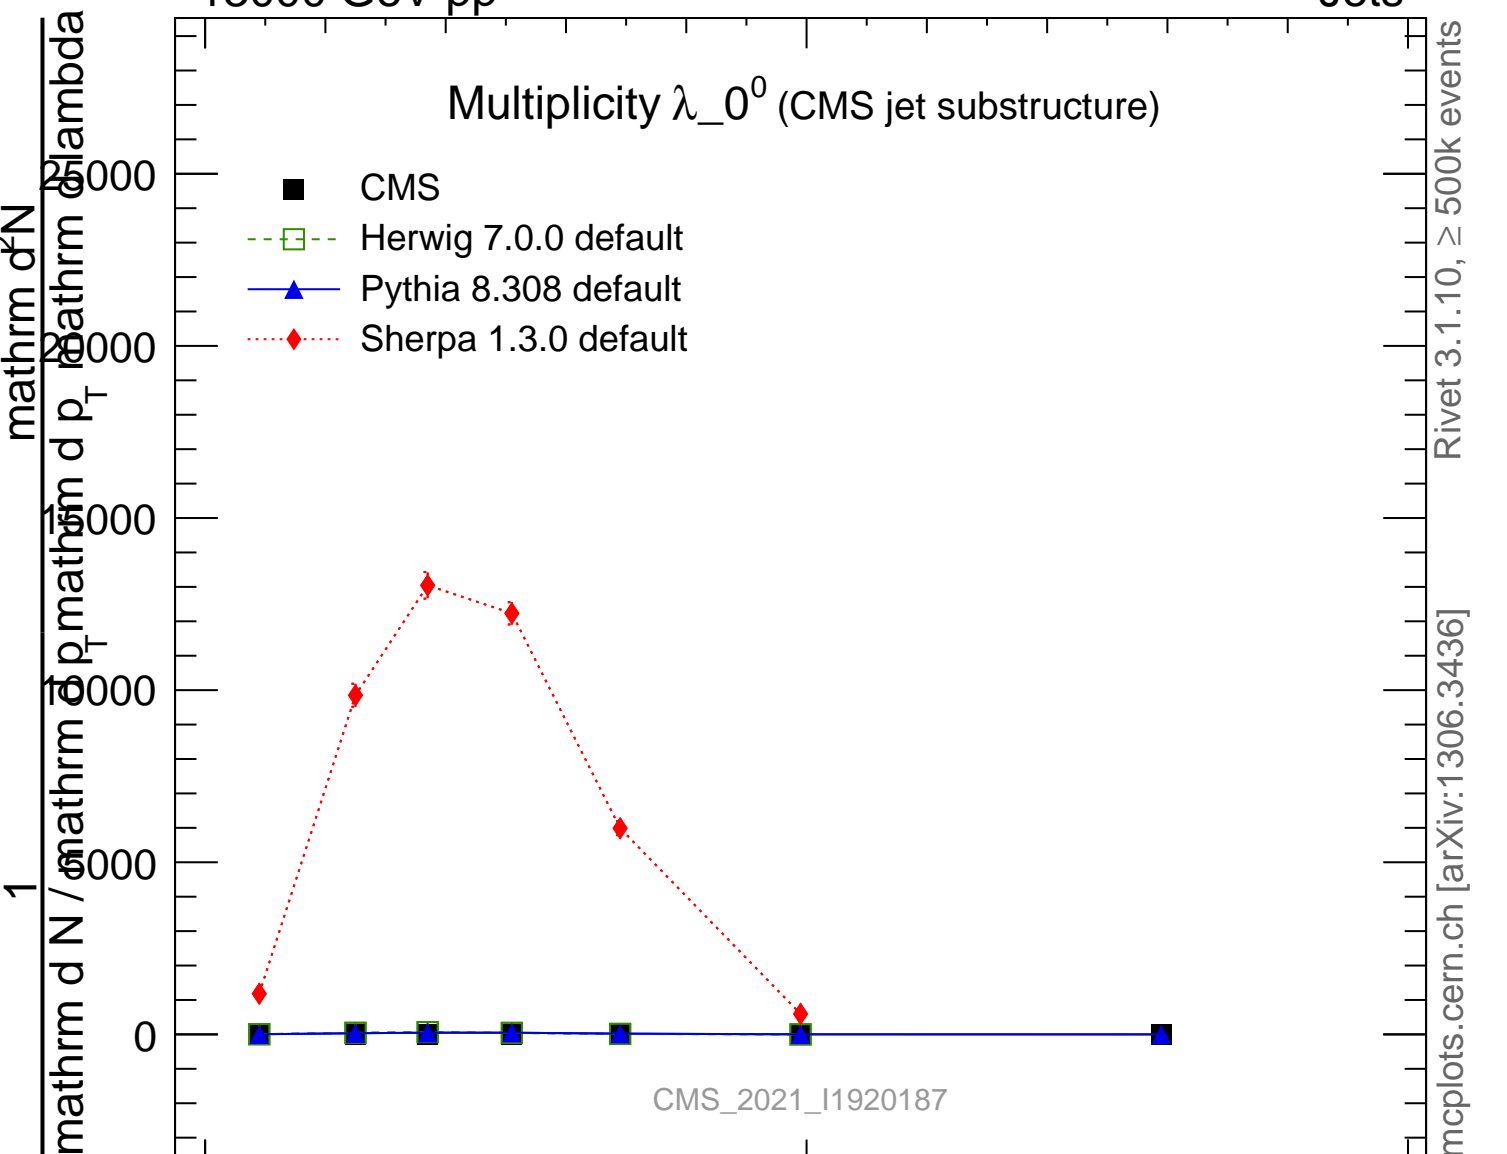

Multiplicity λ_0^0 (CMS jet substructure)

CMS_2021_I1920187

mcplots.cern.ch [arXiv:1306.3436]

Rivet 3.1.10, ≥ 500k events