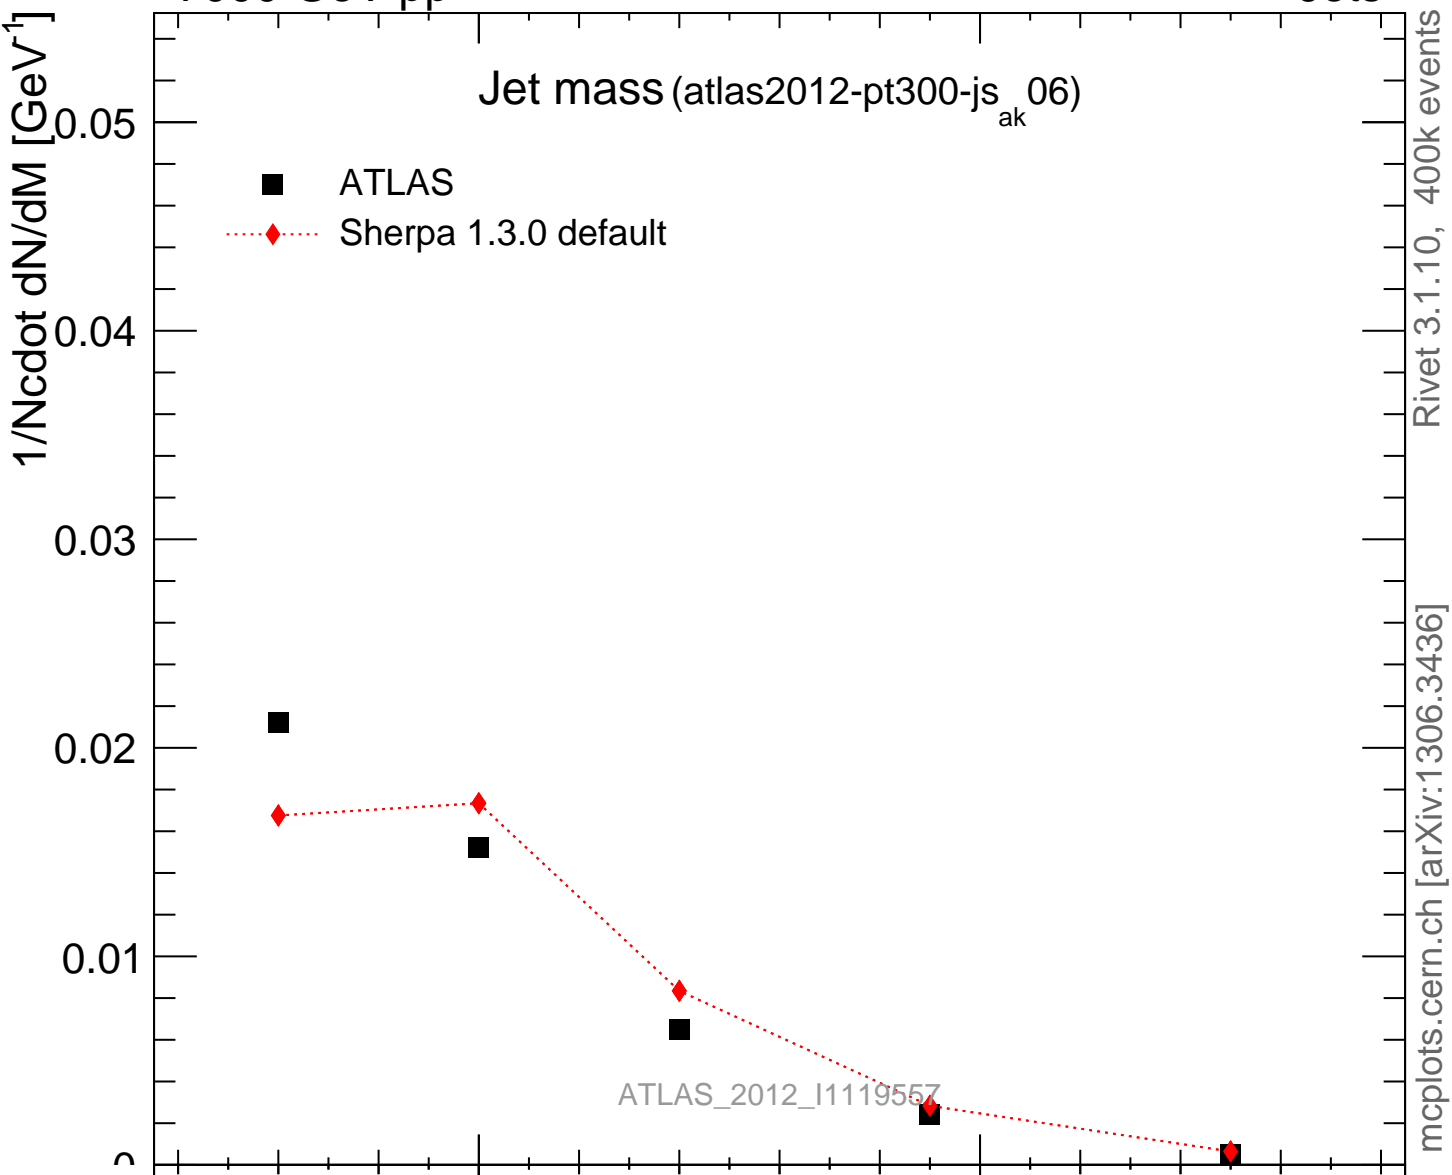

7000 GeV pp

Jets

Jet mass (atlas2012-pt300-js<sub>ak</sub>06)

Rivet 3.1.10, 400k events  
mcplots.cern.ch [arXiv:1306.3436]