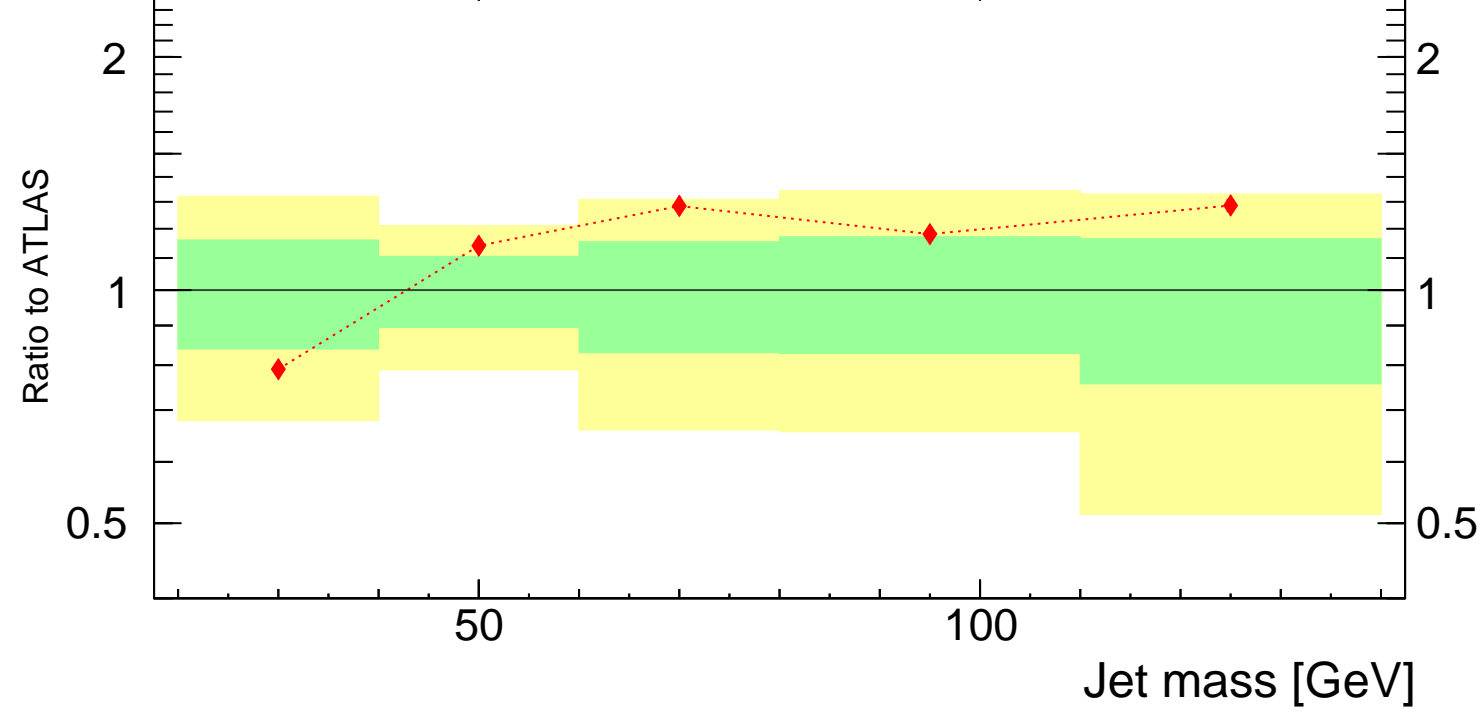

7000 GeV pp

Jets

Jet mass (atlas2012-pt300-js<sub>ak</sub>06)

Rivet 3.1.10, 400k events  
mcplots.cern.ch [arXiv:1306.3436]